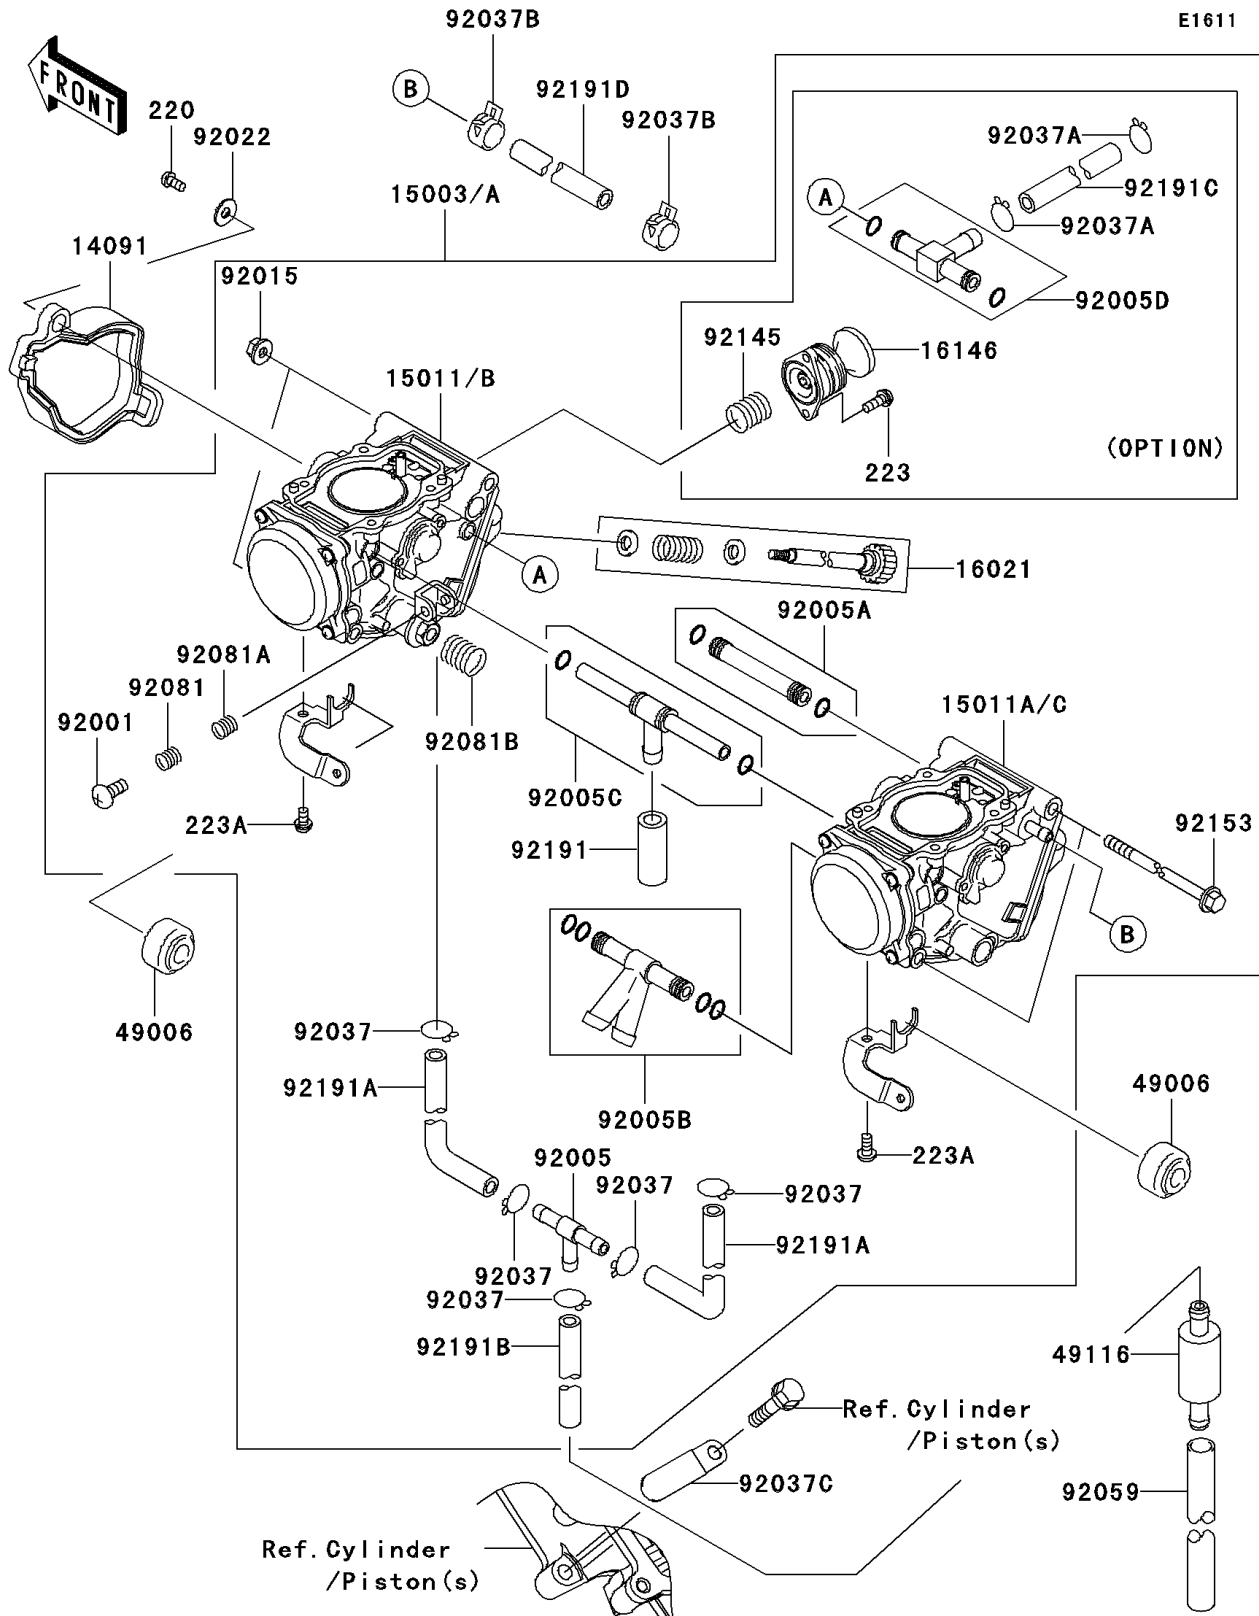

2006 Prairie® 700 4x4 Team Green™ Special Edition PARTS DIAGRAM

Carburetor(US)

2006 Prairie® 700 4x4 Team Green™ Special Edition PARTS LIST

Carburetor(US)

ITEM NAME	PART NUMBER	QUANTITY
CLAMP,TUBE (Ref # 92037A)	92037-1201	2
COVER,THROTTLE CABLE (Ref # 14091)	14091-1196	1
CARBURETOR-ASSY,PRIMARY PUMP (Ref # 15003)	15003-0007	1
CARBURETOR-ASSY (Ref # 15003A)	15003-0092	1
CARBURETOR,FR (Ref # 15011)	15011-0019	1
CARBURETOR,RR (Ref # 15011A)	15011-0020	1
CARBURETOR,FR (Ref # 15011B)	15011-0098	1
CARBURETOR,RR (Ref # 15011C)	15011-0099	1
SCREW-THROTTLE STOP (Ref # 16021)	16021-1238	1
COVER-ASSY,PRIMING (Ref # 16146)	16146-1225	1
BOOT,STARTER CABLE (Ref # 49006)	49006-1353	1
VALVE-ASSY (Ref # 49116)	49116-1126	1
BOLT,THROTTLE ADJUST (Ref # 92001)	92001-1998	1
FITTING,FUEL,T-TYPE (Ref # 92005)	92005-1112	1
FITTING (Ref # 92005A)	92005-1375	1
FITTING (Ref # 92005B)	92005-1376	1
FITTING (Ref # 92005C)	92005-1385	1
FITTING (Ref # 92005D)	92005-1393	1
NUT,FLANGED,5MM (Ref # 92015)	92015-1259	1
WASHER,5.2X13X1 (Ref # 92022)	92022-1380	1
SCREW-PAN-CROS,4X8 (Ref # 220)	220B0408	1
SCREW-PAN-WS-CROS,4X12 (Ref # 223)	223C0412	1
SCREW-PAN-WS-CROS,4X8 (Ref # 223A)	223D0408	1
CLAMP,TUBE (Ref # 92037B)	92037-1505	1
CLAMP,L=45 (Ref # 92037C)	92037-1539	1
TUBE,7X10X100 (Ref # 92059)	92059-1736	1
SPRING (Ref # 92081)	92081-1620	1
SPRING,THROTTLE ADJUST LWR (Ref # 92081A)	92081-1621	1
SPRING,THROTTLE ADJUST CNT (Ref # 92081B)	92081-1622	1

2006 Prairie® 700 4x4 Team Green™ Special Edition PARTS LIST

Carburetor(US)

ITEM NAME	PART NUMBER	QUANTITY
SPRING,PRIMING (Ref # 92145)	92145-1451	1
BOLT,5X143 (Ref # 92153)	92153-1068	1
TUBE,7X11X25 (Ref # 92191)	92191-1672	1
TUBE,4.5X8X65 (Ref # 92191A)	92191-1673	1
TUBE,4.5X8X420 (Ref # 92191B)	92191-1674	1
TUBE,4.5X8.5X35 (Ref # 92191C)	92191-1676	1
TUBE,5.3X10.3X200 (Ref # 92191D)	92191-1694	1