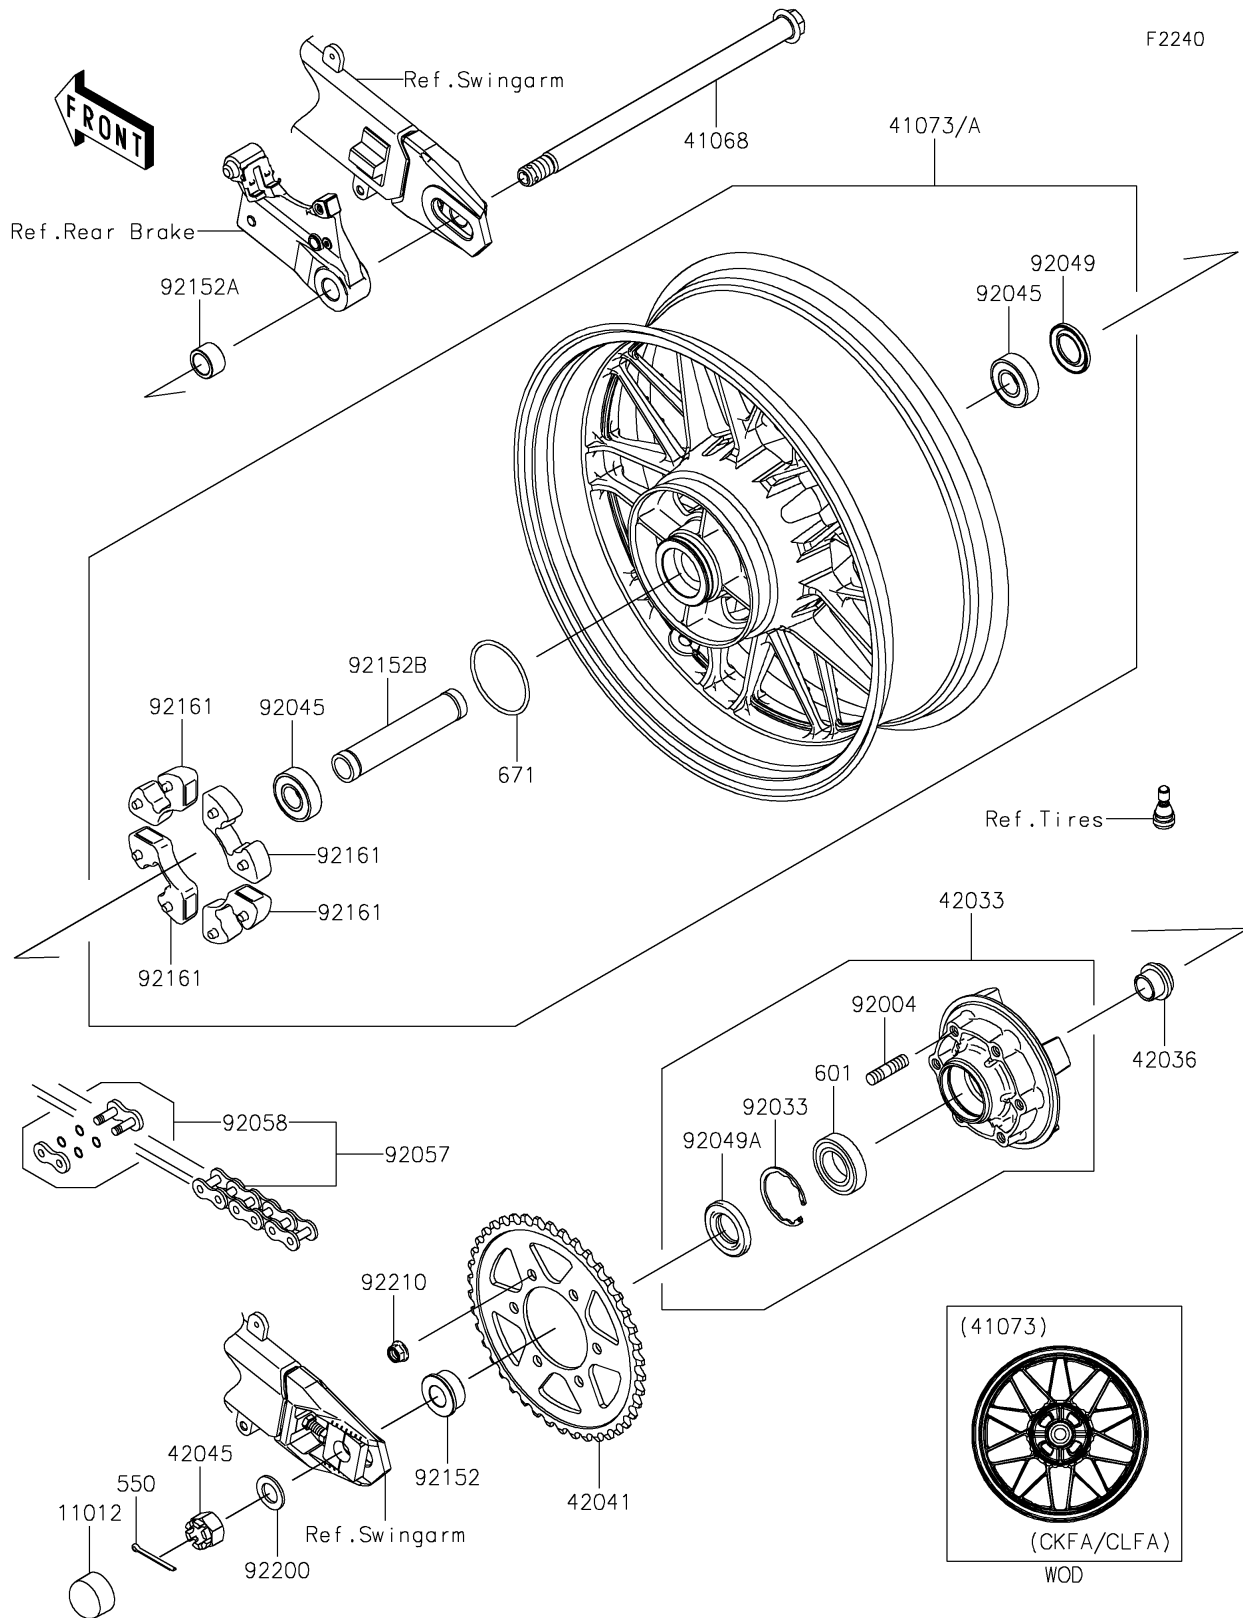

2019 PARTS DIAGRAM

Rear Wheel/Chain

2019 PARTS LIST

Rear Wheel/Chain

ITEM NAME	PART NUMBER	QUANTITY
CAP,AXLE NUT (Ref # 11012)	11012-1590	1
AXLE,RR,18X327.2 (Ref # 41068)	41068-0619	1
WHEEL-ASSY,RR,G.BLACK (Ref # 41073)	41073-0787-18F	1
COUPLING-ASSY,RR HUB (Ref # 42033)	42033-0028	1
SLEEVE,RR HUB,L=23 (Ref # 42036)	42036-1251	1
SPROCKET-HUB,42T (Ref # 42041)	42041-0163	1
NUT,CASTLE,18MM (Ref # 42045)	42045-018	1
PIN-COTTER,4.0X40 (Ref # 550)	550AA4040	1
BEARING-BALL (Ref # 601)	601B6205UU	1
O RING,60MM (Ref # 671)	671B2560	1
STUD,10X19 (Ref # 92004)	92004-0028	1
RING-SNAP,52MM (Ref # 92033)	92033-1043	1
BEARING-BALL,20X47X14 (Ref # 92045)	92045-0821	1
SEAL-OIL,BJN28475 (Ref # 92049)	92049-1056	1
SEAL-OIL (Ref # 92049A)	92049-1287	1
CHAIN,DRIVE,EK525RMX3/3D,114L (Ref # 92057)	92057-0672	1
JOINT-CHAIN (Ref # 92058)	92058-0041	1
COLLAR,RR AXLE,LH,L=18 (Ref # 92152)	92152-0118	1
COLLAR,RR AXLE,RH,L=16.4 (Ref # 92152A)	92152-0559	1
COLLAR,20.2X27.2X141.9 (Ref # 92152B)	92152-2551	1
DAMPER,SHOCK,RR HUB (Ref # 92161)	92161-0342	1
WASHER,19X32X2.6 (Ref # 92200)	92200-1489	1
NUT,LOCK,FLANGED,10MM (Ref # 92210)	92210-0276	1