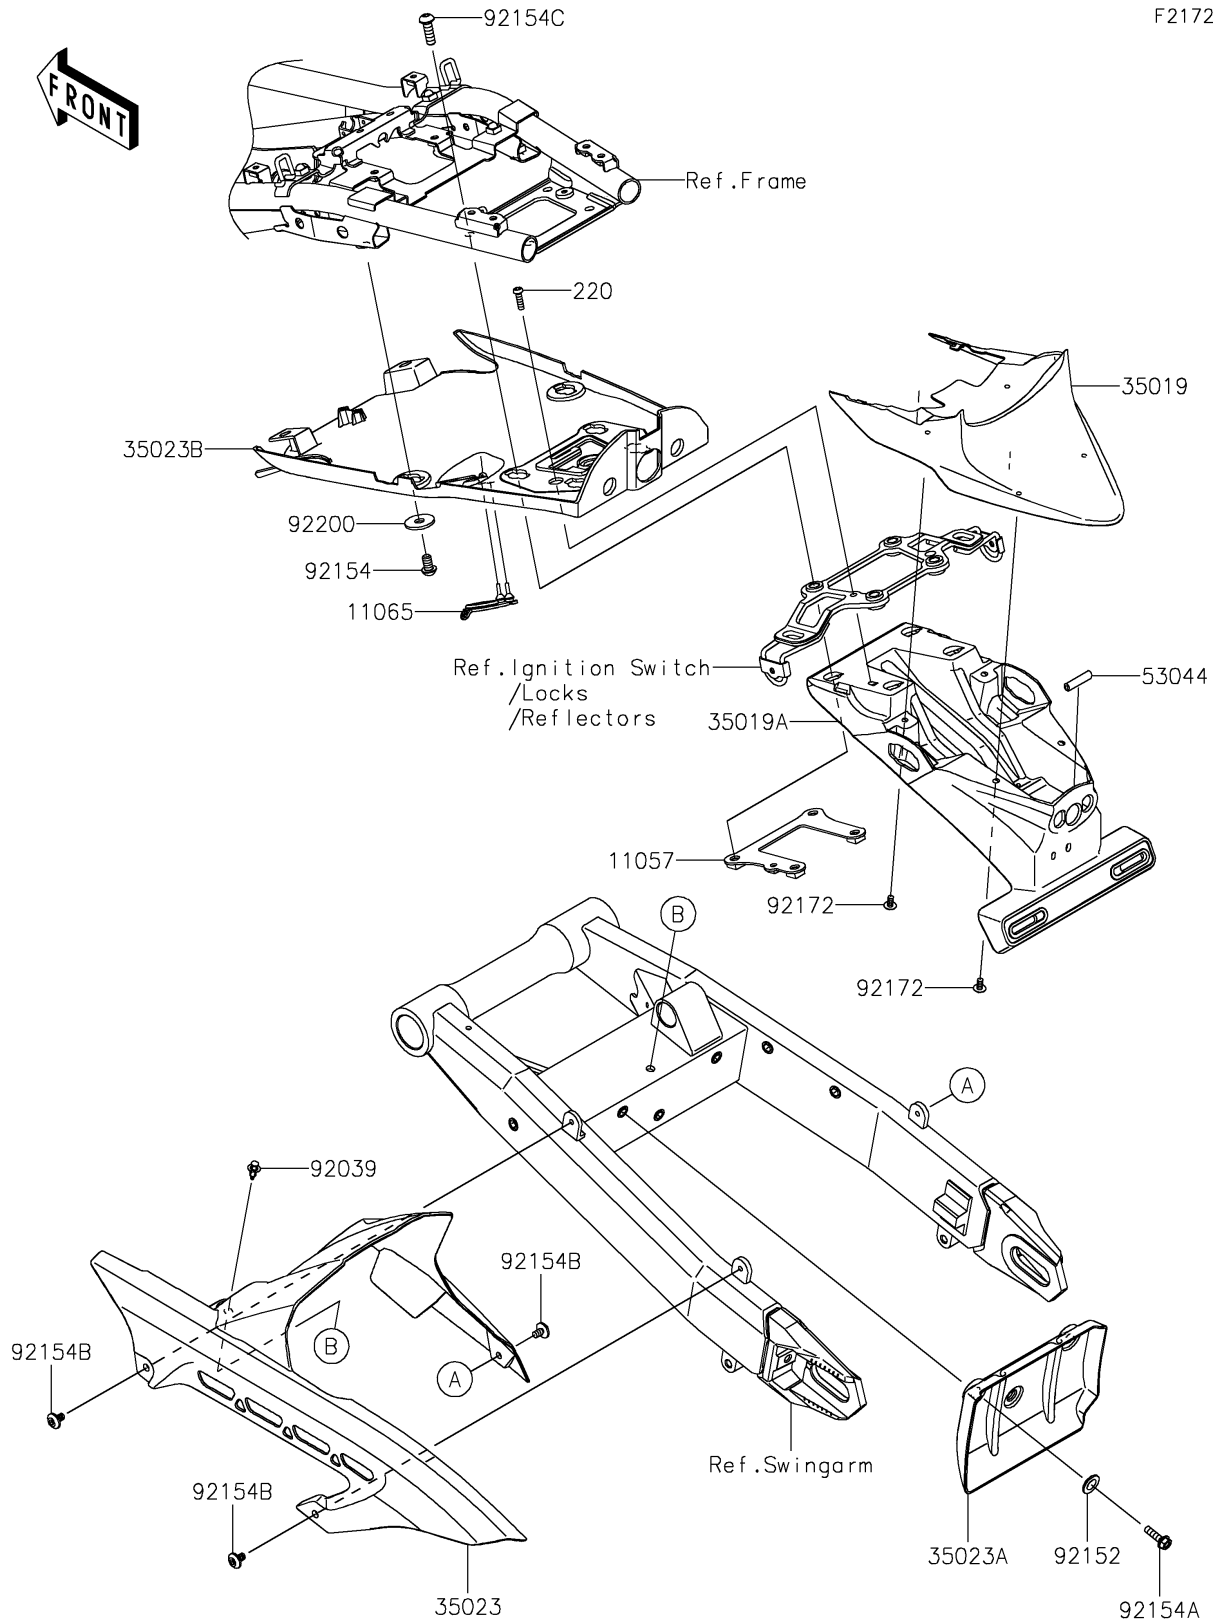

2019 PARTS DIAGRAM

Rear Fender(s)

F2172

2019 PARTS LIST

Rear Fender(s)

ITEM NAME	PART NUMBER	QUANTITY
BRACKET (Ref # 11057)	11057-0877	1
CAP (Ref # 11065)	11065-0998	1
SCREW-PAN-CROS,5X18 (Ref # 220)	220AB0518	1
FLAP (Ref # 35019)	35019-0637	1
FLAP,NUMBER PLATE (Ref # 35019A)	35019-0662	1
FENDER-REAR,INNER (Ref # 35023)	35023-0421	1
FENDER-REAR,INNER,LWR (Ref # 35023A)	35023-0432	1
FENDER-REAR (Ref # 35023B)	35023-0447	1
TRIM (Ref # 53044)	53044-0624	1
RIVET (Ref # 92039)	92039-0086	1
COLLAR,6.8X20X4.6 (Ref # 92152)	92152-2432	1
BOLT,SOCKET,8X14 (Ref # 92154)	92154-2651	1
BOLT,FLANGED,6X22 (Ref # 92154A)	92154-2673	1
BOLT (Ref # 92154B)	92154-2840	1
BOLT,SOCKET,8X25 (Ref # 92154C)	92154-2954	1
SCREW,TAPPING,5X10 (Ref # 92172)	92172-0335	1
WASHER,9X28X2.3 (Ref # 92200)	92200-1951	1