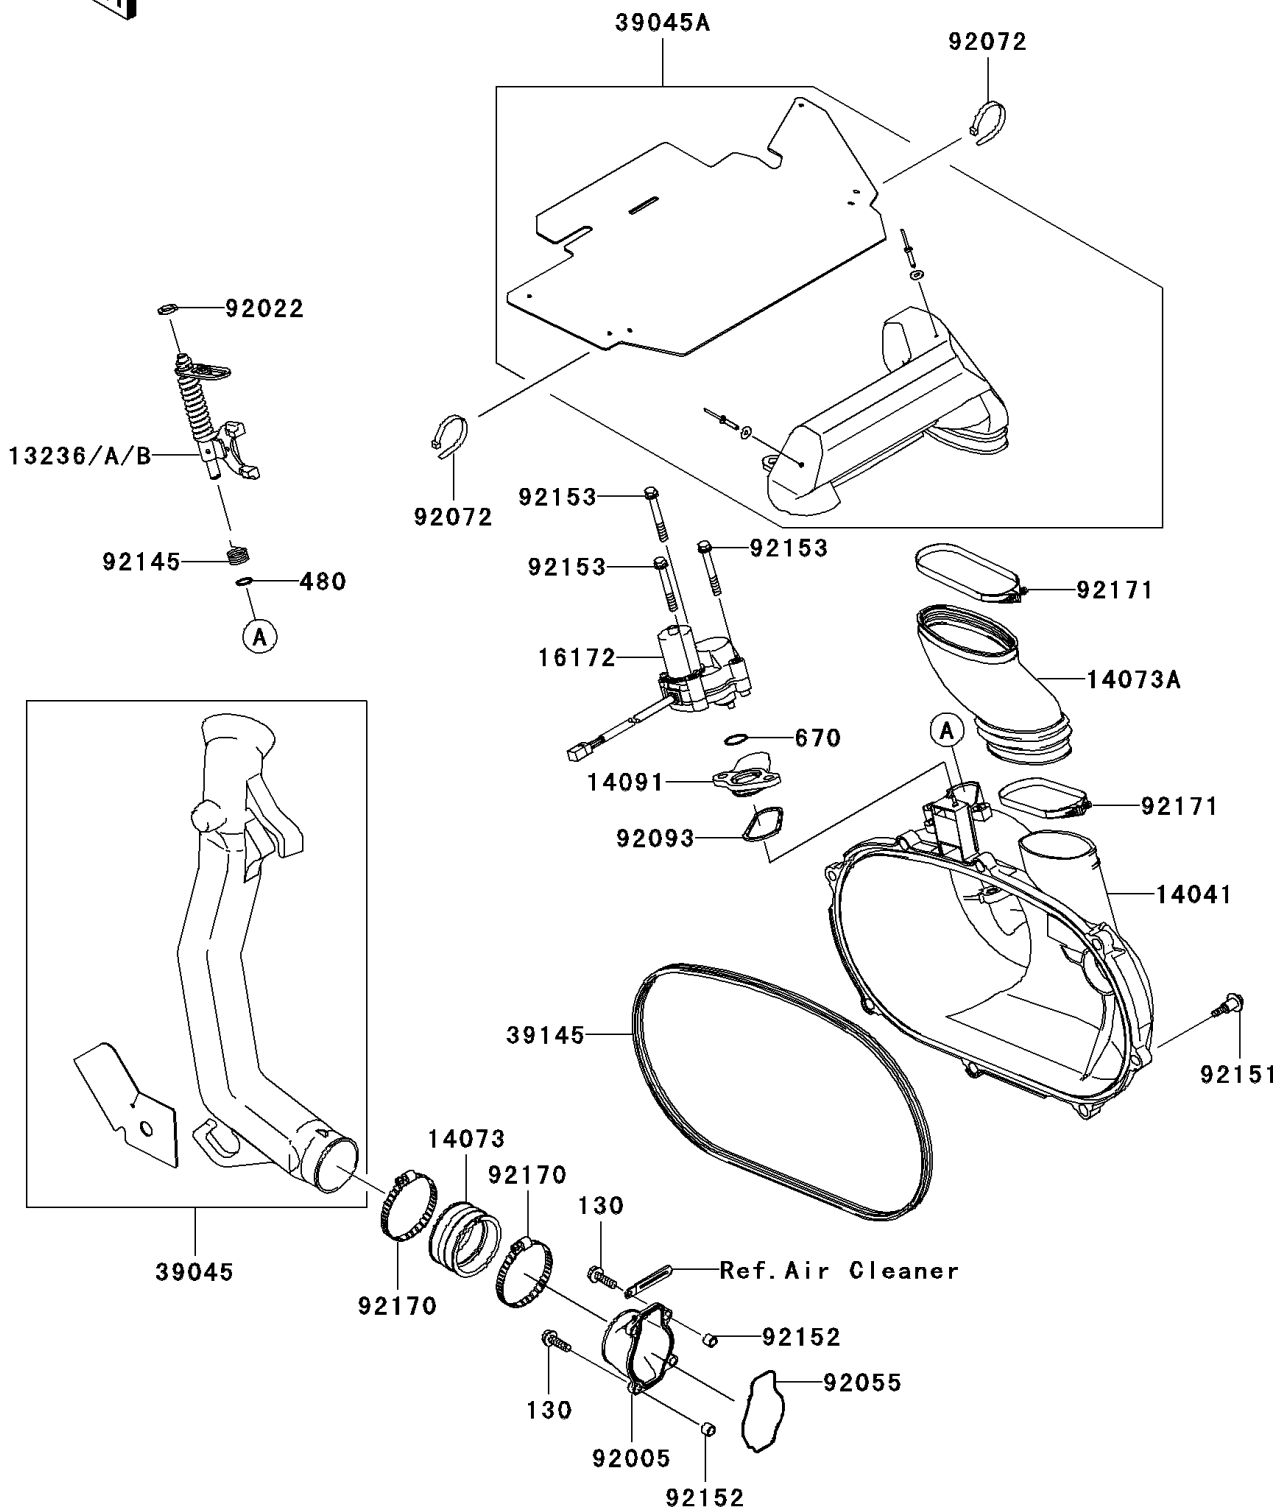

2006 Prairie® 700 4x4 Team Green™ Special Edition PARTS DIAGRAM

Converter Cover

E1393

2006 Prairie® 700 4x4 Team Green™ Special Edition PARTS LIST

Converter Cover

ITEM NAME	PART NUMBER	QUANTITY
BOLT-FLANGED,6X20 (Ref # 130)	130Z0620	1
CIRCLIP-TYPE-C,10MM (Ref # 480)	480J1000	1
O RING (Ref # 670)	670D3022	1
LEVER-COMP,YELLOW (Ref # 13236)	13236-0046	1
LEVER-COMP,GREEN (Ref # 13236A)	13236-0047	1
LEVER-COMP,PAINT LESS (Ref # 13236B)	13236-0048	1
COVER-COMP (Ref # 14041)	14041-1158	1
DUCT,JOINT (Ref # 14073)	14073-1775	1
DUCT,EXHAUST (Ref # 14073A)	14073-1792	1
COVER (Ref # 14091)	14091-1421	1
ACTUATOR (Ref # 16172)	16172-0002	1
DUCT-ASSY,SNORKEL,IN (Ref # 39045)	39045-0002	1
DUCT-ASSY,SNORKEL,EX (Ref # 39045A)	39045-1063	1
TRIM-SEAL (Ref # 39145)	39145-1135	1
FITTING (Ref # 92005)	92005-1387	1
WASHER,10.2X16X1 (Ref # 92022)	92022-1829	1
RING-O (Ref # 92055)	92055-1630	1
BAND,L=188 (Ref # 92072)	92072-1239	1
SEAL (Ref # 92093)	92093-1548	1
SPRING (Ref # 92145)	92145-1567	1
BOLT,FLANGED,M6X13.5X16.5 (Ref # 92151)	92151-1686	1
COLLAR (Ref # 92152)	92152-1332	1
BOLT,6X47 (Ref # 92153)	92153-0678	1
CLAMP (Ref # 92170)	92170-1764	1
CLAMP (Ref # 92171)	92171-1336	1