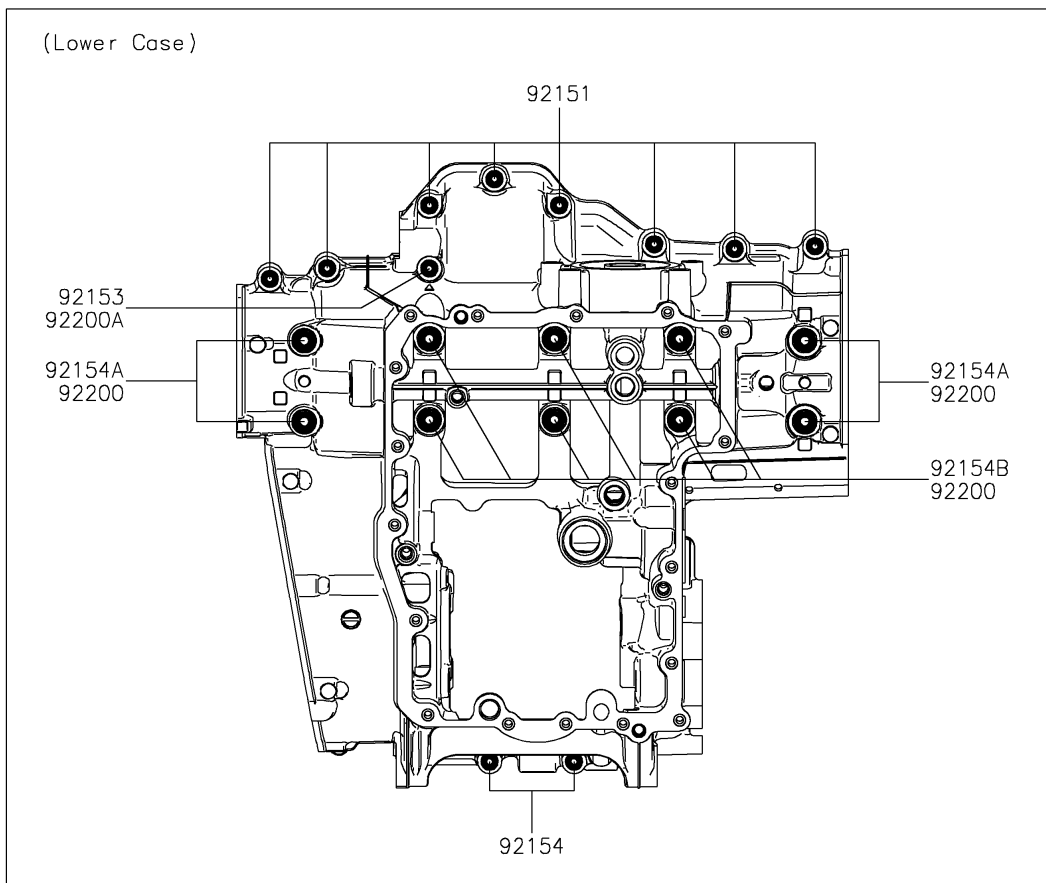

2019 PARTS DIAGRAM

Crankcase Bolt Pattern

E1412

2019 PARTS LIST

Crankcase Bolt Pattern

ITEM NAME	PART NUMBER	QUANTITY
BOLT,FLANGED,7X85 (Ref # 92150)	92150-1251	1
BOLT,8X70 (Ref # 92150A)	92150-1483	1
BOLT,6X40 (Ref # 92150B)	92150-1794	1
BOLT,FLANGED,7X45 (Ref # 92151)	92151-1539	1
BOLT,FLANGED,7X60 (Ref # 92153)	92153-1045	1
BOLT,FLANGED,6X68 (Ref # 92153A)	92153-1637	1
BOLT,FLANGED,7X50 (Ref # 92154)	92154-0372	1
BOLT,FLANGED,9X100 (Ref # 92154A)	92154-2639	1
BOLT,FLANGED,9X90 (Ref # 92154B)	92154-2640	1
WASHER,9.2X19X2.3 (Ref # 92200)	92200-0115	1
WASHER (Ref # 92200A)	92200-0556	1