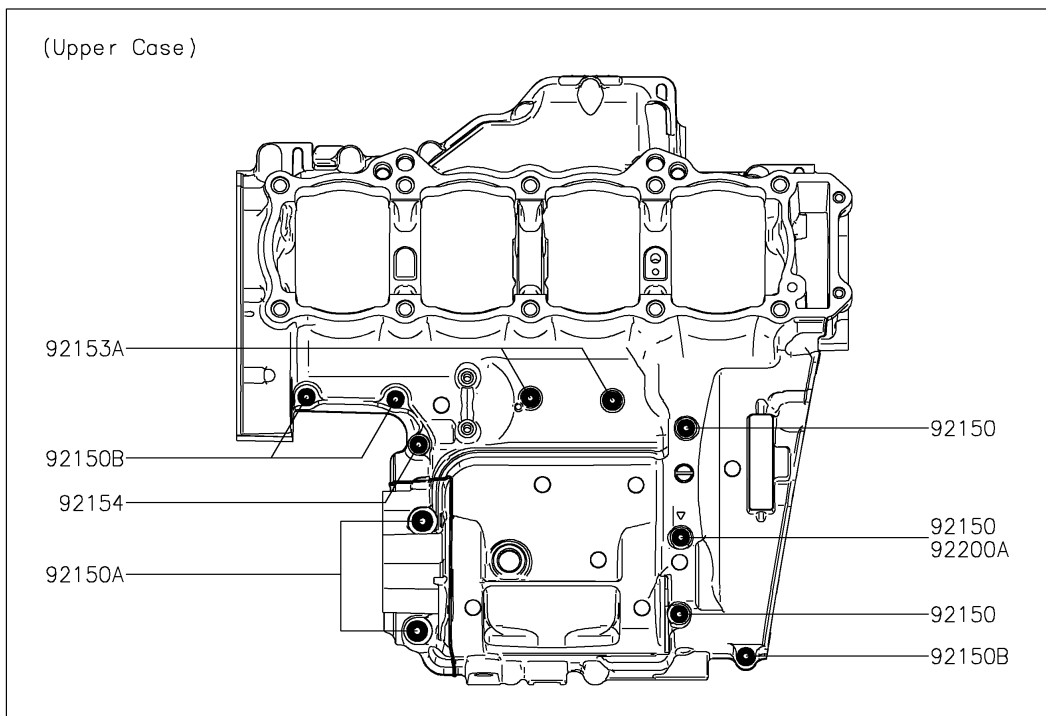

2019 PARTS DIAGRAM

Crankcase Bolt Pattern

E1412

2019 PARTS LIST

Crankcase Bolt Pattern

ITEM NAME	PART NUMBER	QUANTITY
BOLT,FLANGED,7X85 (Ref # 92150)	92150-1251	1
BOLT,8X70 (Ref # 92150A)	92150-1483	1
BOLT,6X40 (Ref # 92150B)	92150-1794	1
BOLT,FLANGED,7X45 (Ref # 92151)	92151-1539	1
BOLT,FLANGED,7X60 (Ref # 92153)	92153-1045	1
BOLT,FLANGED,6X68 (Ref # 92153A)	92153-1637	1
BOLT,FLANGED,7X50 (Ref # 92154)	92154-0372	1
BOLT,FLANGED,9X100 (Ref # 92154A)	92154-2639	1
BOLT,FLANGED,9X90 (Ref # 92154B)	92154-2640	1
WASHER,9.2X19X2.3 (Ref # 92200)	92200-0115	1
WASHER (Ref # 92200A)	92200-0556	1