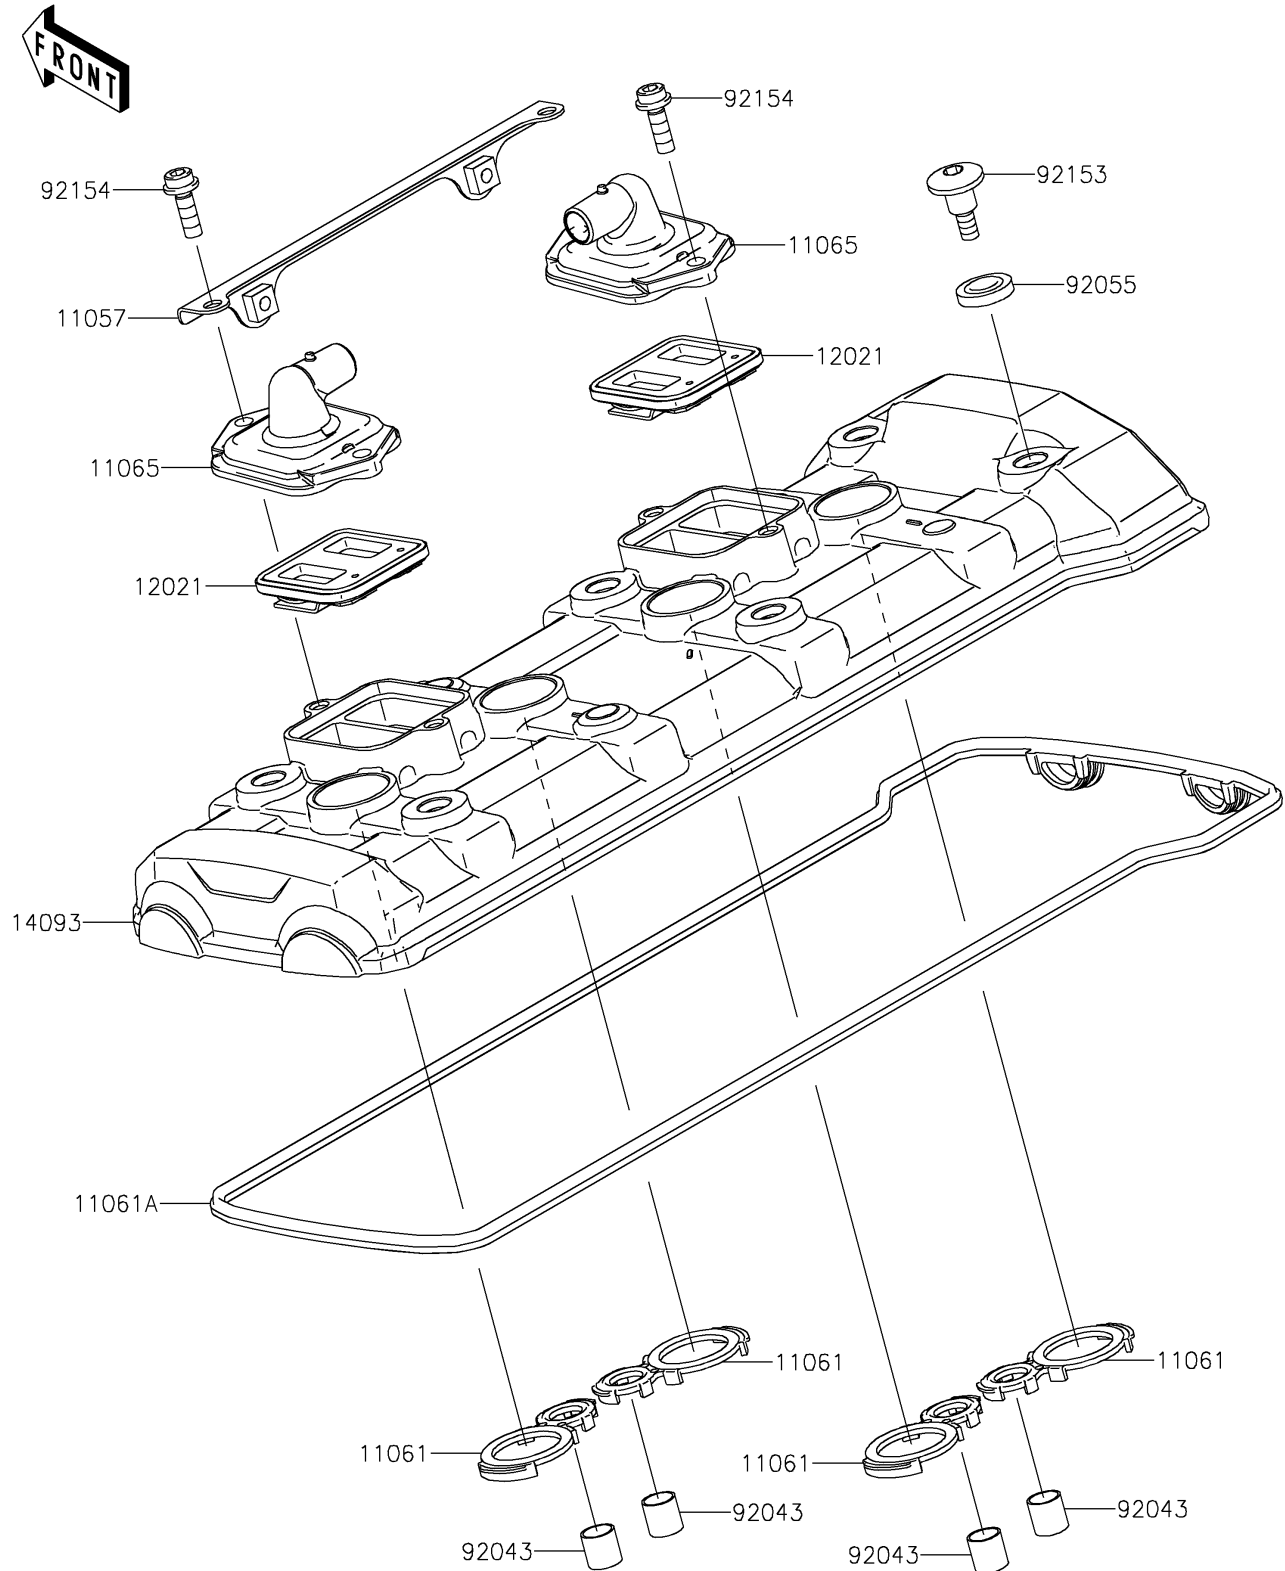

2019 PARTS DIAGRAM

Cylinder Head Cover

E1112

2019 PARTS LIST

Cylinder Head Cover

ITEM NAME	PART NUMBER	QUANTITY
BRACKET,HEAT COVER (Ref # 11057)	11057-0299	1
GASKET,SPARK PLUG (Ref # 11061)	11061-1213	1
GASKET,HEAD (Ref # 11061A)	11061-1214	1
CAP,HEAD COVER (Ref # 11065)	11065-0993	1
VALVE-ASSY-REED (Ref # 12021)	12021-0016	1
COVER,HEAD (Ref # 14093)	14093-0626	1
PIN,10.1X12X14 (Ref # 92043)	92043-4009	1
RING-O (Ref # 92055)	92055-0785	1
BOLT,SOCKET,6X22.5 (Ref # 92153)	92153-1779	1
BOLT,SOCKET,6X18 (Ref # 92154)	92154-0351	1