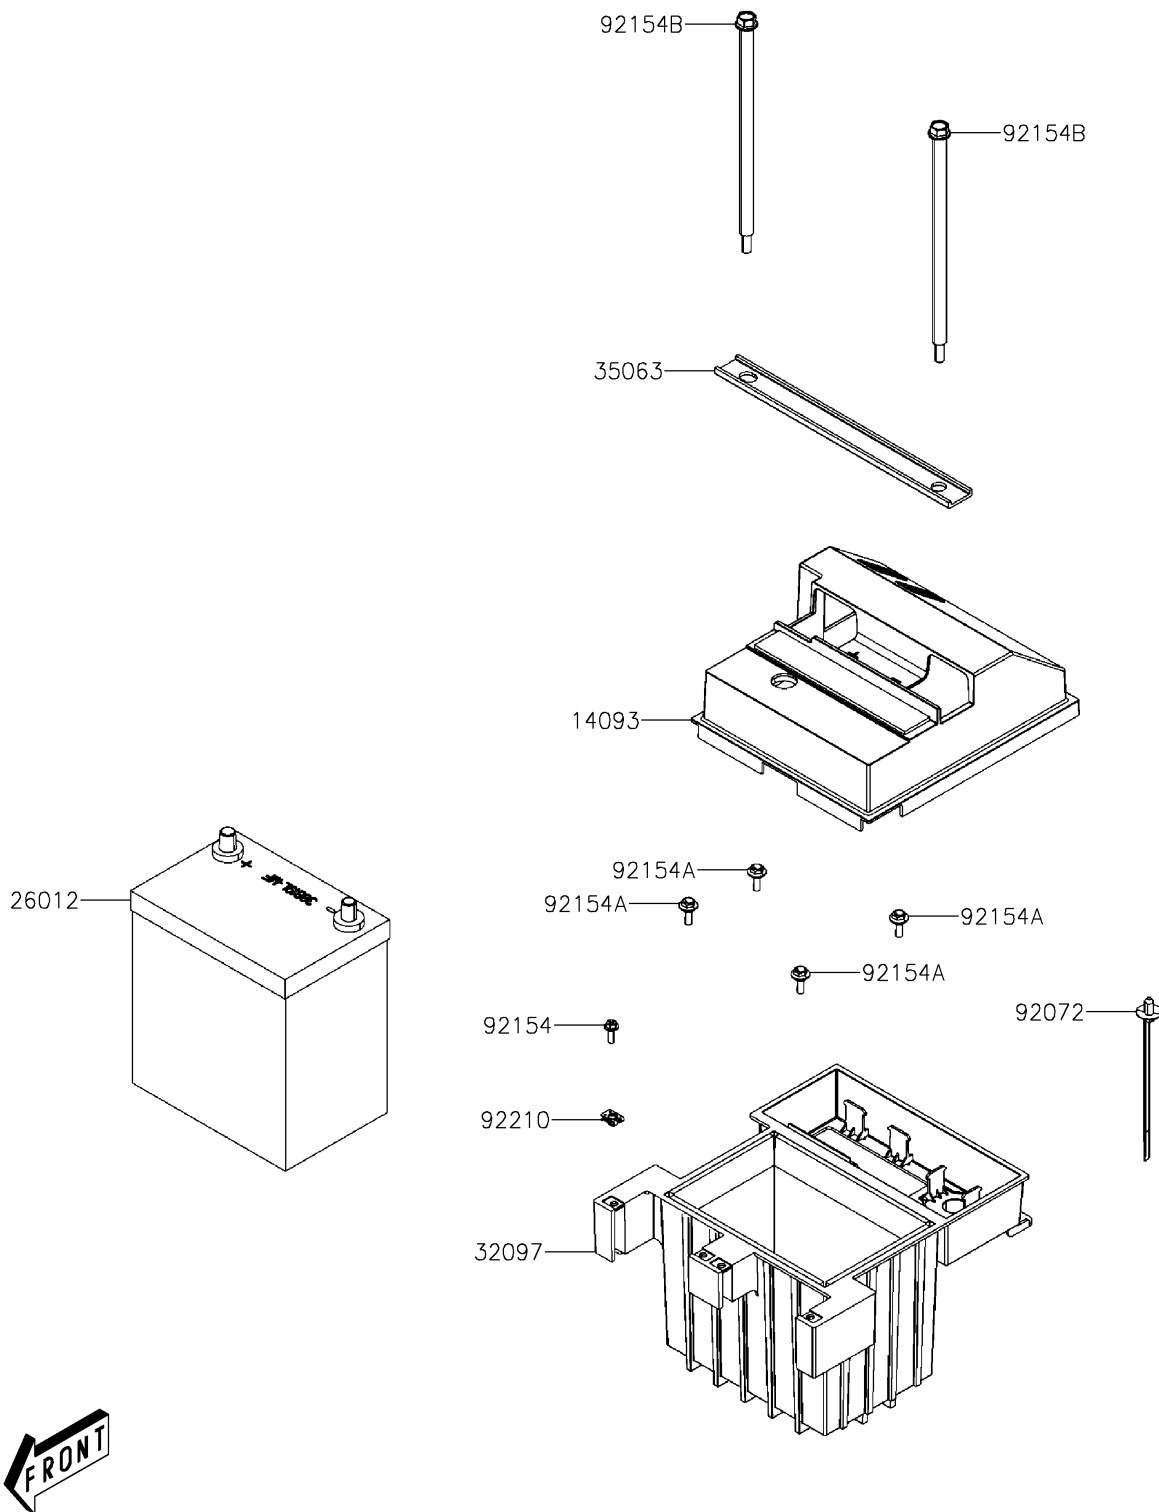

2019 MULE PRO-MX™ CAMO (EPS) PARTS DIAGRAM

Battery

F2761

2019 MULE PRO-MX™ CAMO (EPS) PARTS LIST

Battery

ITEM NAME	PART NUMBER	QUANTITY
COVER,BATTERY (Ref # 14093)	14093-Y009	1
BATTERY,38B19L-MF (Ref # 26012)	26012-Y006	1
CASE-BATTERY (Ref # 32097)	32097-Y002	1
STAY,BATTERY BAR (Ref # 35063)	35063-Y041	1
BAND (Ref # 92072)	92072-Y020	1
BOLT,5X16 (Ref # 92154)	92154-Y085	1
BOLT,6X18 (Ref # 92154A)	92154-Y177	1
BOLT,FLANGE,8X235 (Ref # 92154B)	92154-Y201	1
NUT,5MM (Ref # 92210)	92210-Y016	1