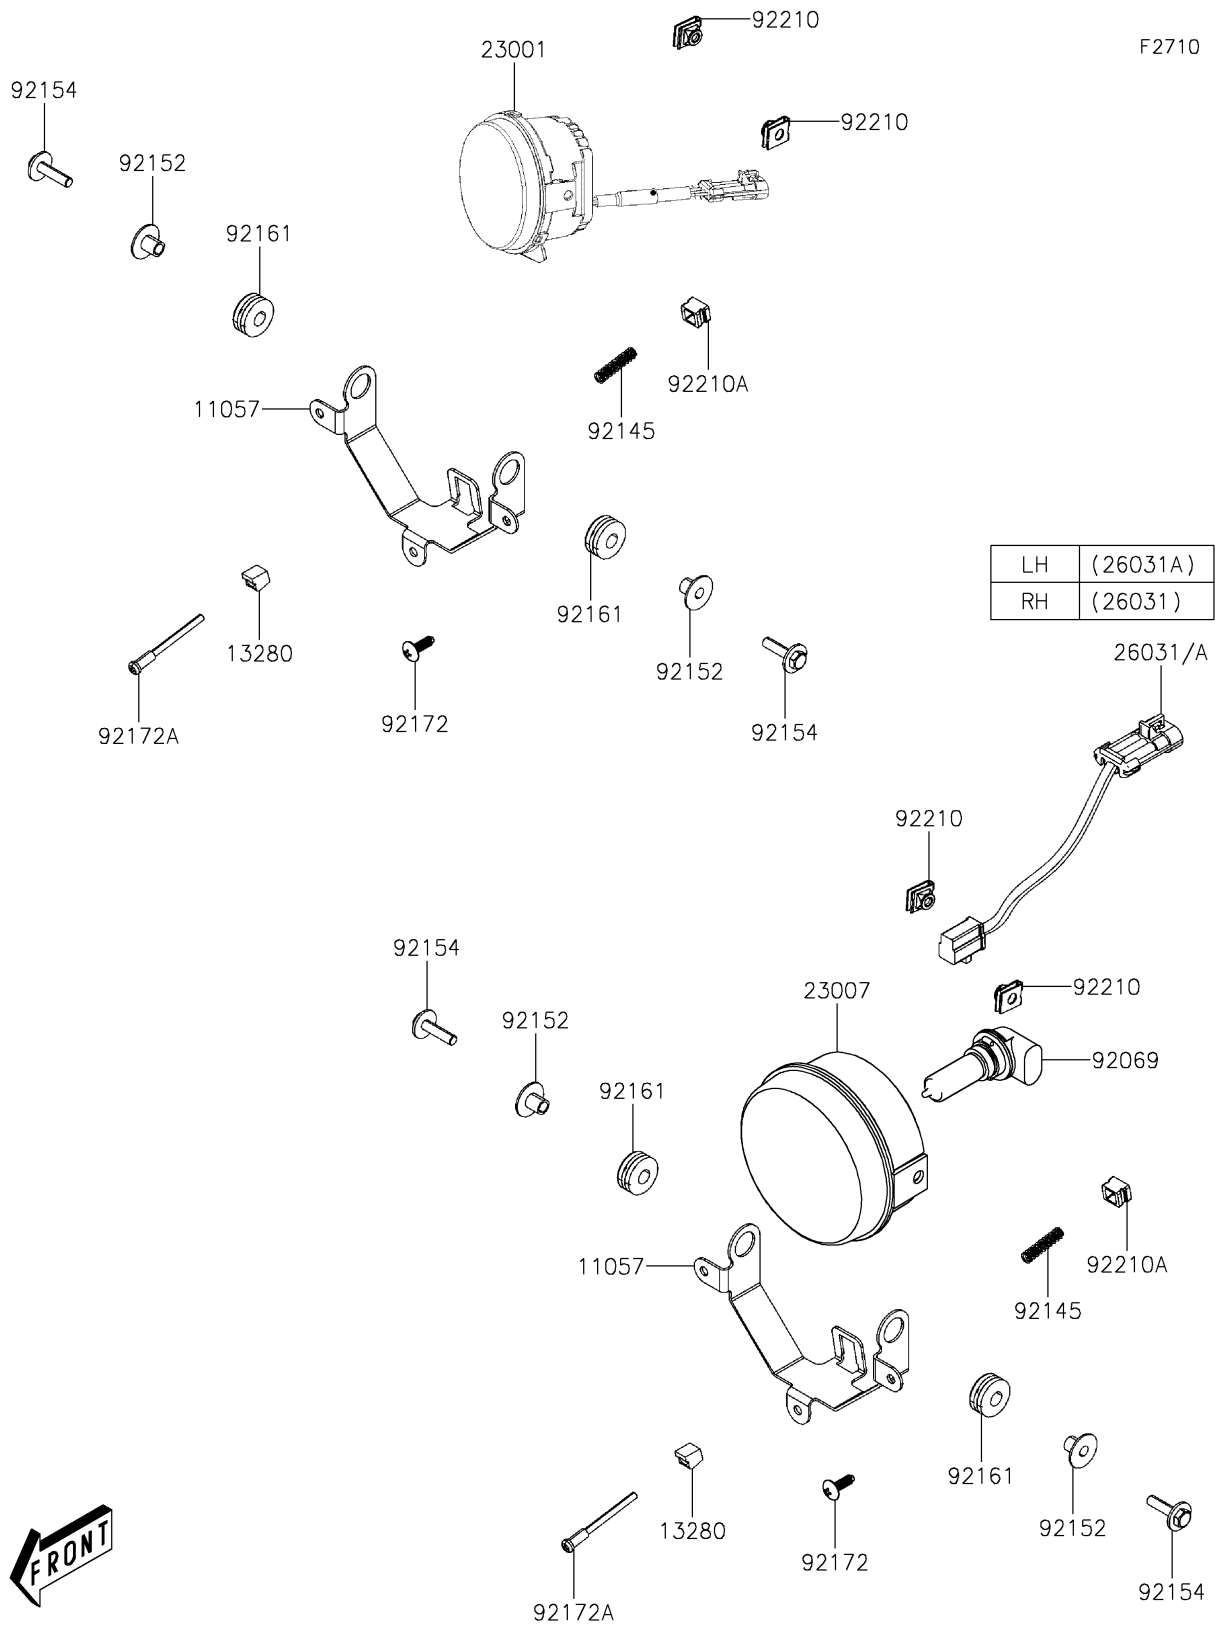

2019 MULE PRO-MX™ CAMO (EPS) PARTS DIAGRAM

Headlight(s)

2019 MULE PRO-MX™ CAMO (EPS) PARTS LIST

Headlight(s)

ITEM NAME	PART NUMBER	QUANTITY
BRACKET,HEAD LIGHT (Ref # 11057)	11057-Y004	1
HOLDER,ADJUSTER LIGHT (Ref # 13280)	13280-Y019	1
LAMP-ASSY-HEAD,LED (Ref # 23001)	23001-Y001	1
LENS-COMP,HEAD LAMP (Ref # 23007)	23007-0096	1
HARNESS,SUB,HEAD LIGHT,RH (Ref # 26031)	26031-Y018	1
HARNESS,SUB,HEAD LIGHT,LH (Ref # 26031A)	26031-Y019	1
BULB,12V 35/35W (Ref # 92069)	92069-0019	1
SPRING,ADJUSTER LIGHT (Ref # 92145)	92145-Y062	1
COLLAR,HEAD LIGHT (Ref # 92152)	92152-Y064	1
BOLT,6X25 (Ref # 92154)	92154-Y099	1
DAMPER (Ref # 92161)	92161-Y043	1
SCREW,TAPPING,5X16 (Ref # 92172)	92172-Y020	1
SCREW,PAN,4X58 (Ref # 92172A)	92172-Y080	1
NUT,6MM (Ref # 92210)	92210-Y089	1
NUT,4MM (Ref # 92210A)	92210-Y095	1