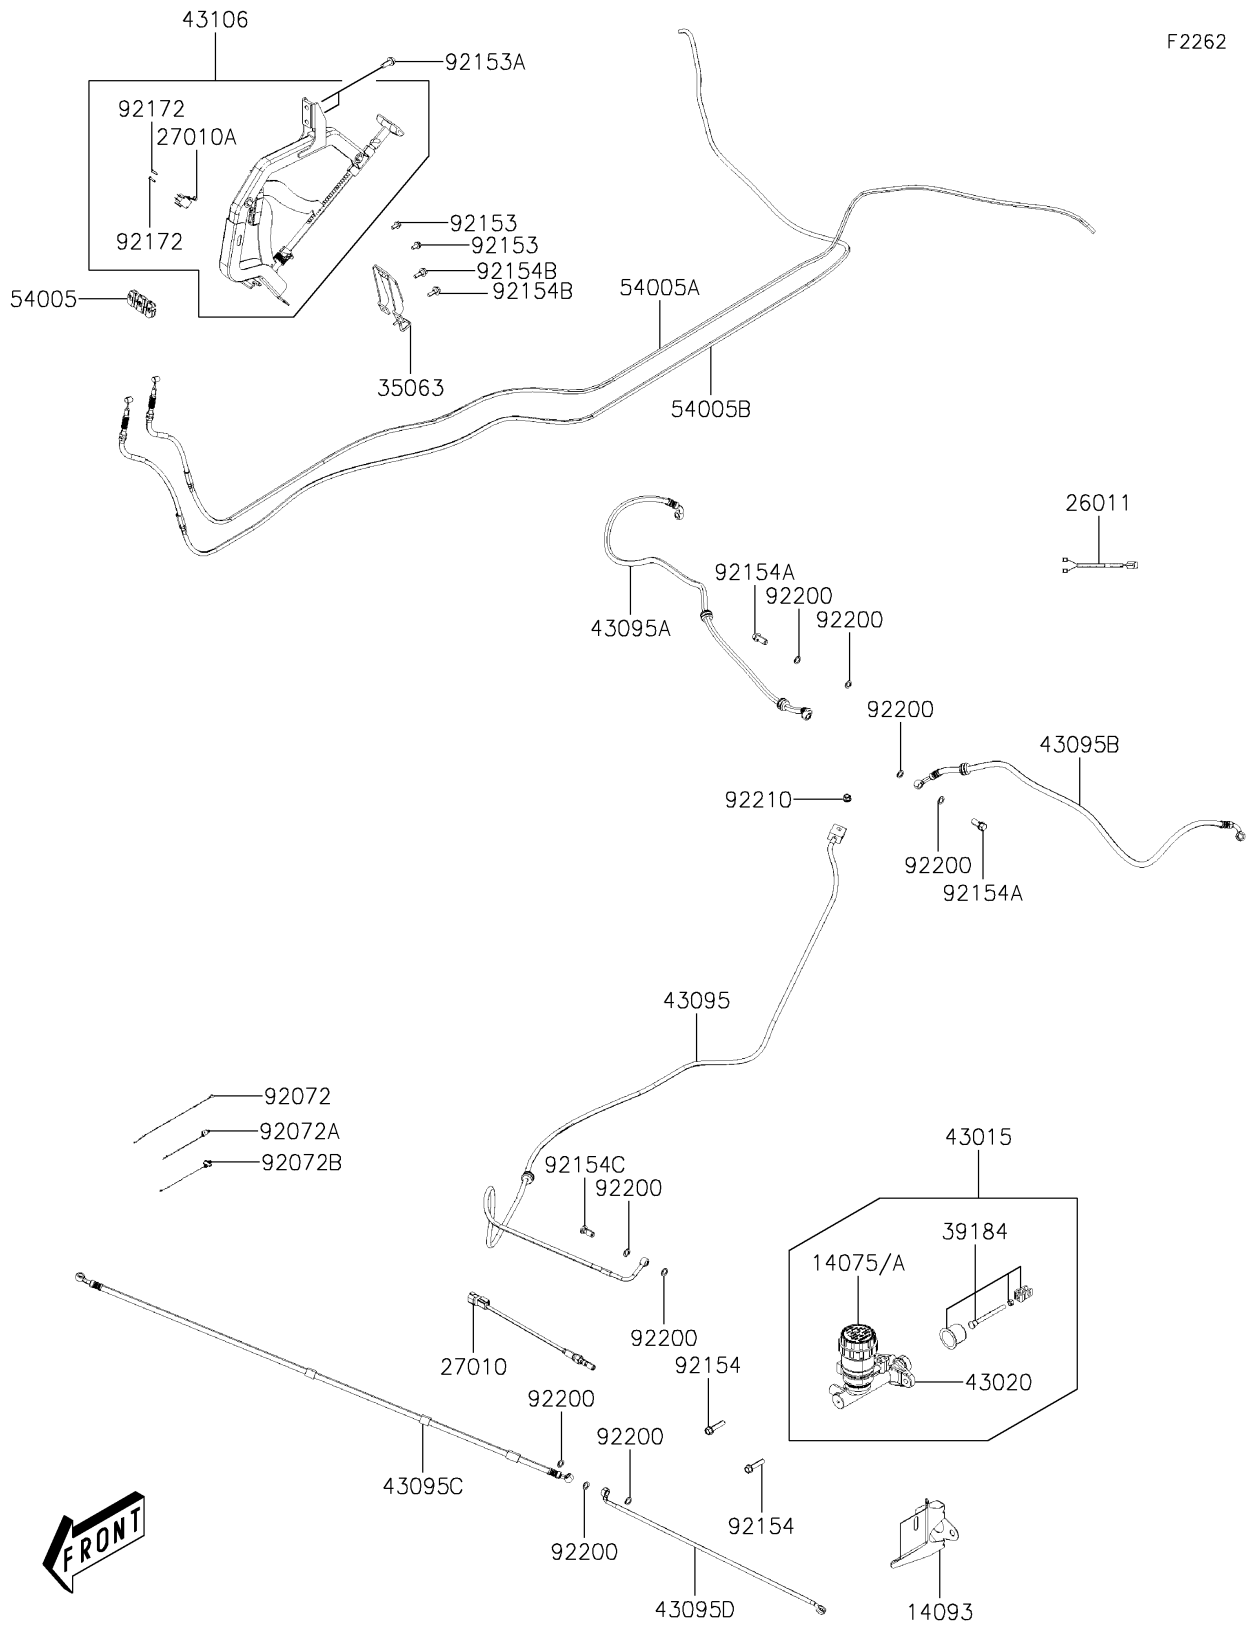

2019 MULE PRO-MX™ CAMO (EPS) PARTS DIAGRAM

Brake Piping

F2262

2019 MULE PRO-MX™ CAMO (EPS) PARTS LIST

Brake Piping

| ITEM NAME | PART NUMBER | QUANTITY |
|--|-------------|----------|
| CAP-ASSY (Ref # 14075) | 14075-Y004 | 1 |
| COVER,MASTER CYLINDER (Ref # 14093) | 14093-Y008 | 1 |
| WIRE-LEAD,PARKING SW (Ref # 26011) | 26011-Y014 | 1 |
| SWITCH,BRAKE PRESSURE (Ref # 27010) | 27010-Y016 | 1 |
| SWITCH (Ref # 27010A) | 27010-Y017 | 1 |
| STAY,PARKING BRAKE ASSY (Ref # 35063) | 35063-Y042 | 1 |
| BRACKET-ASSY (Ref # 39184) | 39184-Y001 | 1 |
| CYLINDER-ASSY-MASTER (Ref # 43015) | 43015-Y007 | 1 |
| PISTON-COMP-BRAKE (Ref # 43020) | 43020-Y004 | 1 |
| HOSE-BRAKE,RR (Ref # 43095) | 43095-Y019 | 1 |
| HOSE-BRAKE,RR,RH (Ref # 43095A) | 43095-Y020 | 1 |
| HOSE-BRAKE,RR,LH (Ref # 43095B) | 43095-Y021 | 1 |
| HOSE-BRAKE,FR,RH (Ref # 43095C) | 43095-Y022 | 1 |
| HOSE-BRAKE,FR,LH (Ref # 43095D) | 43095-Y023 | 1 |
| LEVER-ASSY-PARKING BRAKE (Ref # 43106) | 43106-Y001 | 1 |
| CABLE-BRAKE,PARKING (Ref # 54005) | 54005-Y003 | 1 |
| CABLE-BRAKE,PARKING,RH (Ref # 54005A) | 54005-Y004 | 1 |
| CABLE-BRAKE,PARKING,LH (Ref # 54005B) | 54005-Y005 | 1 |
| BAND (Ref # 92072) | 92072-Y011 | 1 |
| BAND (Ref # 92072A) | 92072-Y020 | 1 |
| BAND (Ref # 92072B) | 92072-Y021 | 1 |
| BOLT,FLANGE,6X12 (Ref # 92153) | 92153-Y023 | 1 |
| BOLT,FLANGE,8X20 (Ref # 92153A) | 92153-Y033 | 1 |
| BOLT,FLANGE,8X35 (Ref # 92154) | 92154-Y021 | 1 |
| BOLT,10X22 (Ref # 92154A) | 92154-Y114 | 1 |
| BOLT,6X20 (Ref # 92154B) | 92154-Y179 | 1 |
| BOLT,OIL (Ref # 92154C) | 92154-Y184 | 1 |
| SCREW (Ref # 92172) | 92172-Y082 | 1 |
| WASHER (Ref # 92200) | 92200-Y015 | 1 |

2019 MULE PRO-MX™ CAMO (EPS) PARTS LIST

Brake Piping

| ITEM NAME | PART NUMBER | QUANTITY |
|-----------------------|-------------|----------|
| NUT,8MM (Ref # 92210) | 92210-Y076 | 1 |