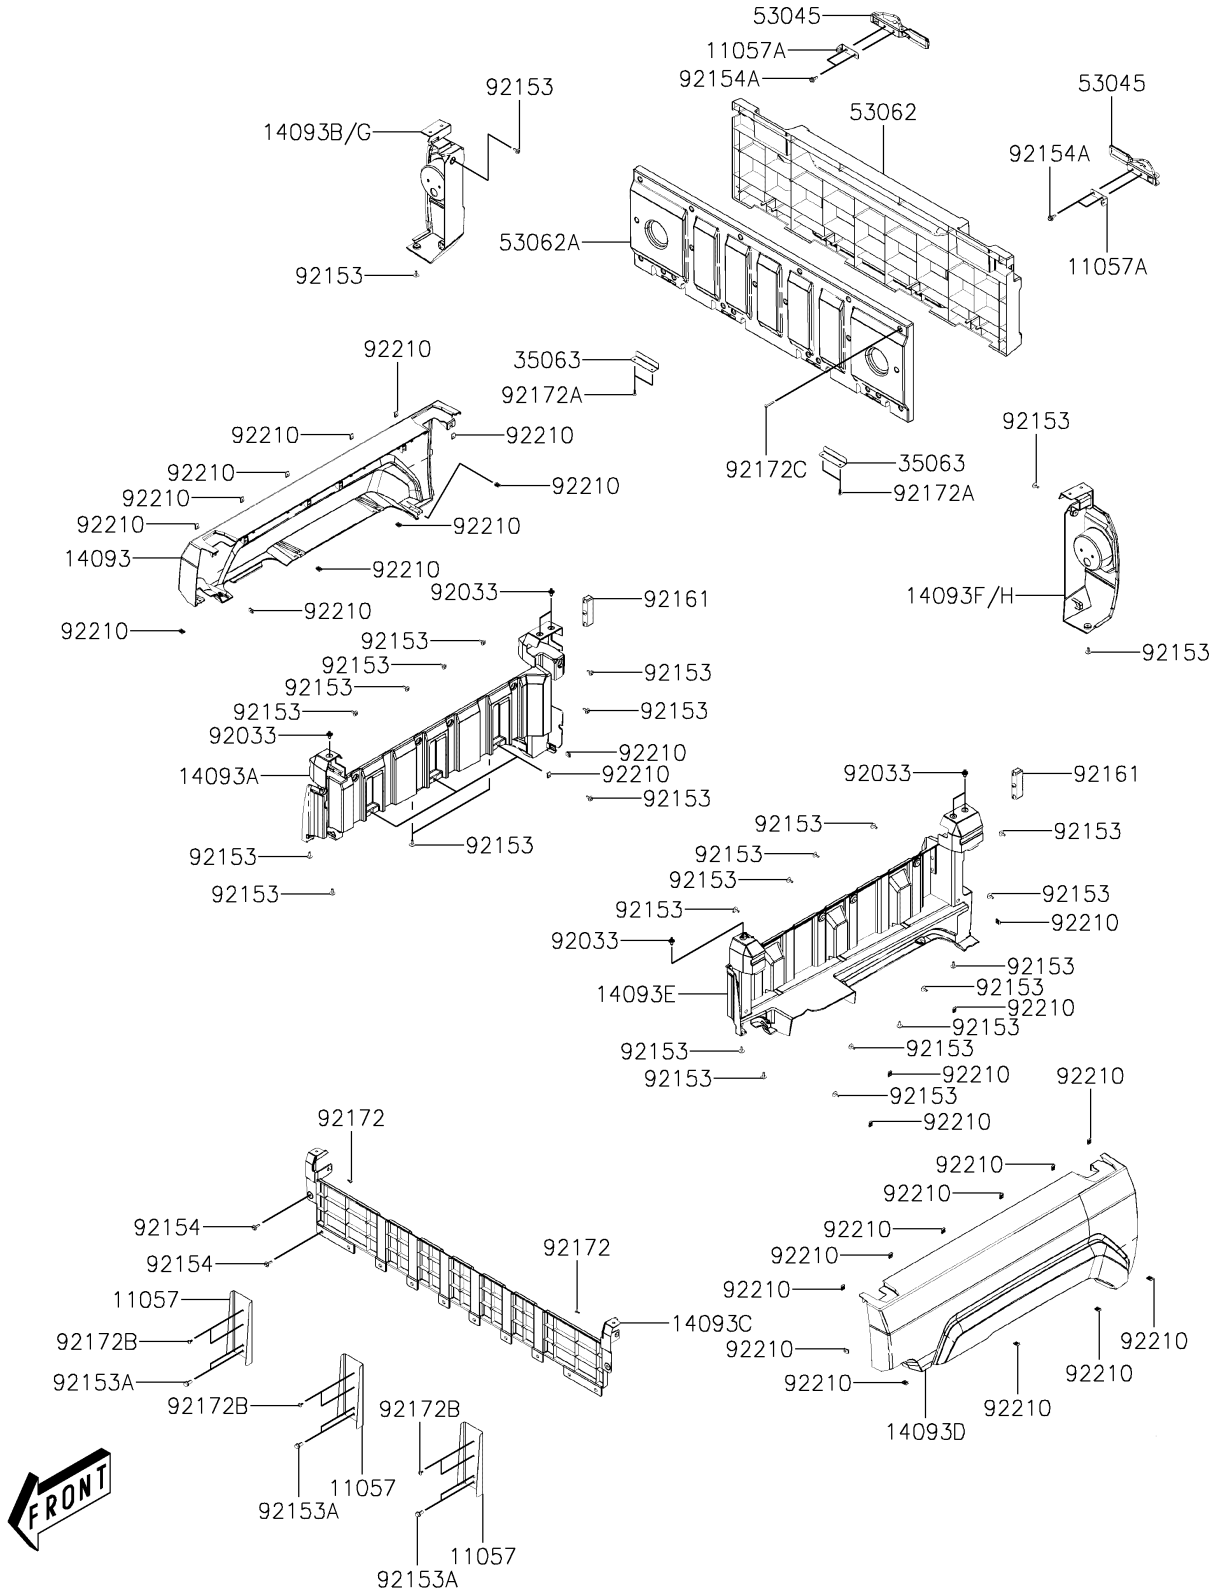

2019 MULE PRO-MX™ CAMO (EPS) PARTS DIAGRAM

Rear Fender(s)(DKF)

F2172

2019 MULE PRO-MX™ CAMO (EPS) PARTS LIST

Rear Fender(s)(DKF)

ITEM NAME	PART NUMBER	QUANTITY
BRACKET,CARGO BED (Ref # 11057)	11057-Y016	1
BRACKET,STOPPER (Ref # 11057A)	11057-Y018	1
COVER,SIDE,OUTER,RH,GREEN (Ref # 14093)	14093-Y031-975	1
COVER,SIDE,INNER,RH,S.BLACK (Ref # 14093A)	14093-Y032-933	1
COVER,TAIL LIGHT,RH,S.BLACK (Ref # 14093B)	14093-Y033-933	1
COVER,FRONT CARRIER (Ref # 14093C)	14093-Y034	1
COVER,SIDE,OUTER,LH,GREEN (Ref # 14093D)	14093-Y035-975	1
COVER,SIDE,INNER,LH,S.BLACK (Ref # 14093E)	14093-Y036-933	1
COVER,TAIL LIGHT,LH,S.BLACK (Ref # 14093F)	14093-Y037-933	1
COVER,TAIL LIGHT,RH,S.BLACK (Ref # 14093G)	14093-Y040-933	1
COVER,TAIL LIGHT,LH,S.BLACK (Ref # 14093H)	14093-Y041-933	1
STAY,HINGE (Ref # 35063)	35063-Y044	1
HOOK-ASSY (Ref # 53045)	53045-Y001	1
GATE-TAIL,OUTER,S.BLACK (Ref # 53062)	53062-Y001-933	1
GATE-TAIL,INNER (Ref # 53062A)	53062-Y002	1
RING-SNAP (Ref # 92033)	92033-Y033	1
BOLT,5X16 (Ref # 92153)	92153-Y013	1
BOLT,FLANGE,8X16 (Ref # 92153A)	92153-Y032	1
BOLT,6X18 (Ref # 92154)	92154-Y177	1
BOLT,FLANGE,6MM (Ref # 92154A)	92154-Y182	1
DAMPER (Ref # 92161)	92161-Y053	1
SCREW,4X12 (Ref # 92172)	92172-Y019	1
SCREW,TAPPING,5X16 (Ref # 92172A)	92172-Y020	1
SCREW,TAPPING,5X12 (Ref # 92172B)	92172-Y038	1
SCREW,TAPPING,5X30 (Ref # 92172C)	92172-Y083	1
NUT,5MM (Ref # 92210)	92210-Y016	1