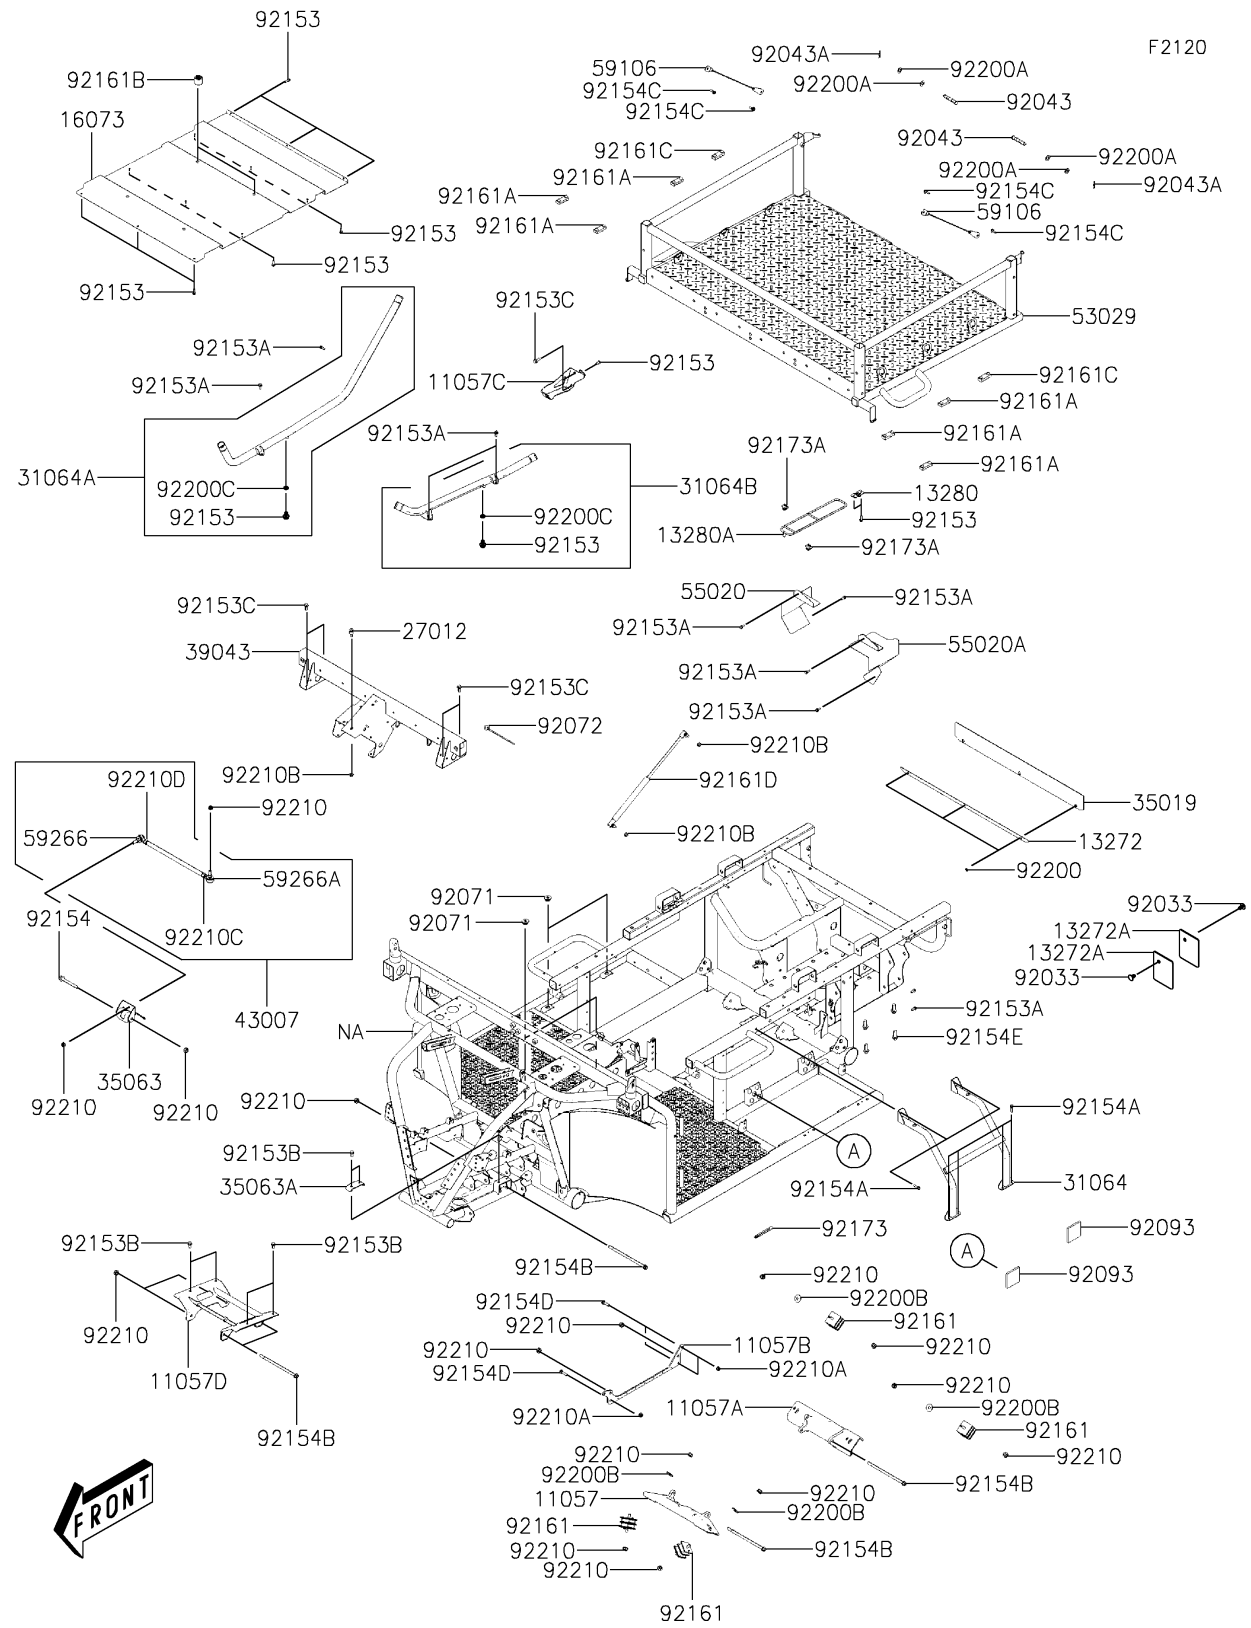

2019 MULE PRO-MX™ CAMO (EPS) PARTS DIAGRAM

Frame

2019 MULE PRO-MX™ CAMO (EPS) PARTS LIST

Frame

ITEM NAME	PART NUMBER	QUANTITY
BRACKET,FR (Ref # 11057)	11057-Y009	1
BRACKET,RR (Ref # 11057A)	11057-Y010	1
BRACKET (Ref # 11057B)	11057-Y011	1
BRACKET,SHIFT (Ref # 11057C)	11057-Y012	1
BRACKET,FR DIFF (Ref # 11057D)	11057-Y014	1
PLATE (Ref # 13272)	13272-Y033	1
PLATE (Ref # 13272A)	13272-Y034	1
HOLDER (Ref # 13280)	13280-Y023	1
HOLDER (Ref # 13280A)	13280-Y024	1
INSULATOR (Ref # 16073)	16073-Y006	1
HOOK,SEAT (Ref # 27012)	27012-Y004	1
PIPE-COMP,TANK (Ref # 31064)	31064-Y010	1
PIPE-COMP,RADIATOR.INLET (Ref # 31064A)	31064-Y011	1
PIPE-COMP,RADIATOR.OUTLET (Ref # 31064B)	31064-Y012	1
FLAP (Ref # 35019)	35019-Y005	1
STAY,TORQUE ROD (Ref # 35063)	35063-Y039	1
STAY,FR DIFF (Ref # 35063A)	35063-Y040	1
CROSSMEMBER-COMP (Ref # 39043)	39043-Y001	1
ROD-TORQUE (Ref # 43007)	43007-Y001	1
CARRIER (Ref # 53029)	53029-Y005	1
GUARD,HEAT,RH (Ref # 55020)	55020-Y010	1
GUARD,HEAT,LH (Ref # 55020A)	55020-Y011	1
ROPE (Ref # 59106)	59106-Y002	1
JOINT-BALL,RH (Ref # 59266)	59266-Y006	1
JOINT-BALL,LH (Ref # 59266A)	59266-Y007	1
RING-SNAP (Ref # 92033)	92033-Y031	1
PIN (Ref # 92043)	92043-Y042	1
PIN,LOCK,14MM (Ref # 92043A)	92043-Y044	1
GROMMET (Ref # 92071)	92071-Y005	1