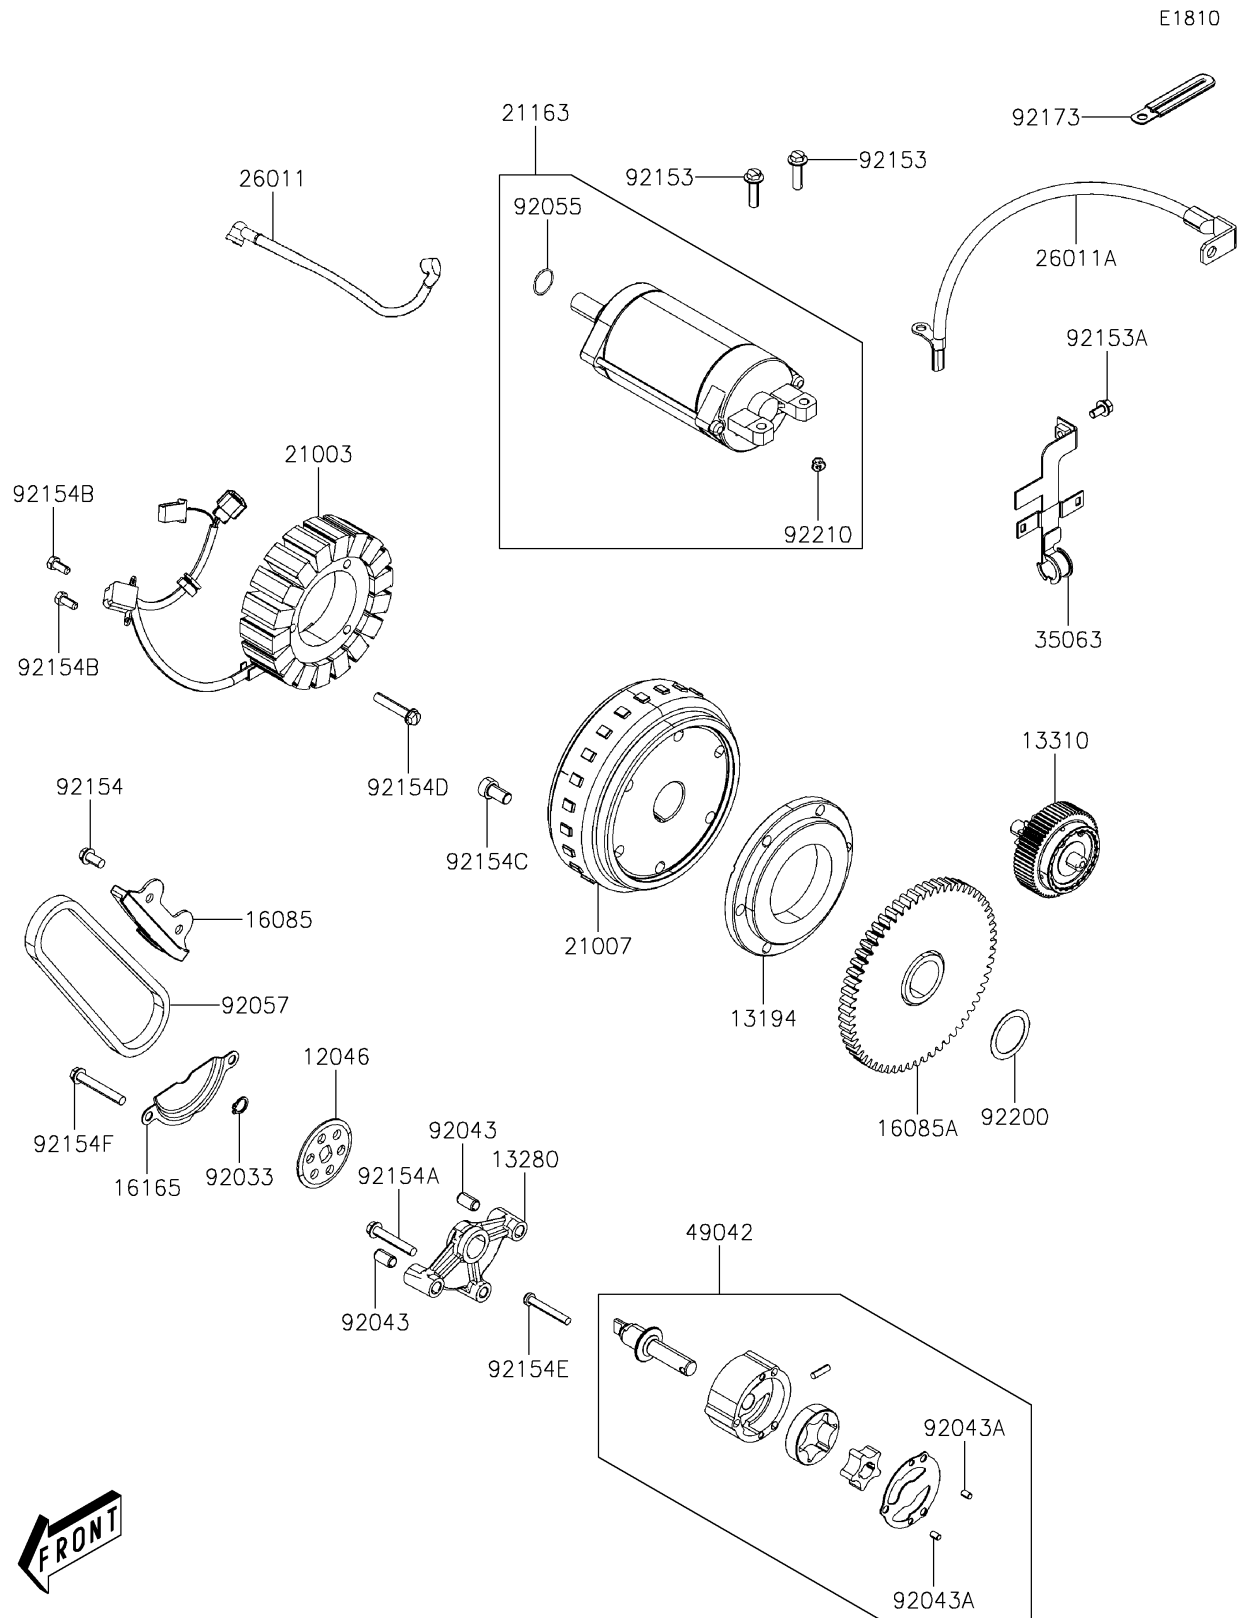

2019 MULE PRO-MX™ CAMO (EPS) PARTS DIAGRAM

Generator

2019 MULE PRO-MX™ CAMO (EPS) PARTS LIST

Generator

ITEM NAME	PART NUMBER	QUANTITY
SPROCKET,OIL PUMP DRIVE (Ref # 12046)	12046-Y006	1
CLUTCH-ONEWAY (Ref # 13194)	13194-Y001	1
HOLDER,OIL PUMP SHAFT (Ref # 13280)	13280-Y018	1
SHAFT-ASSY,REDUCTION (Ref # 13310)	13310-Y002	1
GEAR,START REDUCTION (Ref # 16085)	16085-Y017	1
GEAR,STARTING CLUTCH (Ref # 16085A)	16085-Y018	1
SEPARATOR,OIL (Ref # 16165)	16165-Y007	1
STATOR (Ref # 21003)	21003-Y010	1
ROTOR (Ref # 21007)	21007-Y010	1
STARTER-ELECTRIC (Ref # 21163)	21163-Y006	1
WIRE-LEAD,STARTER MOTOR (Ref # 26011)	26011-Y010	1
WIRE-LEAD,EARTH (Ref # 26011A)	26011-Y013	1
STAY (Ref # 35063)	35063-Y036	1
PUMP-OIL,ASSY (Ref # 49042)	49042-Y006	1
RING-SNAP,10MM (Ref # 92033)	92033-Y019	1
PIN,8X14 (Ref # 92043)	92043-Y012	1
PIN,DOWEL,4X65 (Ref # 92043A)	92043-Y015	1
RING-O,24.4X3.1 (Ref # 92055)	92055-Y025	1
CHAIN,OIL PUMP (Ref # 92057)	92057-Y013	1
BOLT,FLANGE,6X22 (Ref # 92153)	92153-Y003	1
BOLT,5X10 (Ref # 92153A)	92153-Y058	1
BOLT,FLANGE,6X12 (Ref # 92154)	92154-Y035	1
BOLT,FLANGE,6X35 (Ref # 92154A)	92154-Y069	1
BOLT,HEX,5X12 (Ref # 92154B)	92154-Y111	1
BOLT,8X15 (Ref # 92154C)	92154-Y123	1
BOLT,FLANGE,6X32 (Ref # 92154D)	92154-Y128	1
BOLT,5X35 (Ref # 92154E)	92154-Y185	1
BOLT,FLANGE,6X40 (Ref # 92154F)	92154-Y209	1
CLAMP (Ref # 92173)	92173-Y004	1

2019 MULE PRO-MX™ CAMO (EPS) PARTS LIST

Generator

ITEM NAME	PART NUMBER	QUANTITY
WASHER,27.2X36X0.5 (Ref # 92200)	92200-Y097	1
NUT,6MM (Ref # 92210)	92210-Y039	1