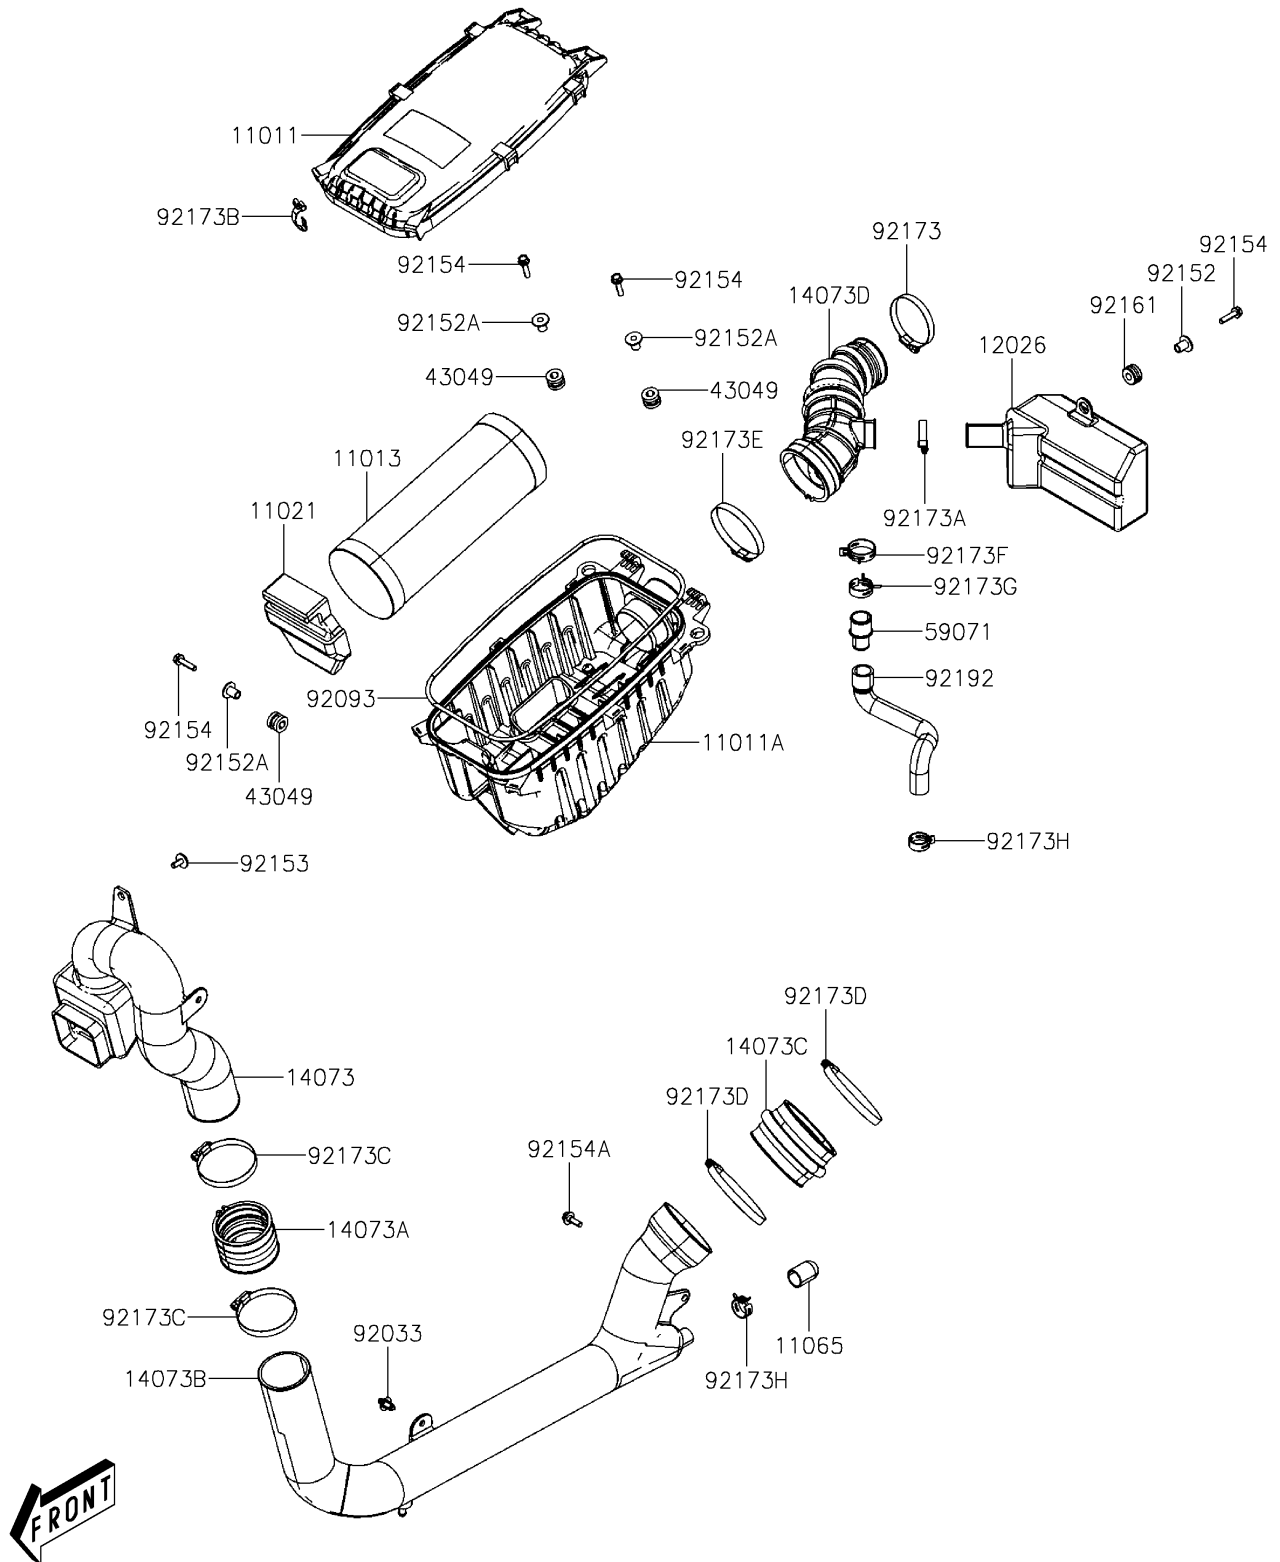

## 2019 MULE PRO-MX™ CAMO (EPS) PARTS DIAGRAM

Air Cleaner

E1130

## 2019 MULE PRO-MX™ CAMO (EPS) PARTS LIST

Air Cleaner

ITEM NAME	PART NUMBER	QUANTITY
CASE-AIR FILTER,UPP (Ref # 11011)	11011-Y012	1
CASE-AIR FILTER,LWR (Ref # 11011A)	11011-Y013	1
ELEMENT-AIR FILTER (Ref # 11013)	11013-Y005	1
CASE-ASSY,AIR FILTER (Ref # 11021)	11021-Y002	1
CAP,DRAIN (Ref # 11065)	11065-Y036	1
CHAMBER,NOISE SILENCE (Ref # 12026)	12026-Y002	1
DUCT,INTAKE (Ref # 14073)	14073-Y018	1
DUCT,JOINT (Ref # 14073A)	14073-Y019	1
DUCT,INTAKE (Ref # 14073B)	14073-Y020	1
DUCT,JOINT (Ref # 14073C)	14073-Y021	1
DUCT,CHAMBER (Ref # 14073D)	14073-Y022	1
PACKING (Ref # 43049)	43049-Y006	1
JOINT (Ref # 59071)	59071-Y009	1
RING-SNAP (Ref # 92033)	92033-Y033	1
SEAL,AIR FILTER (Ref # 92093)	92093-Y031	1
COLLAR (Ref # 92152)	92152-Y013	1
COLLAR (Ref # 92152A)	92152-Y056	1
BOLT,6X16 (Ref # 92153)	92153-Y018	1
BOLT,FLANGE,6X25 (Ref # 92154)	92154-Y130	1
BOLT,FLANGE,6MM (Ref # 92154A)	92154-Y180	1
DAMPER (Ref # 92161)	92161-Y046	1
CLAMP (Ref # 92173)	92173-Y030	1
CLAMP (Ref # 92173A)	92173-Y031	1
CLAMP (Ref # 92173B)	92173-Y063	1
CLAMP (Ref # 92173C)	92173-Y065	1
CLAMP (Ref # 92173D)	92173-Y066	1
CLAMP (Ref # 92173E)	92173-Y074	1
CLAMP (Ref # 92173F)	92173-Y079	1
CLAMP (Ref # 92173G)	92173-Y080	1

## 2019 MULE PRO-MX™ CAMO (EPS) PARTS LIST

Air Cleaner

ITEM NAME	PART NUMBER	QUANTITY
CLAMP (Ref # 92173H)	92173-Y082	1
TUBE,BREATHER (Ref # 92192)	92192-Y068	1