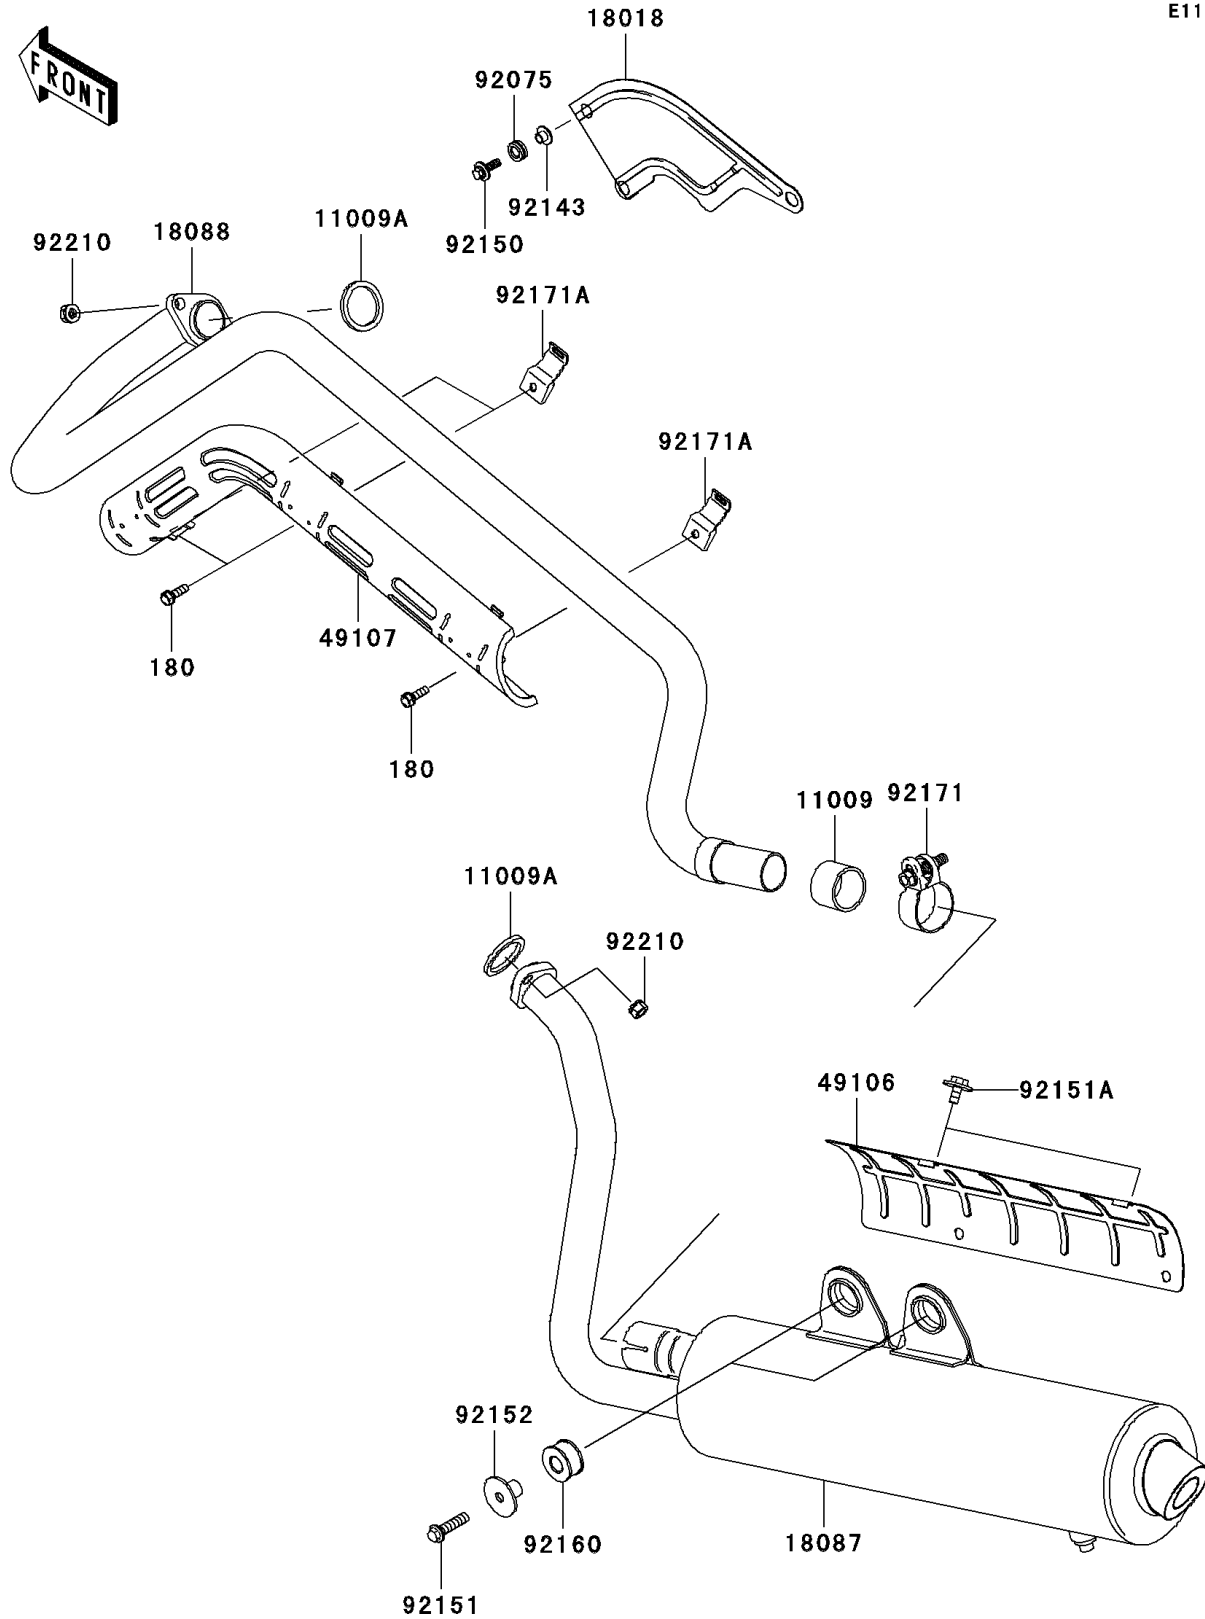

2006 Prairie® 700 4x4 Team Green™ Special Edition PARTS DIAGRAM

Muffler(s)

E1140

2006 Prairie® 700 4x4 Team Green™ Special Edition PARTS LIST

Muffler(s)

ITEM NAME	PART NUMBER	QUANTITY
BOLT-UPSET-WS,6X20 (Ref # 180)	180Y0620	1
GASKET,MUFFLER CONNECTING (Ref # 11009)	11009-1865	1
GASKET,EXHAUST HOLDER (Ref # 11009A)	11009-1894	1
PLATE-HEAT GUARD (Ref # 18018)	18018-1134	1
MUFFLER (Ref # 18087)	18087-1178	1
PIPE-EXHAUST (Ref # 18088)	18088-1140	1
COVER-MUFFLER (Ref # 49106)	49106-1291	1
COVER-EXHAUST PIPE (Ref # 49107)	49107-1210	1
DAMPER (Ref # 92075)	92075-1947	1
COLLAR (Ref # 92143)	92143-1057	1
BOLT,FLANGED,6X20 (Ref # 92150)	92150-1633	1
BOLT,8X32 (Ref # 92151)	92151-1446	1
BOLT,UPSET-WP,M6X12 (Ref # 92151A)	92151-1944	1
COLLAR,MUFFLER (Ref # 92152)	92152-1152	1
DAMPER,MUFFLER (Ref # 92160)	92160-1990	1
CLAMP (Ref # 92171)	92171-1330	1
CLAMP (Ref # 92171A)	92171-1357	1
NUT,8MM (Ref # 92210)	92210-1242	1