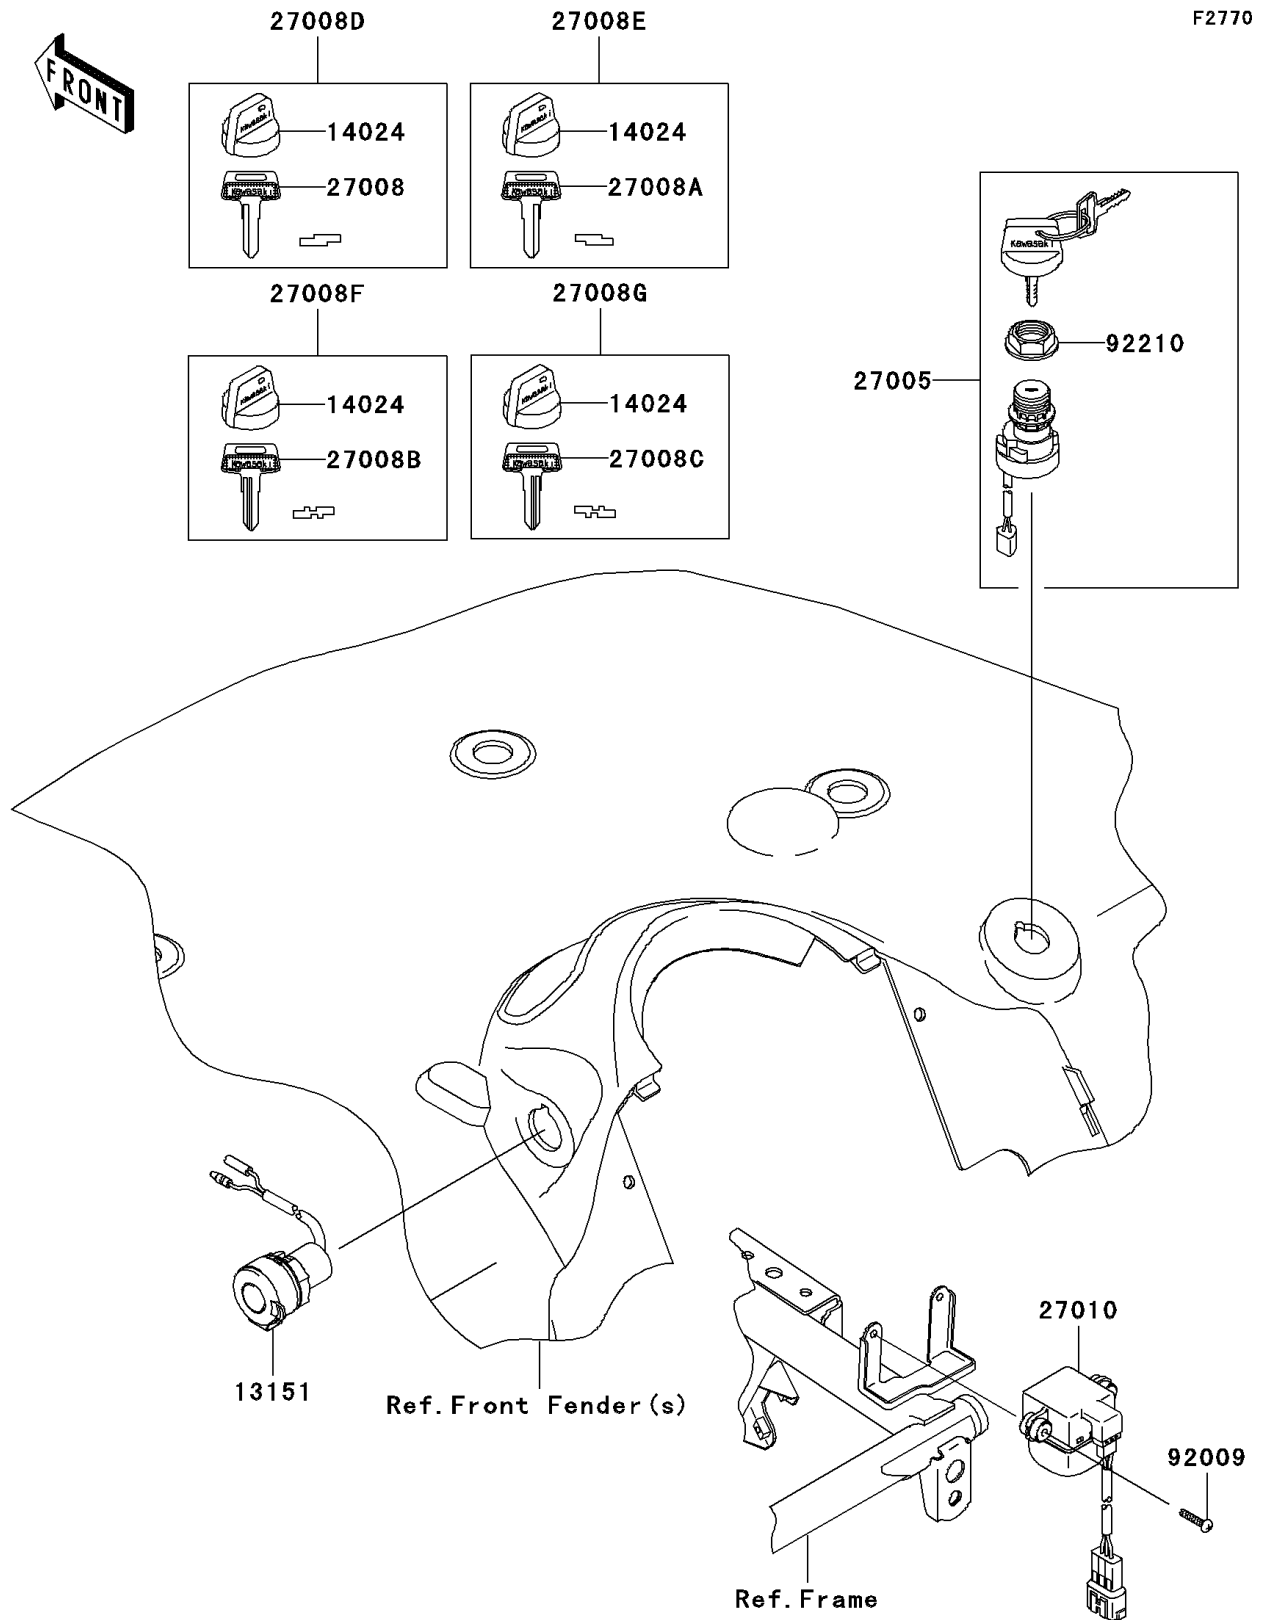

## 2005 Prairie® 700 4x4 Team Green™ Special Edition PARTS DIAGRAM

Ignition Switch

## 2005 Prairie® 700 4x4 Team Green™ Special Edition PARTS LIST

### Ignition Switch

ITEM NAME	PART NUMBER	QUANTITY
SWITCH-COMP,D.C.TERMINAL (Ref # 13151)	13151-0003	1
COVER,KEY (Ref # 14024)	14024-1551	1
SWITCH-ASSY-IGNITION (Ref # 27005)	27005-1267	1
KEY-LOCK,BLANK (Ref # 27008)	27008-1041	1
KEY-LOCK,BLANK (Ref # 27008A)	27008-1042	1
KEY-LOCK,BLANK (Ref # 27008B)	27008-1043	1
KEY-LOCK,BLANK (Ref # 27008C)	27008-1044	1
KEY-LOCK,BLANK,W/COVER (Ref # 27008D)	27008-1132	1
KEY-LOCK,BLANK,W/COVER (Ref # 27008E)	27008-1133	1
KEY-LOCK,BLANK,W/COVER (Ref # 27008F)	27008-1134	1
KEY-LOCK,BLANK,W/COVER (Ref # 27008G)	27008-1135	1
SWITCH,INVERT SENSOR (Ref # 27010)	27010-1421	1
SCREW,4X20 (Ref # 92009)	92009-1897	1
NUT,IGNITION SWITCH (Ref # 92210)	92210-1109	1