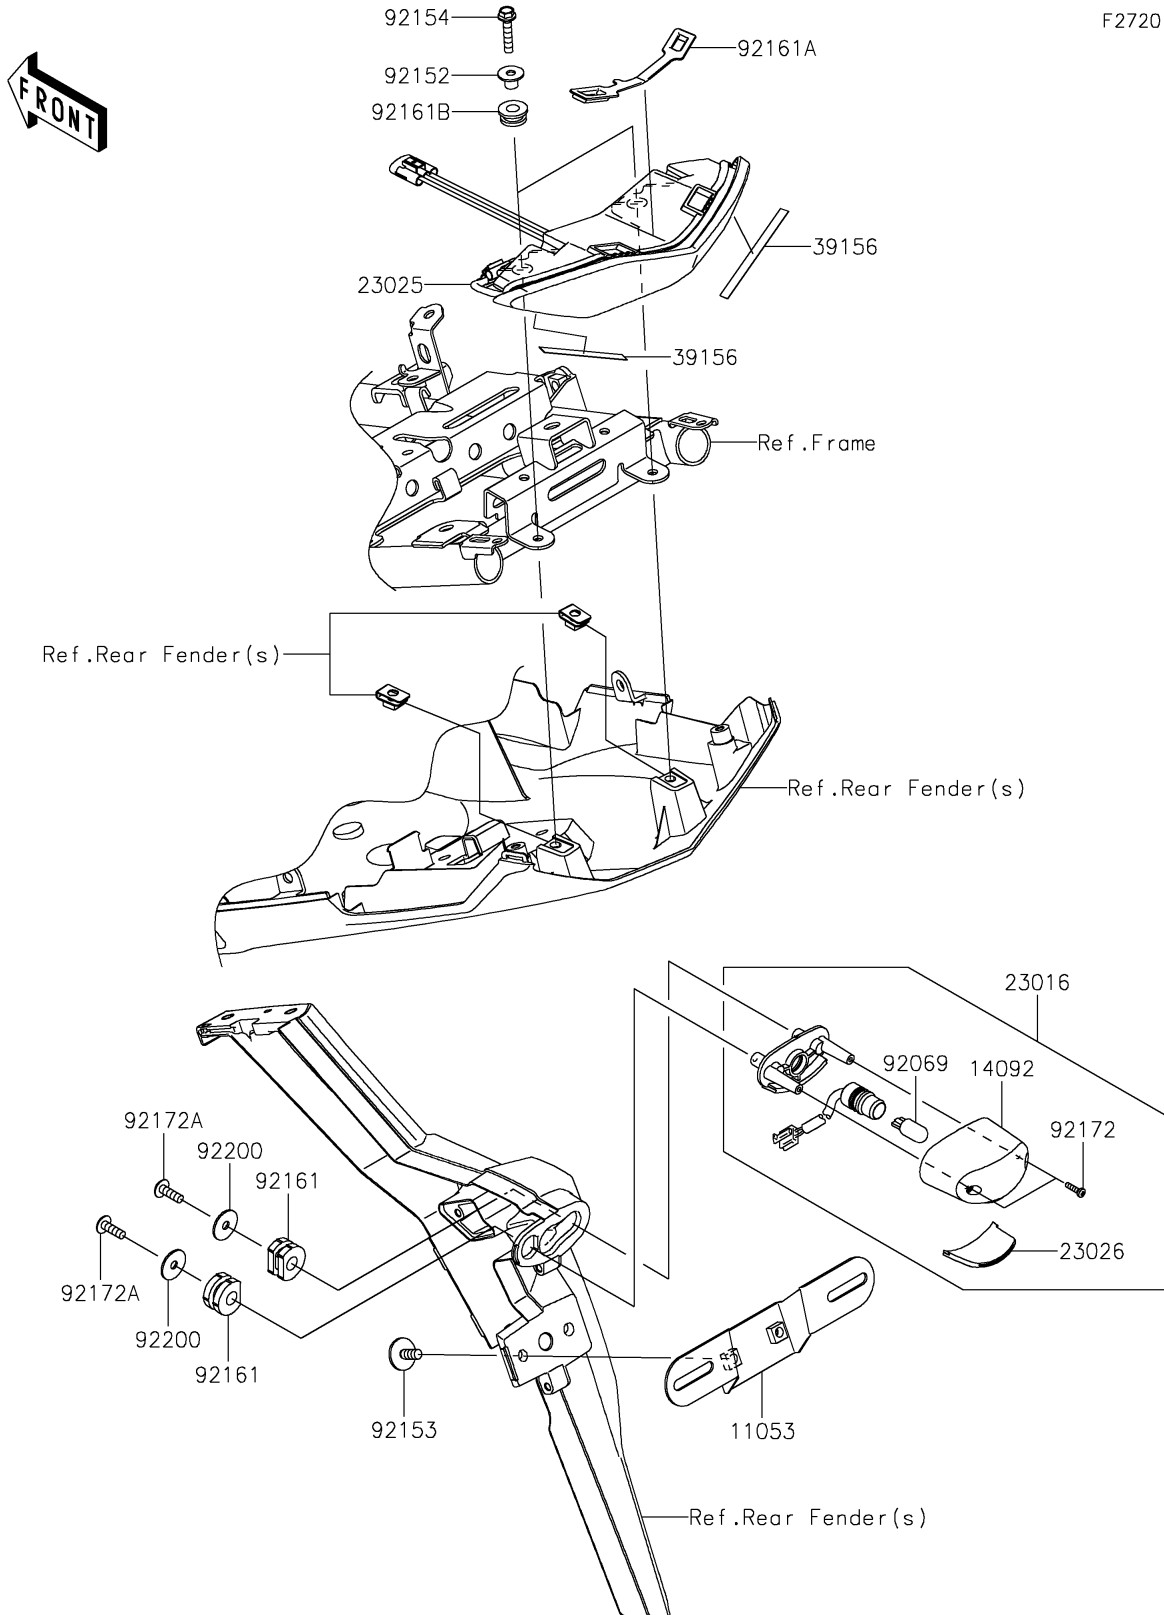

2019 PARTS DIAGRAM

Taillight(s)

2019 PARTS LIST

Taillight(s)

ITEM NAME	PART NUMBER	QUANTITY
BRACKET,LICENSE (Ref # 11053)	11053-0400	1
COVER,LICENSE LAMP (Ref # 14092)	14092-0001	1
LAMP-ASSY,LICENCE (Ref # 23016)	23016-0605	1
LAMP-TAIL (Ref # 23025)	23025-0348	1
LENS,LICENCE LAMP (Ref # 23026)	23026-0028	1
PAD,6X70 (Ref # 39156)	39156-1920	1
BULB,12V 5W (Ref # 92069)	92069-1016	1
COLLAR,5.6X8X9.3 (Ref # 92152)	92152-1527	1
BOLT,6X16 (Ref # 92153)	92153-1423	1
BOLT,FLANGED,5X25 (Ref # 92154)	92154-0846	1
DAMPER (Ref # 92161)	92161-0776	1
DAMPER,TAIL LAMP (Ref # 92161A)	92161-0808	1
DAMPER,8X18X8.1 (Ref # 92161B)	92161-1369	1
SCREW,TAPPING,2.9X13 (Ref # 92172)	92172-0343	1
SCREW,TAPPING,5X16 (Ref # 92172A)	92172-0427	1
WASHER,5.5X20X1.2 (Ref # 92200)	92200-0284	1