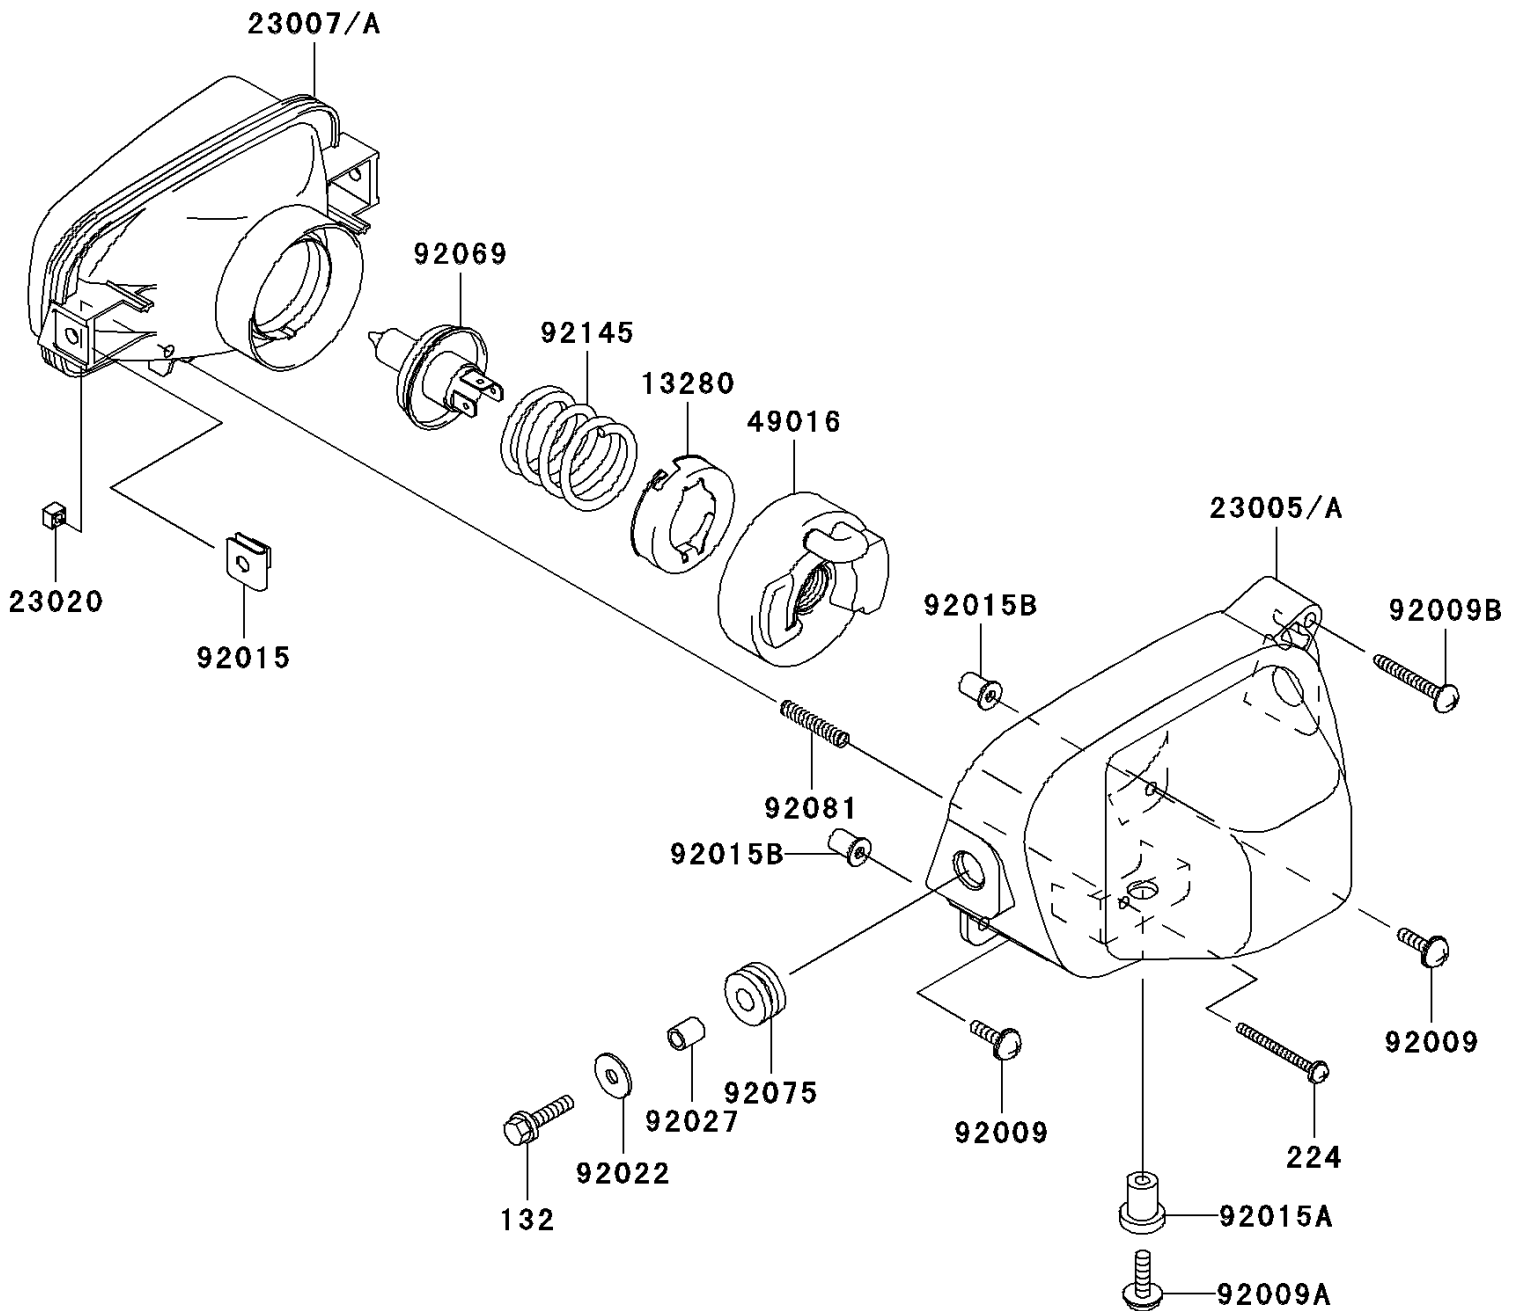

2005 Prairie® 700 4x4 Team Green™ Special Edition PARTS DIAGRAM

Headlight(s)

F2710

2005 Prairie® 700 4x4 Team Green™ Special Edition PARTS LIST

Headlight(s)

ITEM NAME	PART NUMBER	QUANTITY
BOLT-FLANGED-SMALL,6X25 (Ref # 132)	132H0625	1
SCREW-PAN-WP-CROS,4X45 (Ref # 224)	224D0445	1
HOLDER,BULB SETTING (Ref # 13280)	13280-1198	1
BODY-COMP-HEAD LAMP,LH (Ref # 23005)	23005-1180	1
BODY-COMP-HEAD LAMP,RH (Ref # 23005A)	23005-1181	1
LENS-COMP,HEAD LAMP,LH (Ref # 23007)	23007-1389	1
LENS-COMP,HEAD LAMP,RH (Ref # 23007A)	23007-1390	1
NUT,4MM,FOCUS ADJUST (Ref # 23020)	23020-018	1
COVER-SEAL,HEAD LAMP (Ref # 49016)	49016-1213	1
SCREW,5X16,BLACK (Ref # 92009)	92009-1654	1
SCREW,6X22 (Ref # 92009A)	92009-1664	1
SCREW,TAPPING,5X40 (Ref # 92009B)	92009-1928	1
NUT,6MM (Ref # 92015)	92015-1094	1
NUT,RUBBER,6MM (Ref # 92015A)	92015-1692	1
NUT,WELL,5MM (Ref # 92015B)	92015-1757	1
WASHER,6.5X20X1.6 (Ref # 92022)	92022-125	1
COLLAR,6.8X10X12 (Ref # 92027)	92027-162	1
BULB,12V 45/45W,T15 (Ref # 92069)	92069-1114	1
DAMPER (Ref # 92075)	92075-1690	1
SPRING,FOCUS ADJUST (Ref # 92081)	92081-1896	1
SPRING,BULB SETTING (Ref # 92145)	92145-1346	1