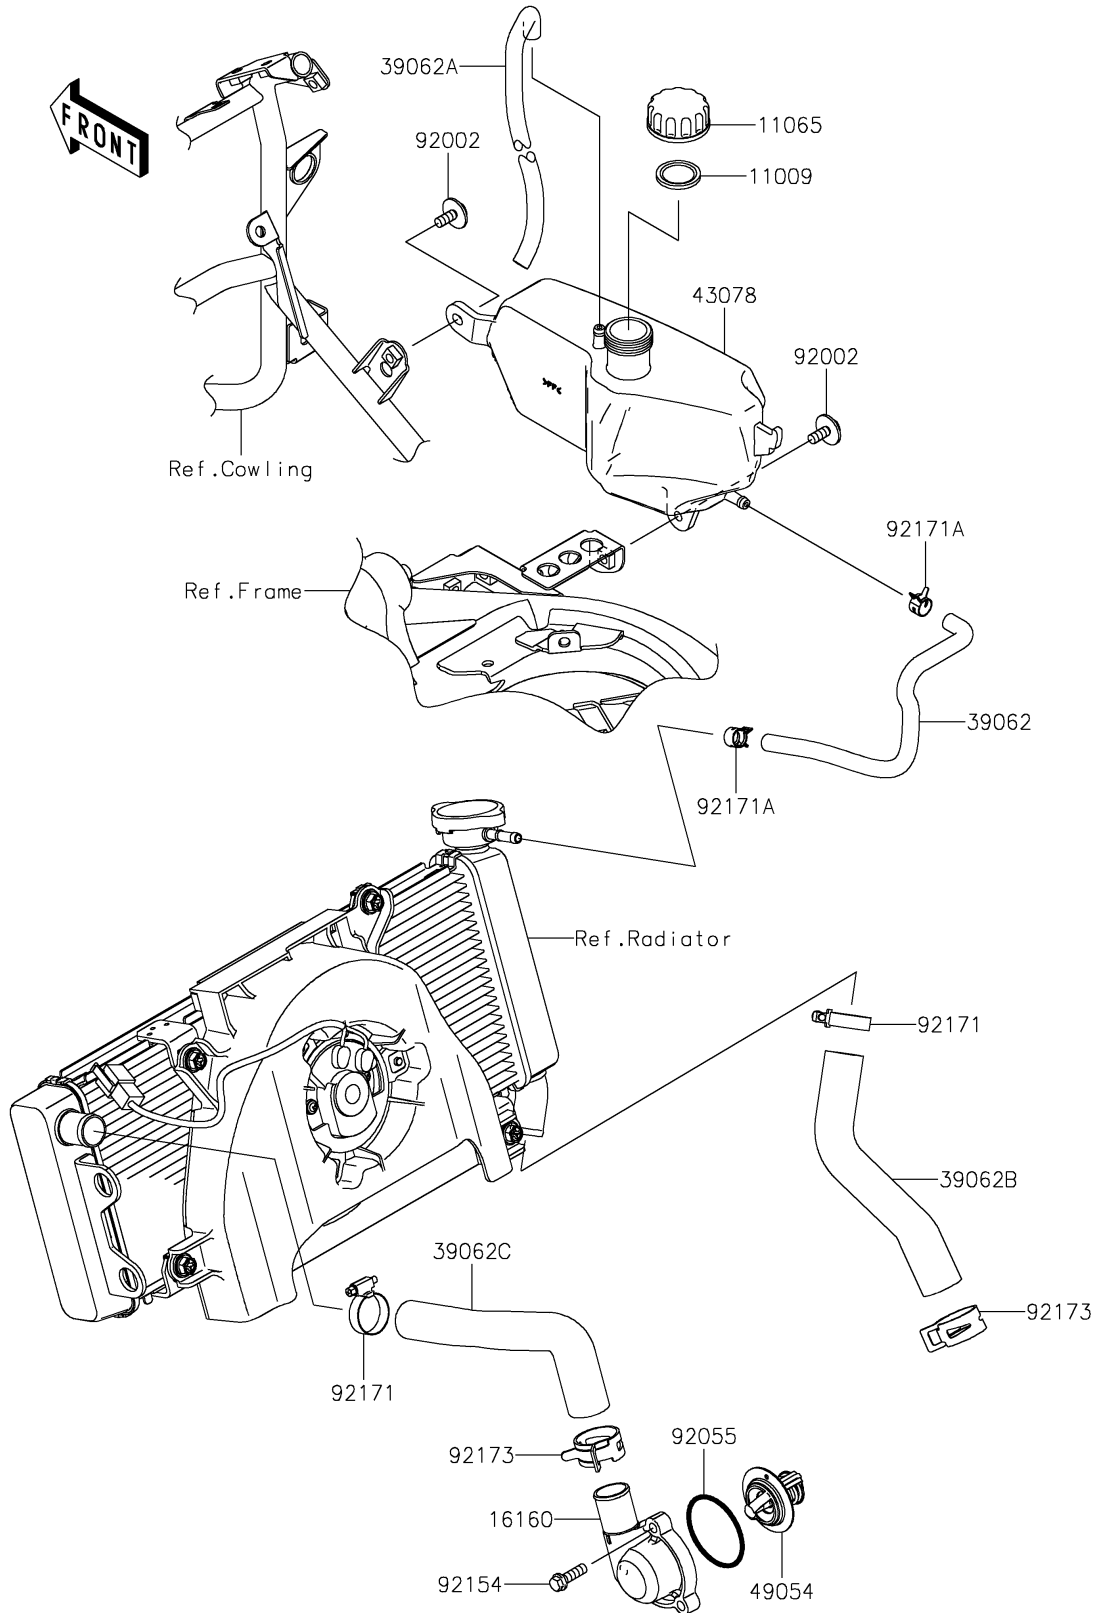

2019 PARTS DIAGRAM

Water Pipe

E3037

2019 PARTS LIST

Water Pipe

| ITEM NAME | PART NUMBER | QUANTITY |
|---------------------------------------------|-------------|----------|
| GASKET,RESERVOIR TANK CAP (Ref # 11009) | 11009-1145 | 1 |
| CAP (Ref # 11065) | 11065-0969 | 1 |
| BODY,THERMO (Ref # 16160) | 16160-0793 | 1 |
| HOSE-COOLING,RAD-RESERVOIR (Ref # 39062) | 39062-0163 | 1 |
| HOSE-COOLING,BREATHER (Ref # 39062A) | 39062-0716 | 1 |
| HOSE-COOLING,W/PUMP-RADIATOR (Ref # 39062B) | 39062-0752 | 1 |
| HOSE-COOLING,HEAD-RADIATOR (Ref # 39062C) | 39062-0776 | 1 |
| RESERVOIR (Ref # 43078) | 43078-0065 | 1 |
| THERMOSTAT (Ref # 49054) | 49054-0001 | 1 |
| BOLT,6X16 (Ref # 92002) | 92002-1188 | 1 |
| RING-O,44.7X2.4 (Ref # 92055) | 92055-0160 | 1 |
| BOLT,FLANGED,6X20 (Ref # 92154) | 92154-1778 | 1 |
| CLAMP (Ref # 92171) | 92171-0337 | 1 |
| CLAMP,10.5X8X0.7 (Ref # 92171A) | 92171-1992 | 1 |
| CLAMP (Ref # 92173) | 92173-1416 | 1 |