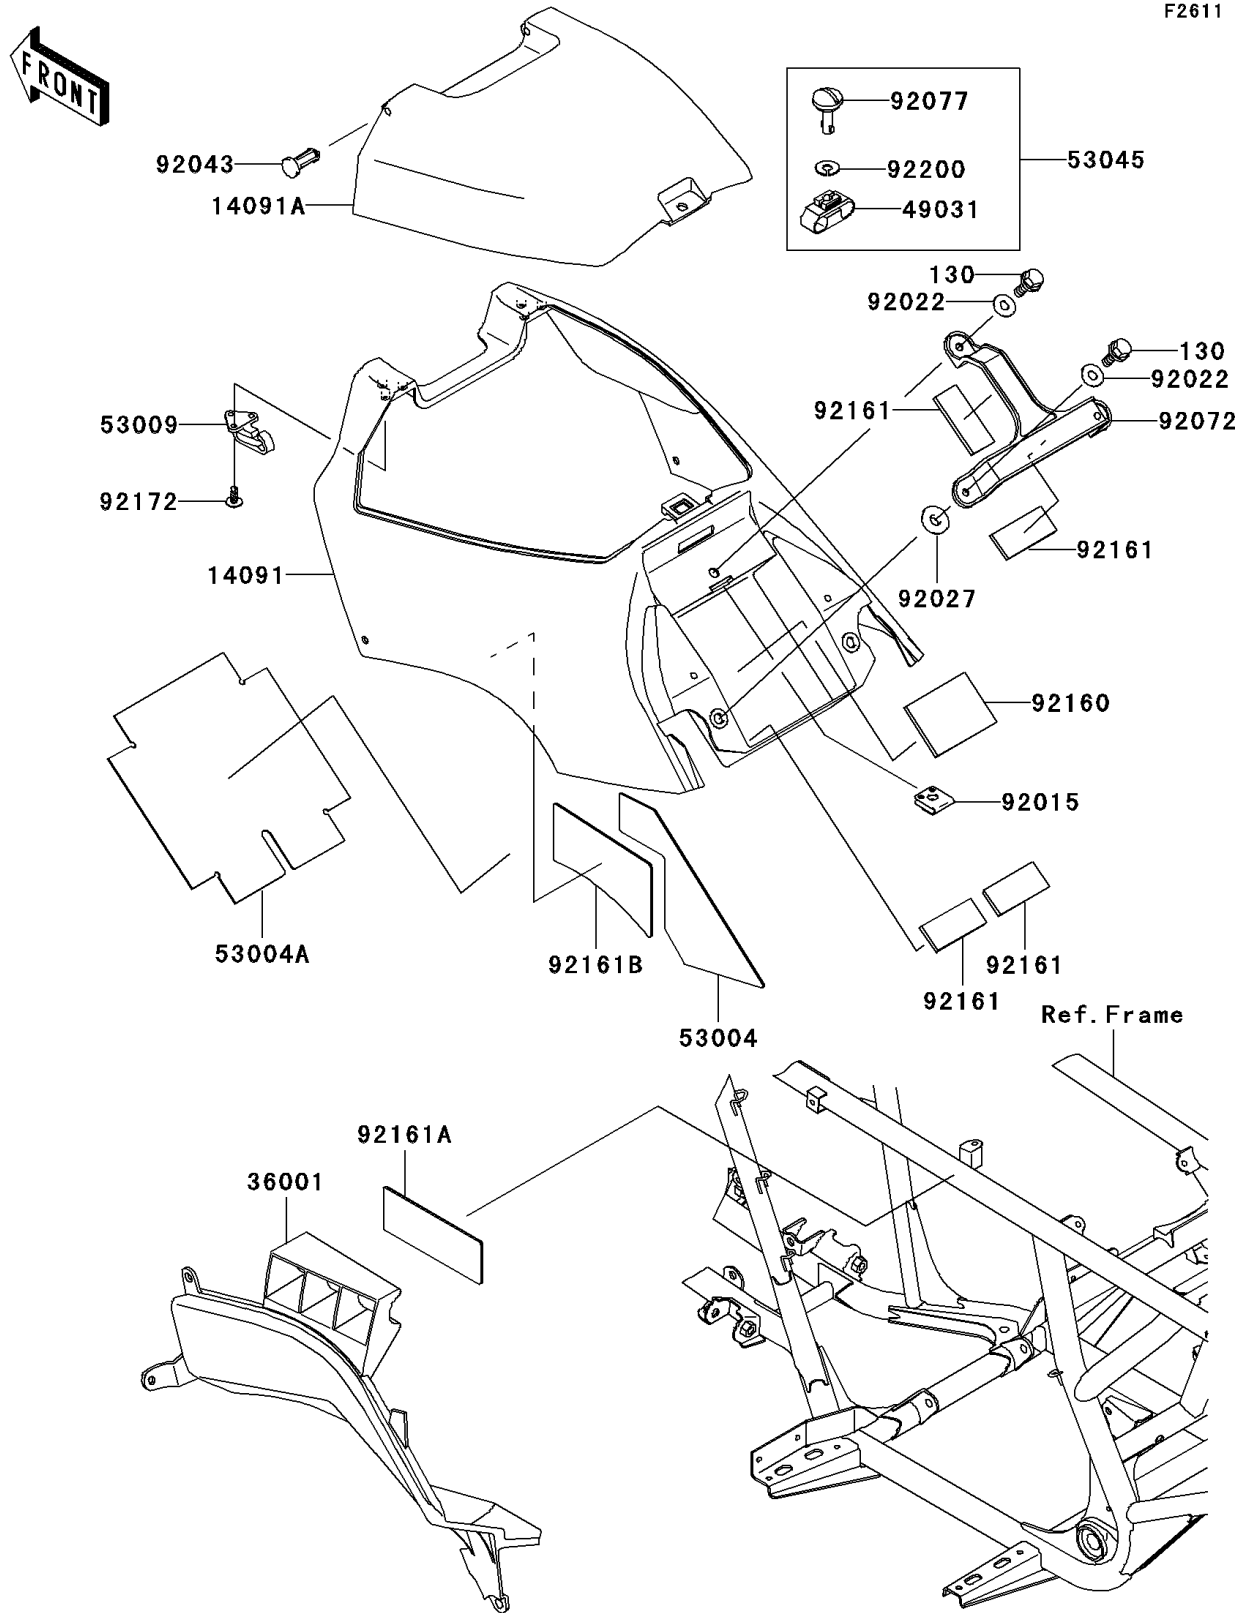

2005 Prairie® 700 4x4 Team Green™ Special Edition PARTS DIAGRAM

Side Covers

F2611

2005 Prairie® 700 4x4 Team Green™ Special Edition PARTS LIST

Side Covers

ITEM NAME	PART NUMBER	QUANTITY
BOLT-FLANGED,6X18 (Ref # 130)	130J0618	1
COVER,FUEL TANK,L.GREEN (Ref # 14091)	14091-1423-290	1
COVER,FUEL TANK,UPP,L.GREEN (Ref # 14091A)	14091-1424-290	1
COVER-SIDE (Ref # 36001)	36001-1647	1
LATCH (Ref # 49031)	49031-1060	1
MAT,FUEL TANK COVER (Ref # 53004)	53004-1148	1
MAT,BATTERY CASE (Ref # 53004A)	53004-1172	1
HINGE,FUEL TANK COVER,FR (Ref # 53009)	53009-1110	1
HOOK-ASSY,FUEL TANK COVER,RR (Ref # 53045)	53045-1070	1
NUT,CLAMP,6MM (Ref # 92015)	92015-1678	1
WASHER,6.5X16X1.0 (Ref # 92022)	92022-1093	1
COLLAR,L=4.7 (Ref # 92027)	92027-1964	1
PIN,HINGE (Ref # 92043)	92043-1623	1
BAND,BATTERY (Ref # 92072)	92072-1406	1
KNOB (Ref # 92077)	92077-1129	1
DAMPER,BATTERY (Ref # 92160)	92160-1897	1
DAMPER (Ref # 92161)	92161-1127	1
DAMPER,SIDE COVER (Ref # 92161A)	92161-1201	1
DAMPER,FUEL TANK COVER (Ref # 92161B)	92161-1202	1
SCREW,TAPPING,5X10 (Ref # 92172)	92172-1061	1
WASHER (Ref # 92200)	92200-1578	1