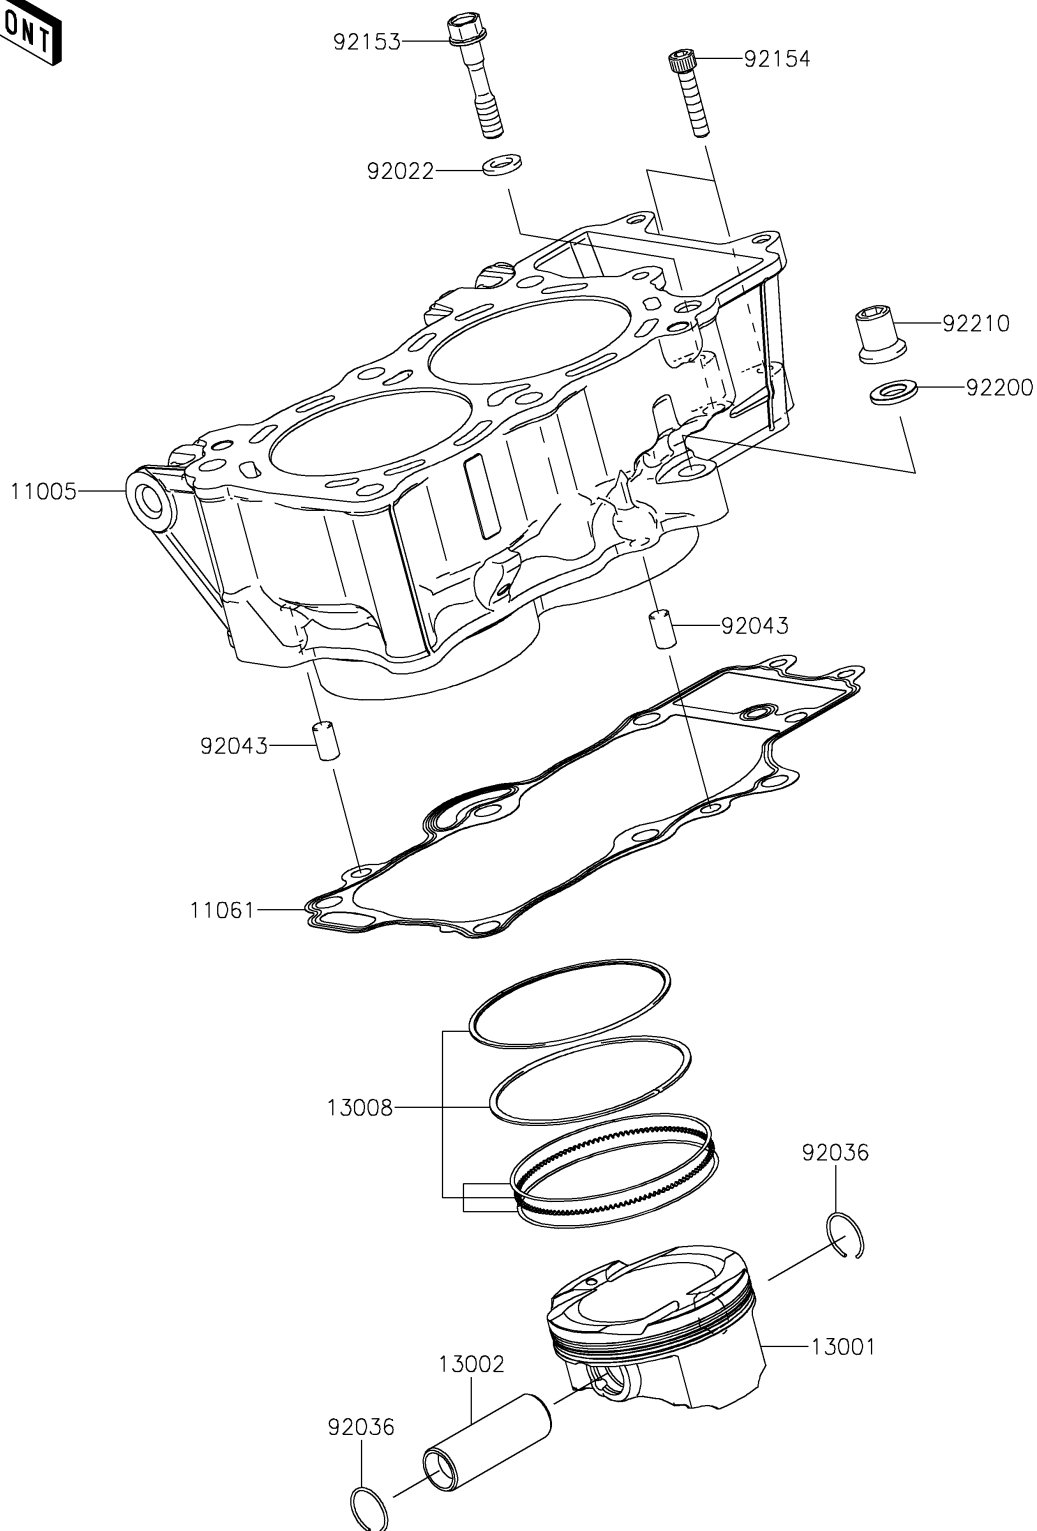

2019 PARTS DIAGRAM

Cylinder/Piston(s)

E1120

2019 PARTS LIST

Cylinder/Piston(s)

ITEM NAME	PART NUMBER	QUANTITY
CYLINDER-ENGINE (Ref # 11005)	11005-0580	1
GASKET,CYLINDER BASE (Ref # 11061)	11061-0171	1
PISTON-ENGINE (Ref # 13001)	13001-0760	1
PIN-PISTON (Ref # 13002)	13002-0007	1
RING-SET-PISTON (Ref # 13008)	13008-1196	1
WASHER,9X15.5X2 (Ref # 92022)	92022-1401	1
RING-SNAP,PISTON PIN (Ref # 92036)	92036-008	1
PIN,8X14 (Ref # 92043)	92043-1567	1
BOLT,8X43 (Ref # 92153)	92153-1011	1
BOLT,SOCKET,6X30 (Ref # 92154)	92154-0116	1
WASHER,10.5X19X2.3 (Ref # 92200)	92200-0363	1
NUT (Ref # 92210)	92210-0223	1