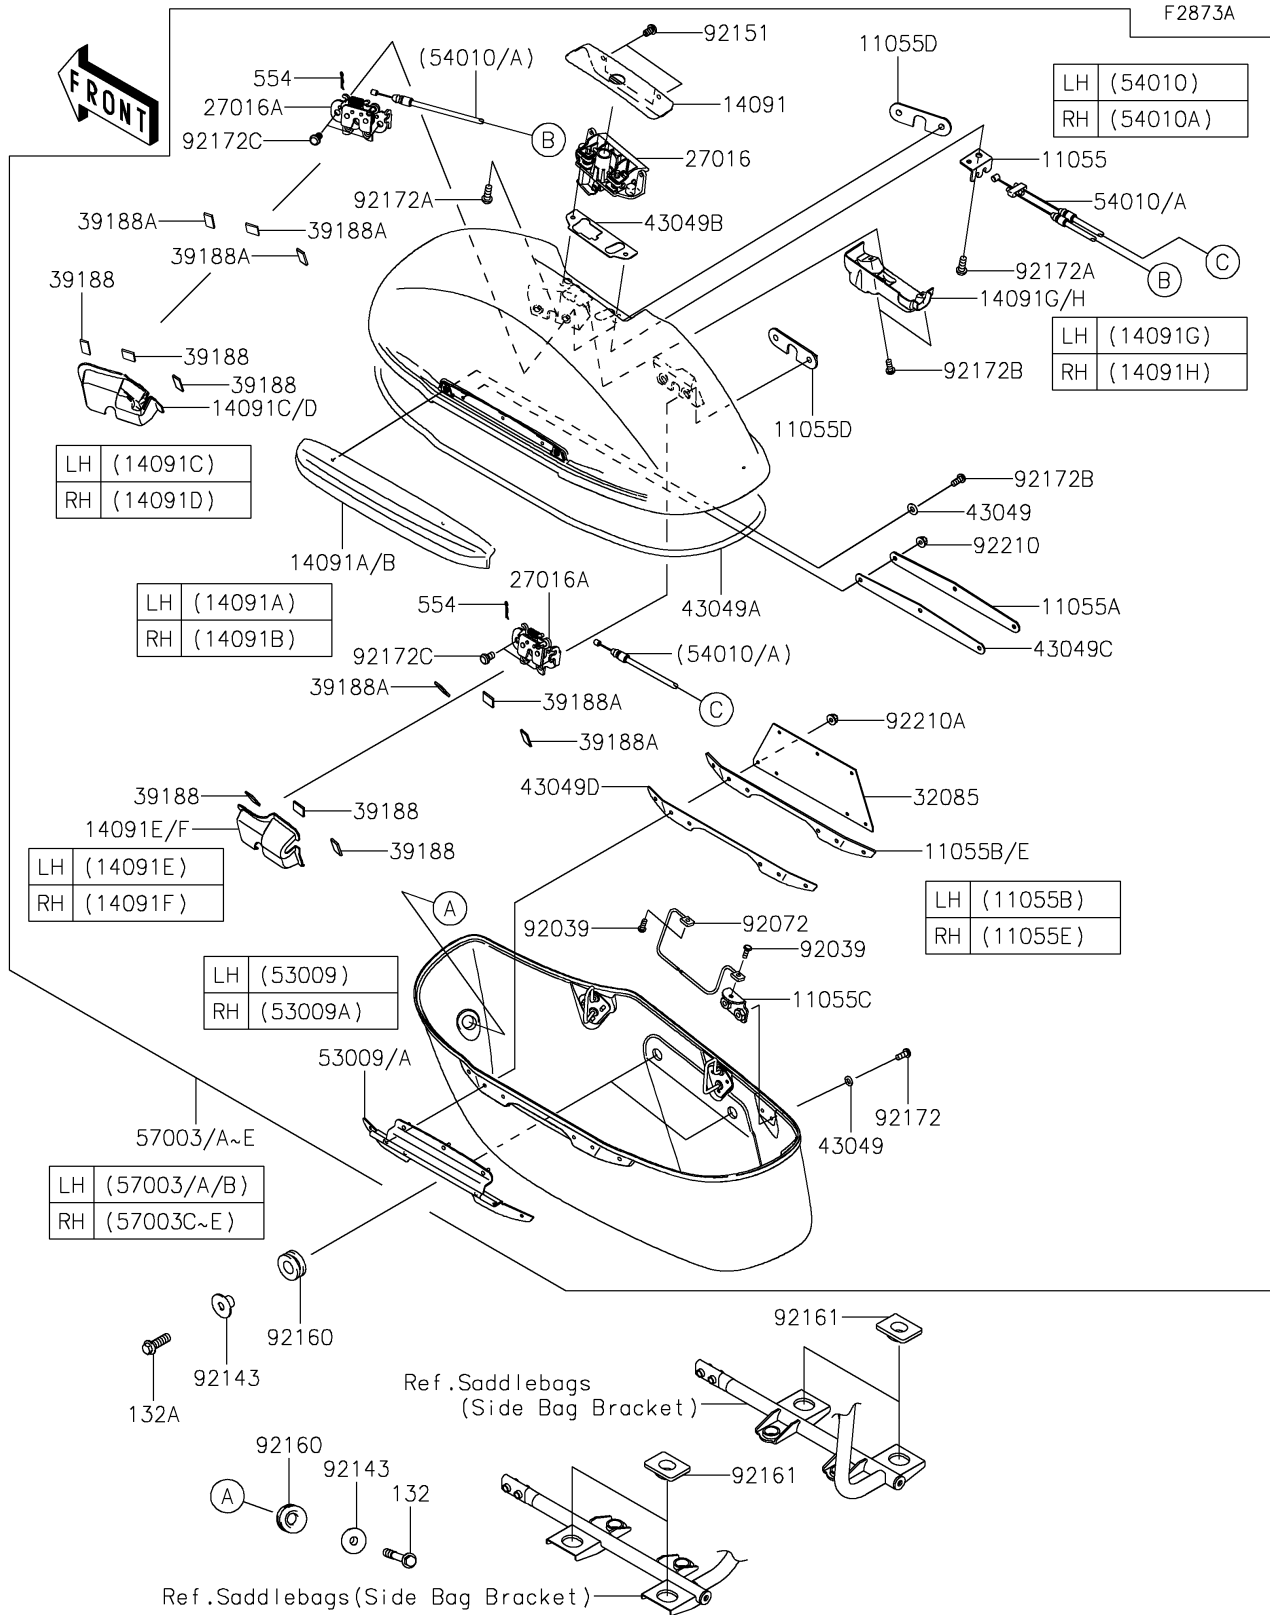

2018 Vulcan® 1700 Voyager® ABS PARTS DIAGRAM

Saddlebags(Side Bag)