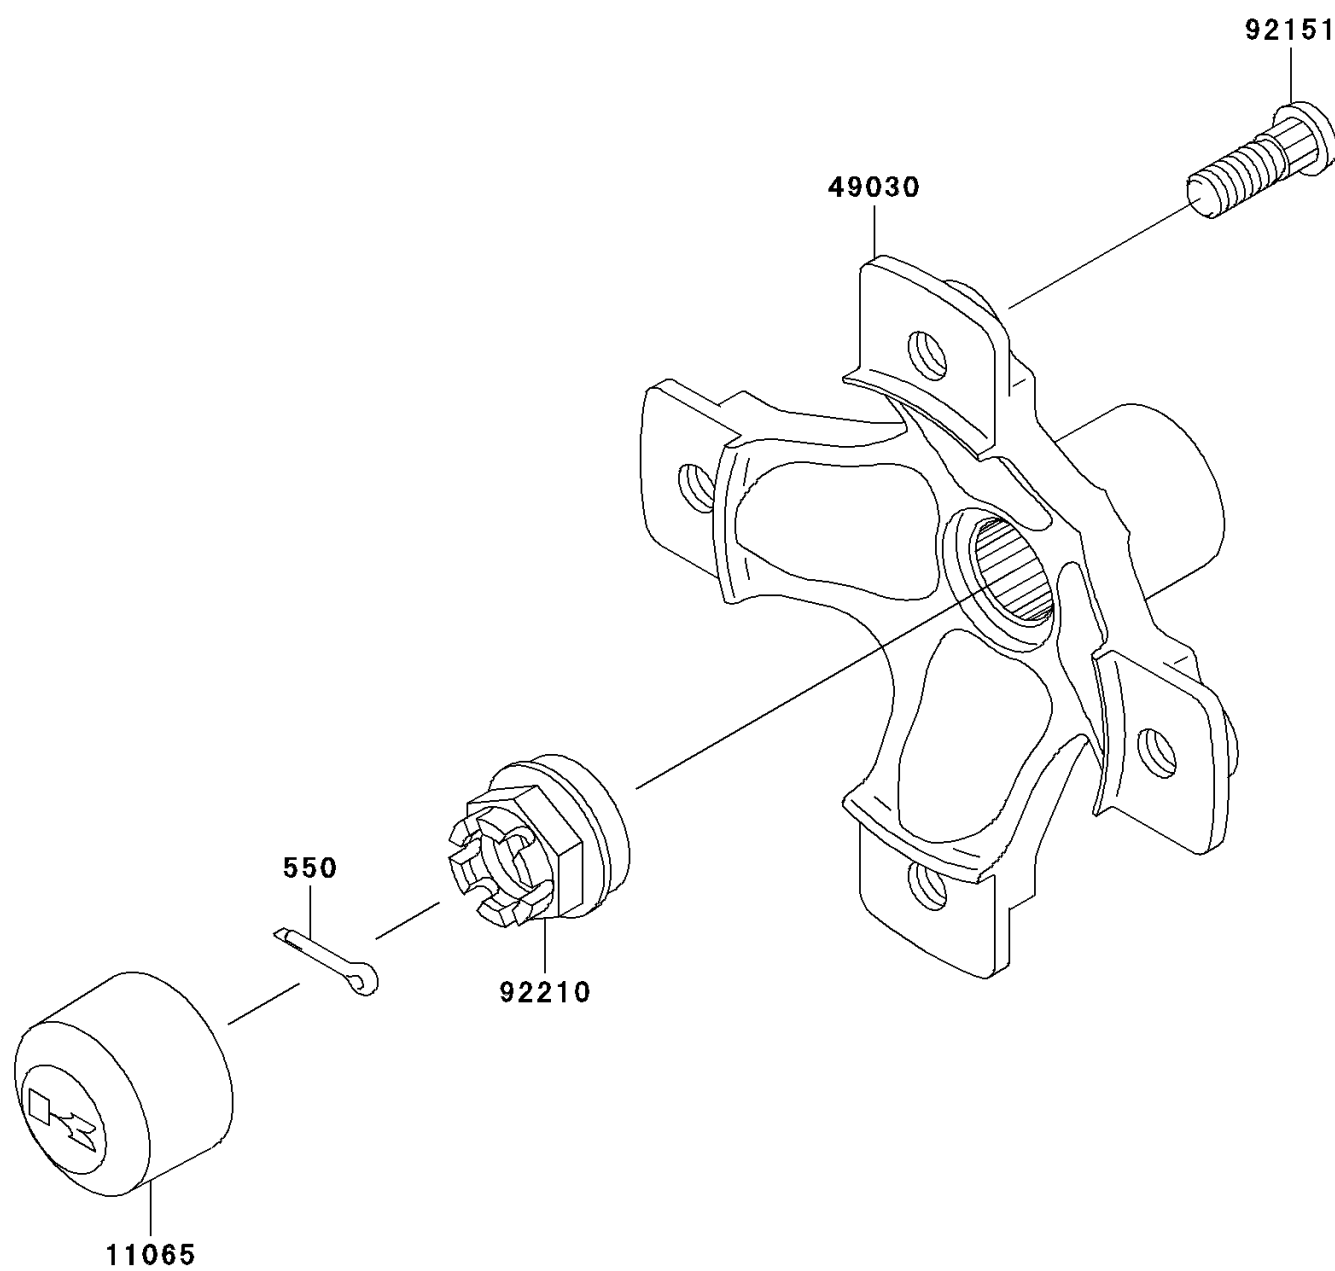

## 2005 Prairie® 700 4x4 Team Green™ Special Edition PARTS DIAGRAM

Rear Hub

F2240

## 2005 Prairie® 700 4x4 Team Green™ Special Edition PARTS LIST

Rear Hub

ITEM NAME	PART NUMBER	QUANTITY
PIN-COTTER,4.0X25 (Ref # 550)	550D4025	1
CAP,WHEEL (Ref # 11065)	11065-1153	1
HUB,RR (Ref # 49030)	49030-1140	1
BOLT,10X29.5 (Ref # 92151)	92151-1392	1
NUT,CASTLE,20MM (Ref # 92210)	92210-1381	1