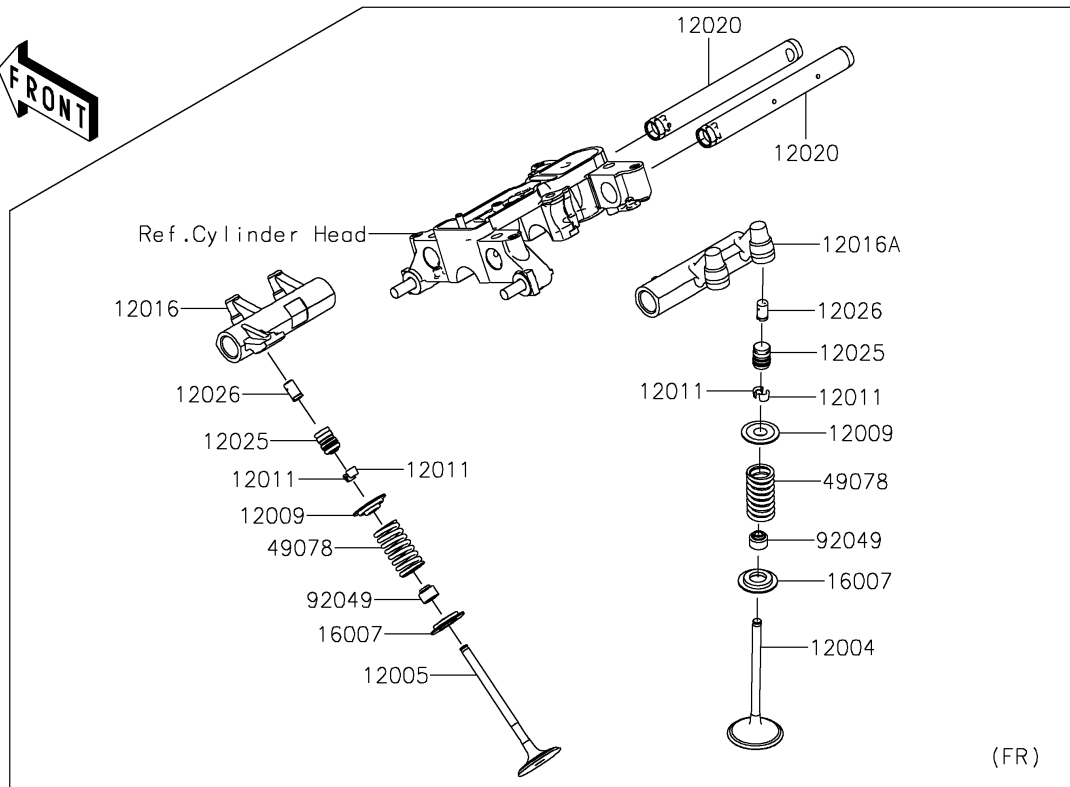

## 2018 Vulcan® 1700 Voyager® ABS PARTS DIAGRAM

Valve(s)

E1210

## 2018 Vulcan® 1700 Voyager® ABS PARTS LIST

Valve(s)

ITEM NAME	PART NUMBER	QUANTITY
VALVE-INTAKE (Ref # 12004)	12004-0001	1
VALVE-EXHAUST (Ref # 12005)	12005-0001	1
RETAINER-VALVE SPRING (Ref # 12009)	12009-0002	1
COLLET (Ref # 12011)	12011-0001	1
ARM-ROCKER (Ref # 12016)	12016-0027	1
ARM-ROCKER (Ref # 12016A)	12016-0028	1
SHAFT-ROCKER (Ref # 12020)	12020-0008	1
ADJUSTER-LASH (Ref # 12025)	12025-1053	1
CHAMBER,OIL (Ref # 12026)	12026-1001	1
SEAT-SPRING (Ref # 16007)	16007-0001	1
SPRING-ENGINE VALVE (Ref # 49078)	49078-0001	1
SEAL-OIL,RVC2 6 10.5 9.4 (Ref # 92049)	92049-0009	1