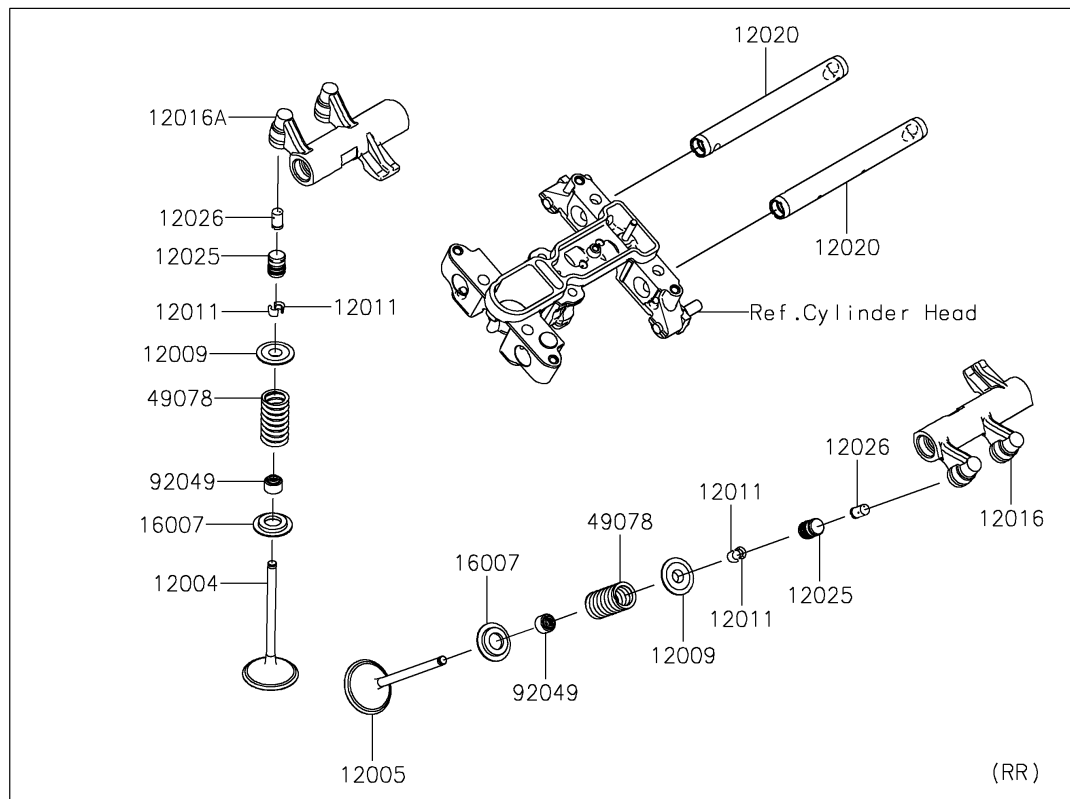

## 2018 Vulcan® 1700 Voyager® ABS PARTS DIAGRAM

Valve(s)

E1210

## 2018 Vulcan® 1700 Voyager® ABS PARTS LIST

Valve(s)

ITEM NAME	PART NUMBER	QUANTITY
VALVE-INTAKE (Ref # 12004)	12004-0001	1
VALVE-EXHAUST (Ref # 12005)	12005-0001	1
RETAINER-VALVE SPRING (Ref # 12009)	12009-0002	1
COLLET (Ref # 12011)	12011-0001	1
ARM-ROCKER (Ref # 12016)	12016-0027	1
ARM-ROCKER (Ref # 12016A)	12016-0028	1
SHAFT-ROCKER (Ref # 12020)	12020-0008	1
ADJUSTER-LASH (Ref # 12025)	12025-1053	1
CHAMBER,OIL (Ref # 12026)	12026-1001	1
SEAT-SPRING (Ref # 16007)	16007-0001	1
SPRING-ENGINE VALVE (Ref # 49078)	49078-0001	1
SEAL-OIL,RVC2 6 10.5 9.4 (Ref # 92049)	92049-0009	1