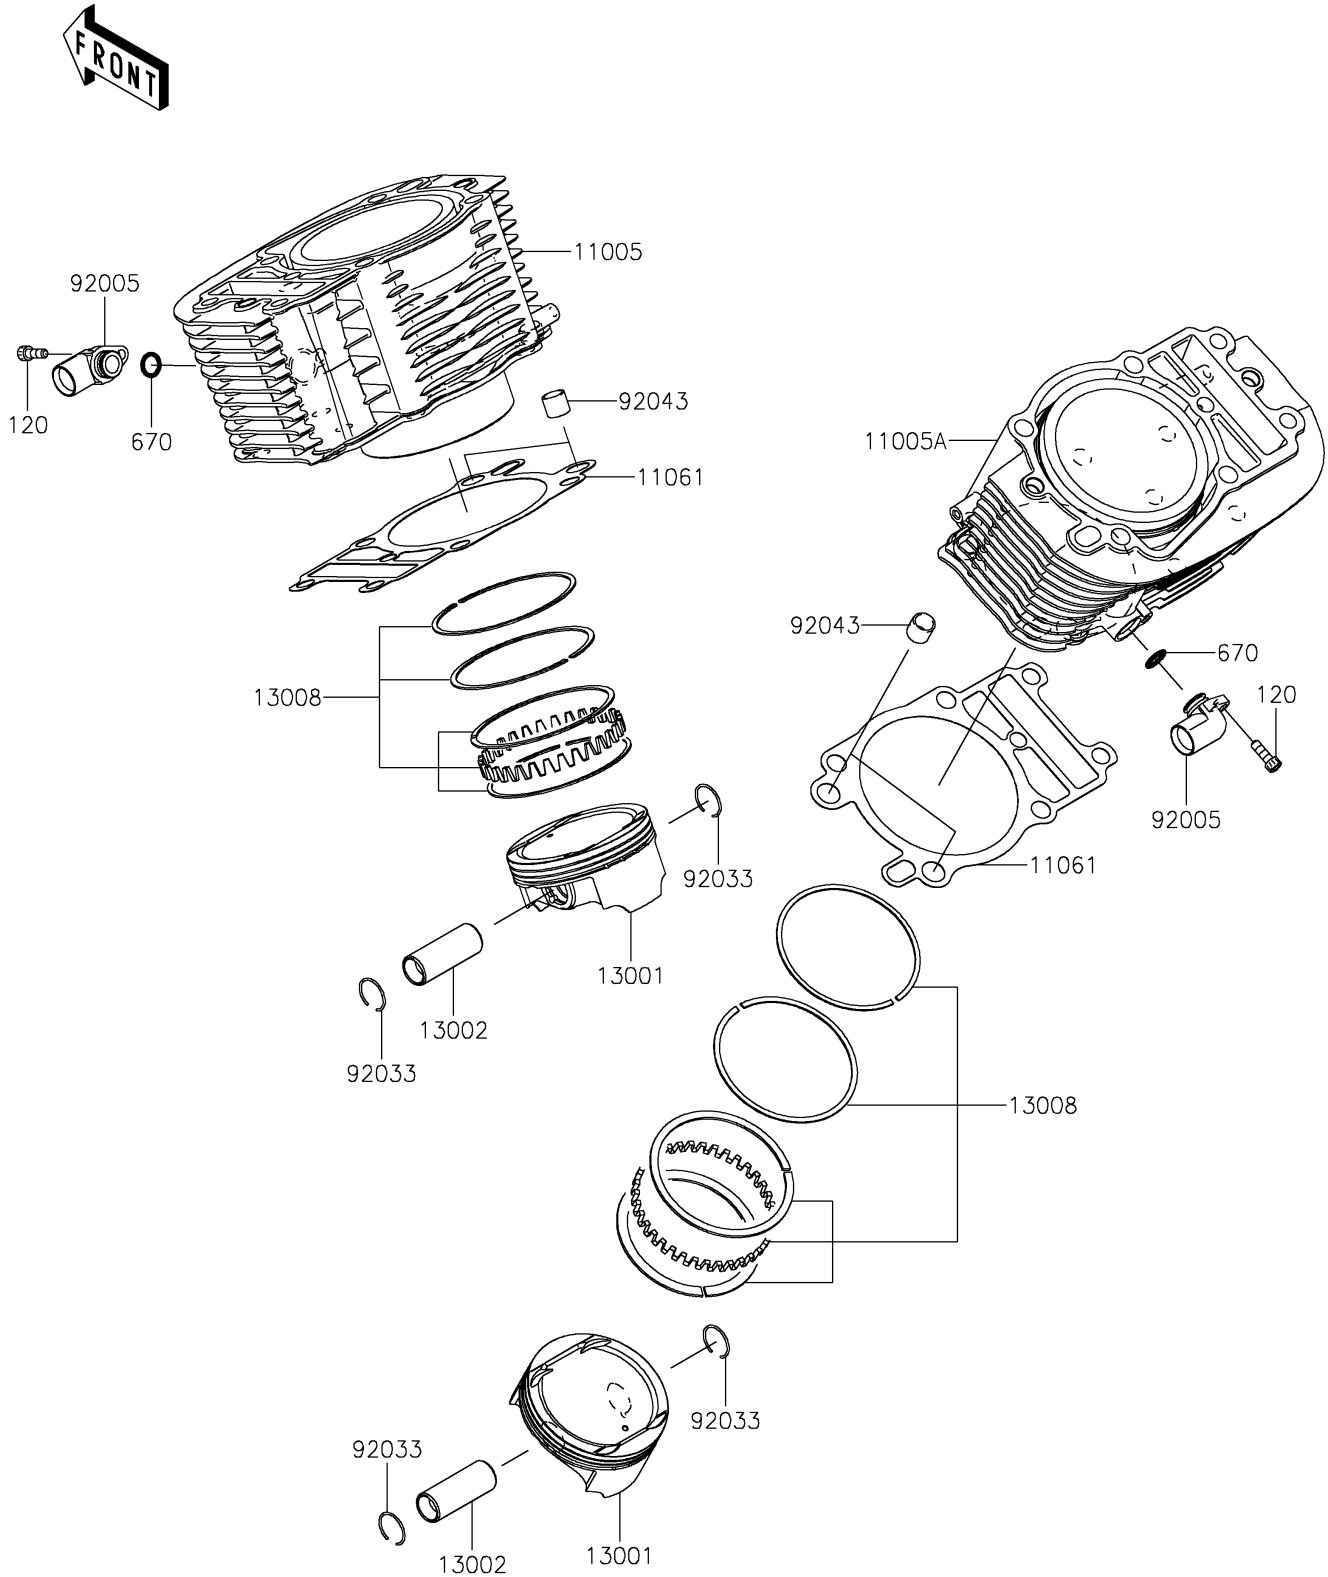

2018 Vulcan® 1700 Voyager® ABS PARTS DIAGRAM

Cylinder/Piston(s)

E1120

2018 Vulcan® 1700 Voyager® ABS PARTS LIST

Cylinder/Piston(s)

ITEM NAME	PART NUMBER	QUANTITY
CYLINDER-ENGINE,FR (Ref # 11005)	11005-0691	1
CYLINDER-ENGINE,RR (Ref # 11005A)	11005-0693	1
GASKET,CYLINDER BASE (Ref # 11061)	11061-0335	1
BOLT-SOCKET,6X18 (Ref # 120)	120CB0618	1
PISTON-ENGINE (Ref # 13001)	13001-0124	1
PIN-PISTON (Ref # 13002)	13002-0023	1
RING-SET-PISTON (Ref # 13008)	13008-0044	1
O RING,15MM (Ref # 670)	670B2015	1
FITTING (Ref # 92005)	92005-0098	1
RING-SNAP (Ref # 92033)	92033-3721	1
PIN,13X16X14 (Ref # 92043)	92043-1608	1