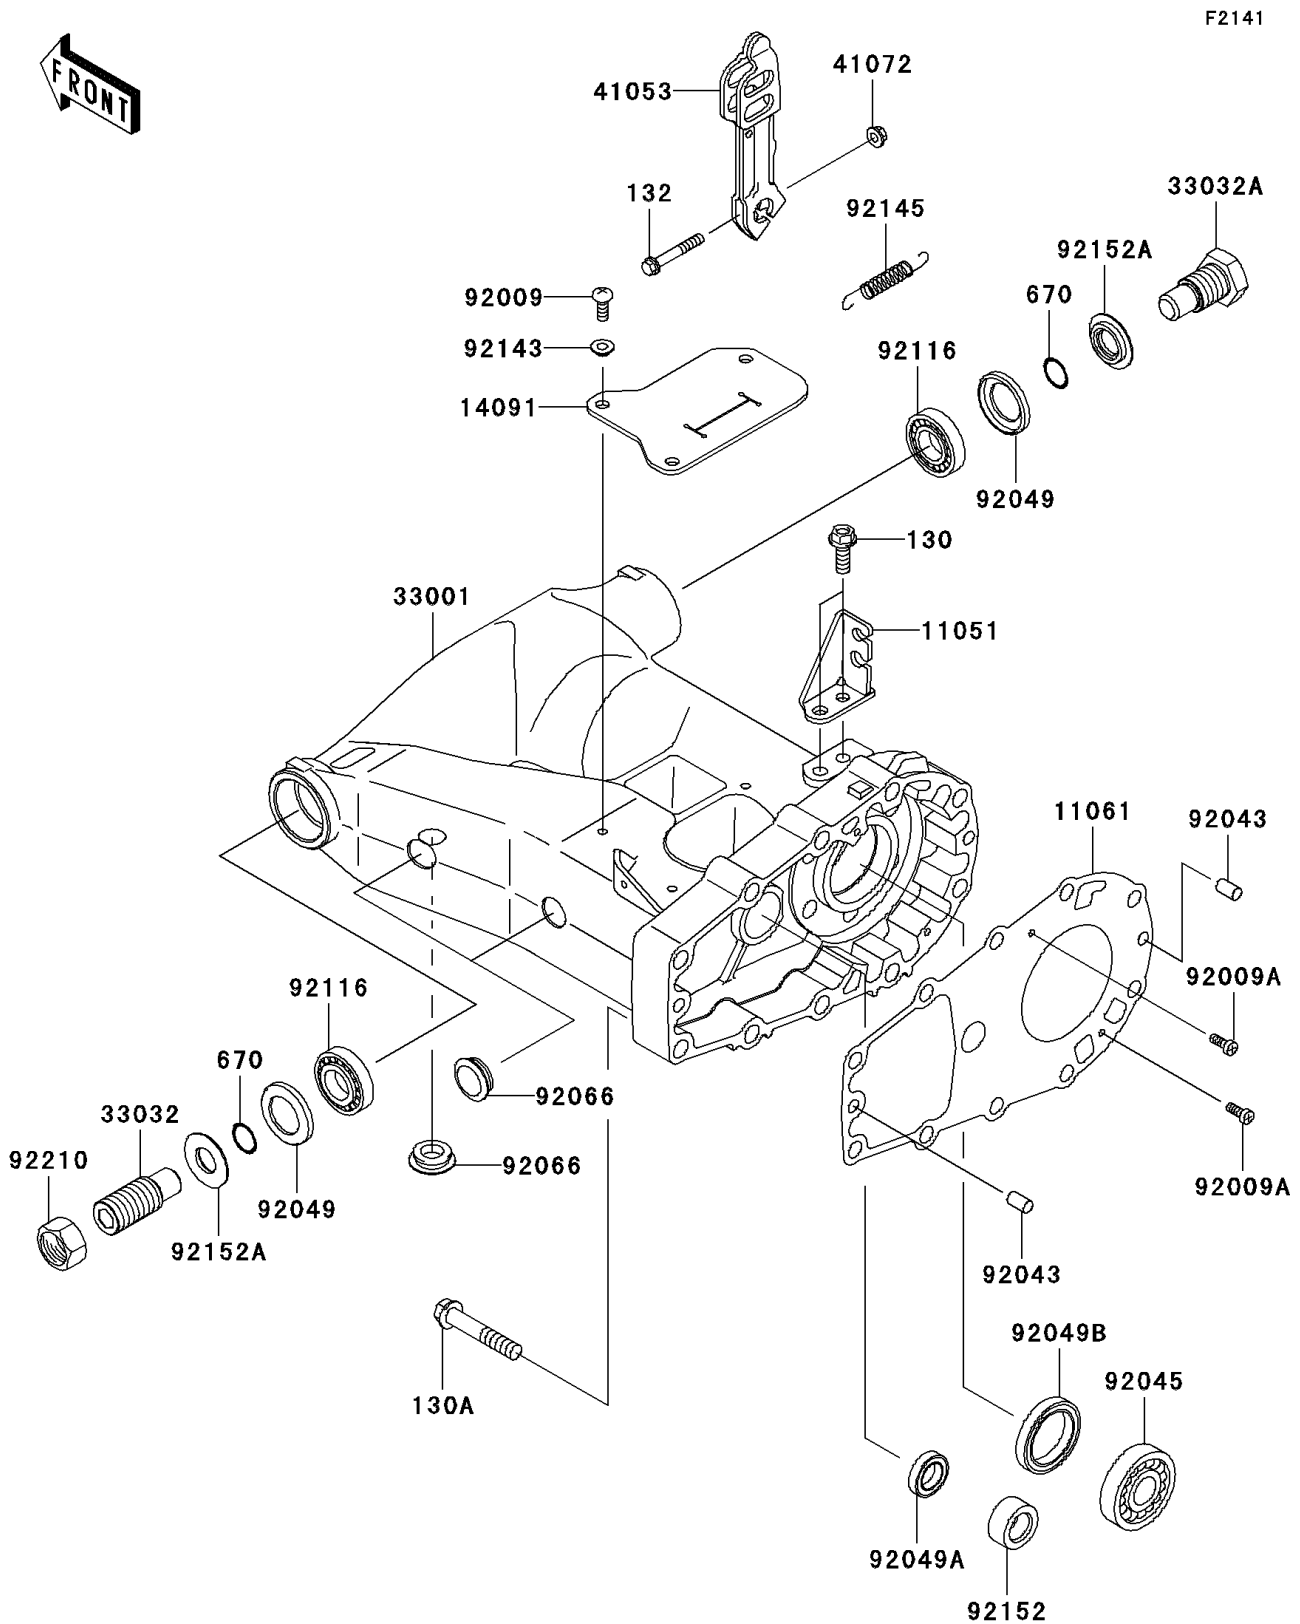

## 2005 Prairie® 700 4x4 Team Green™ Special Edition PARTS DIAGRAM

Swingarm

## 2005 Prairie® 700 4x4 Team Green™ Special Edition PARTS LIST

Swingarm

ITEM NAME	PART NUMBER	QUANTITY
BOLT-FLANGED,8X22 (Ref # 130)	130J0822	1
BOLT-FLANGED,10X55 (Ref # 130A)	130P1055	1
BOLT-FLANGED-SMALL,6X40 (Ref # 132)	132G0640	1
O RING,16MM (Ref # 670)	670B2016	1
BRACKET,CABLE (Ref # 11051)	11051-1762	1
GASKET,SWING ARM (Ref # 11061)	11061-1065	1
COVER (Ref # 14091)	14091-7508	1
ARM-COMP-SWING (Ref # 33001)	33001-0008	1
SHAFT-SWING ARM,LEFT SIDE (Ref # 33032)	33032-1197	1
SHAFT-SWING ARM,RIGHT SIDE (Ref # 33032A)	33032-1200	1
LEVER-BRAKE CAM (Ref # 41053)	41053-1094	1
NUT,6MM (Ref # 41072)	41072-007	1
SCREW,TAPPING,6X16 (Ref # 92009)	92009-1166	1
SCREW,4X10 (Ref # 92009A)	92009-1936	1
PIN,8X14 (Ref # 92043)	92043-1567	1
BEARING-BALL,TMBO/28C3 (Ref # 92045)	92045-1427	1
SEAL-OIL,26406 (Ref # 92049)	92049-1030	1
SEAL-OIL,TC17X28X6 (Ref # 92049A)	92049-1537	1
SEAL-OIL,HTC35X48X7 (Ref # 92049B)	92049-1538	1
PLUG (Ref # 92066)	92066-1534	1
BEARING-ROLLER,4T30203E1 (Ref # 92116)	92116-1001	1
COLLAR (Ref # 92143)	92143-1331	1
SPRING,BRAKE LEVER RETURN (Ref # 92145)	92145-1313	1
COLLAR (Ref # 92152)	92152-1240	1
COLLAR (Ref # 92152A)	92152-1356	1
NUT,22MM (Ref # 92210)	92210-0190	1