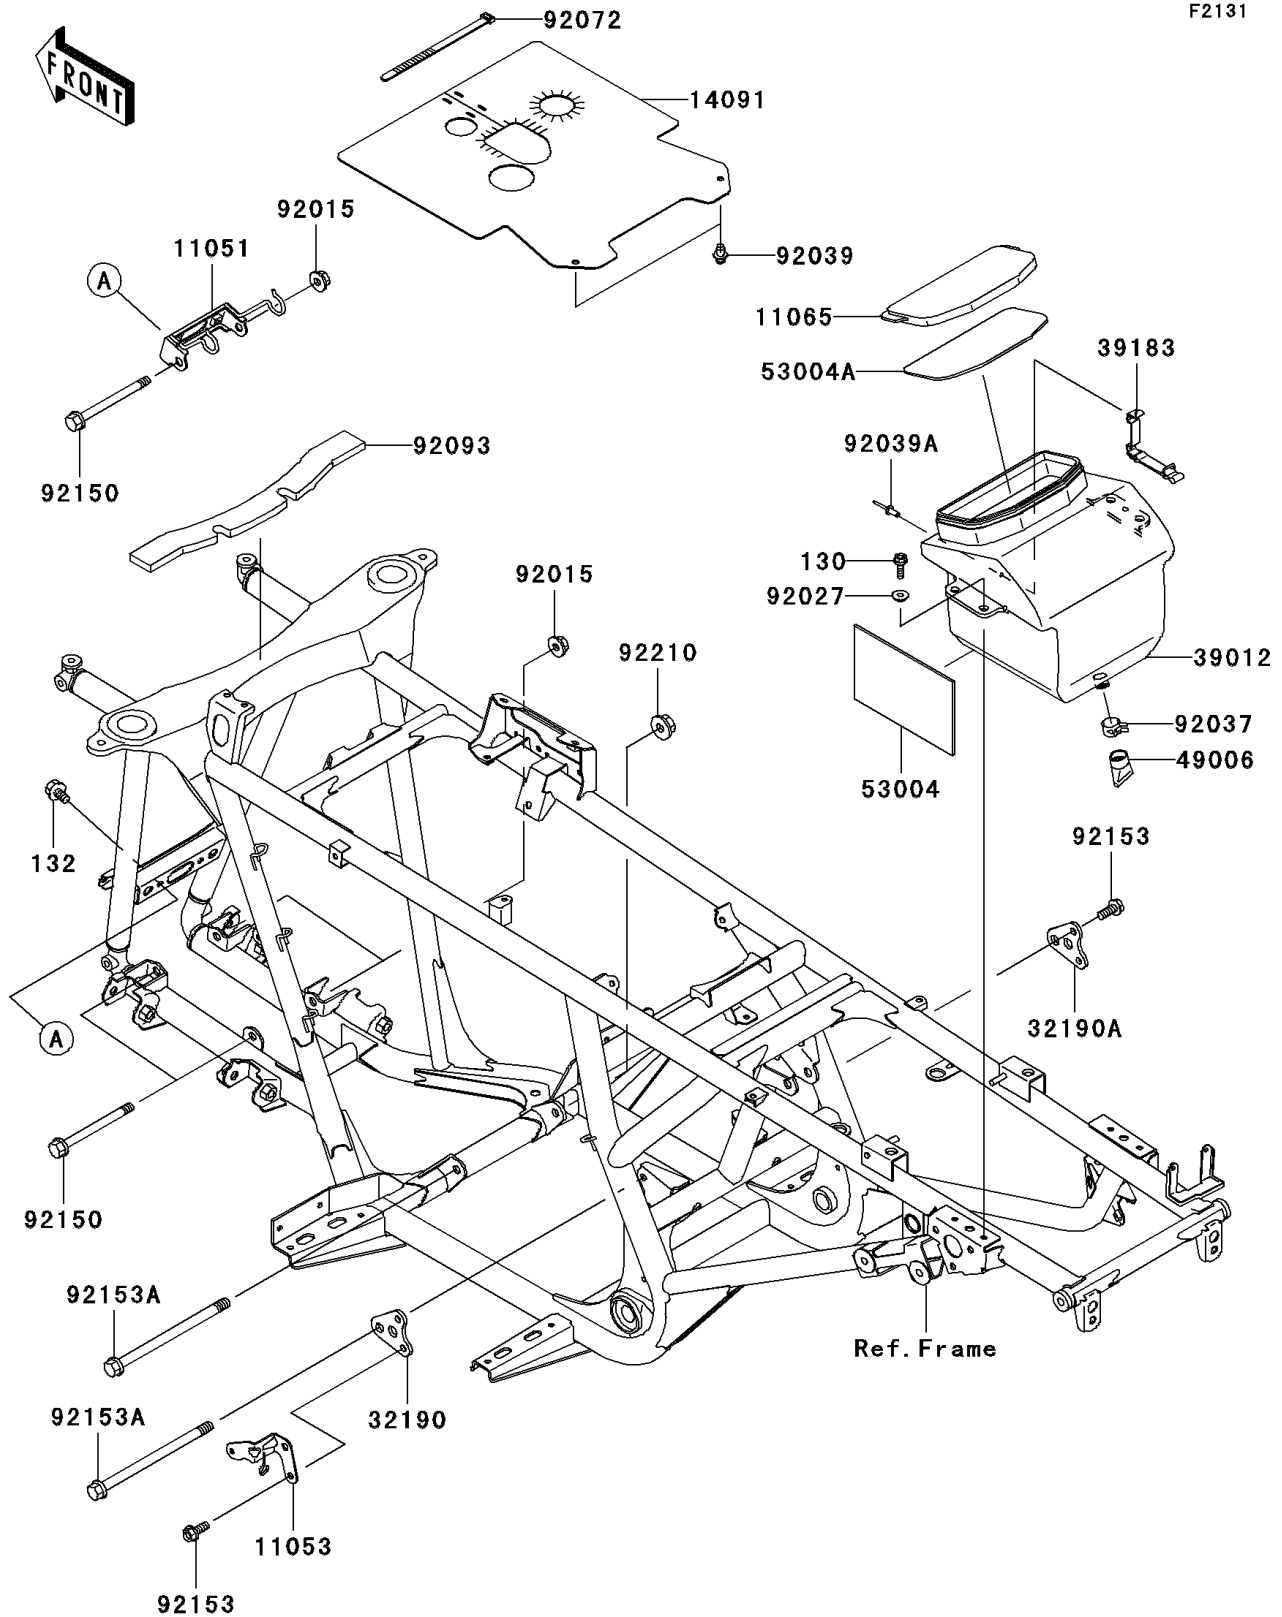

2005 Prairie® 700 4x4 Team Green™ Special Edition PARTS DIAGRAM

Frame Fittings

F2131

2005 Prairie® 700 4x4 Team Green™ Special Edition PARTS LIST

Frame Fittings

ITEM NAME	PART NUMBER	QUANTITY
BOLT-FLANGED,6X20 (Ref # 130)	130G0620	1
BOLT-FLANGED-SMALL,8X14 (Ref # 132)	132J0814	1
BRACKET,FRONT DIFF (Ref # 11051)	11051-1929	1
BRACKET,RESERVOIR TANK (Ref # 11053)	11053-0481	1
CAP,STORAGE CASE (Ref # 11065)	11065-1154	1
COVER,FR,UPP (Ref # 14091)	14091-1347	1
BRACKET-ENGINE,RR,UPP,LH (Ref # 32190)	32190-0045	1
BRACKET-ENGINE,RR,UPP,RH (Ref # 32190A)	32190-0046	1
CASE-STORAGE (Ref # 39012)	39012-1064	1
BAND-ASSY,TOOL BAG (Ref # 39183)	39183-1065	1
BOOT (Ref # 49006)	49006-1292	1
MAT,STORAGE CASE (Ref # 53004)	53004-1139	1
MAT,STORAGE CASE CAP (Ref # 53004A)	53004-1147	1
NUT,LOCK,FLANGED,10MM (Ref # 92015)	92015-1717	1
COLLAR (Ref # 92027)	92027-1936	1
CLAMP,HOSE CLIP (Ref # 92037)	92037-1460	1
RIVET (Ref # 92039)	92039-1229	1
RIVET,4.8MM (Ref # 92039A)	92039-3719	1
BAND,L=123 (Ref # 92072)	92072-030	1
SEAL (Ref # 92093)	92093-1555	1
BOLT,FLANGED,10X120 (Ref # 92150)	92150-1642	1
BOLT,FLANGED,8X20 (Ref # 92153)	92153-0948	1
BOLT,FLANGED,12X190 (Ref # 92153A)	92153-1272	1
NUT,LOCK,FLANGED,12MM (Ref # 92210)	92210-1150	1