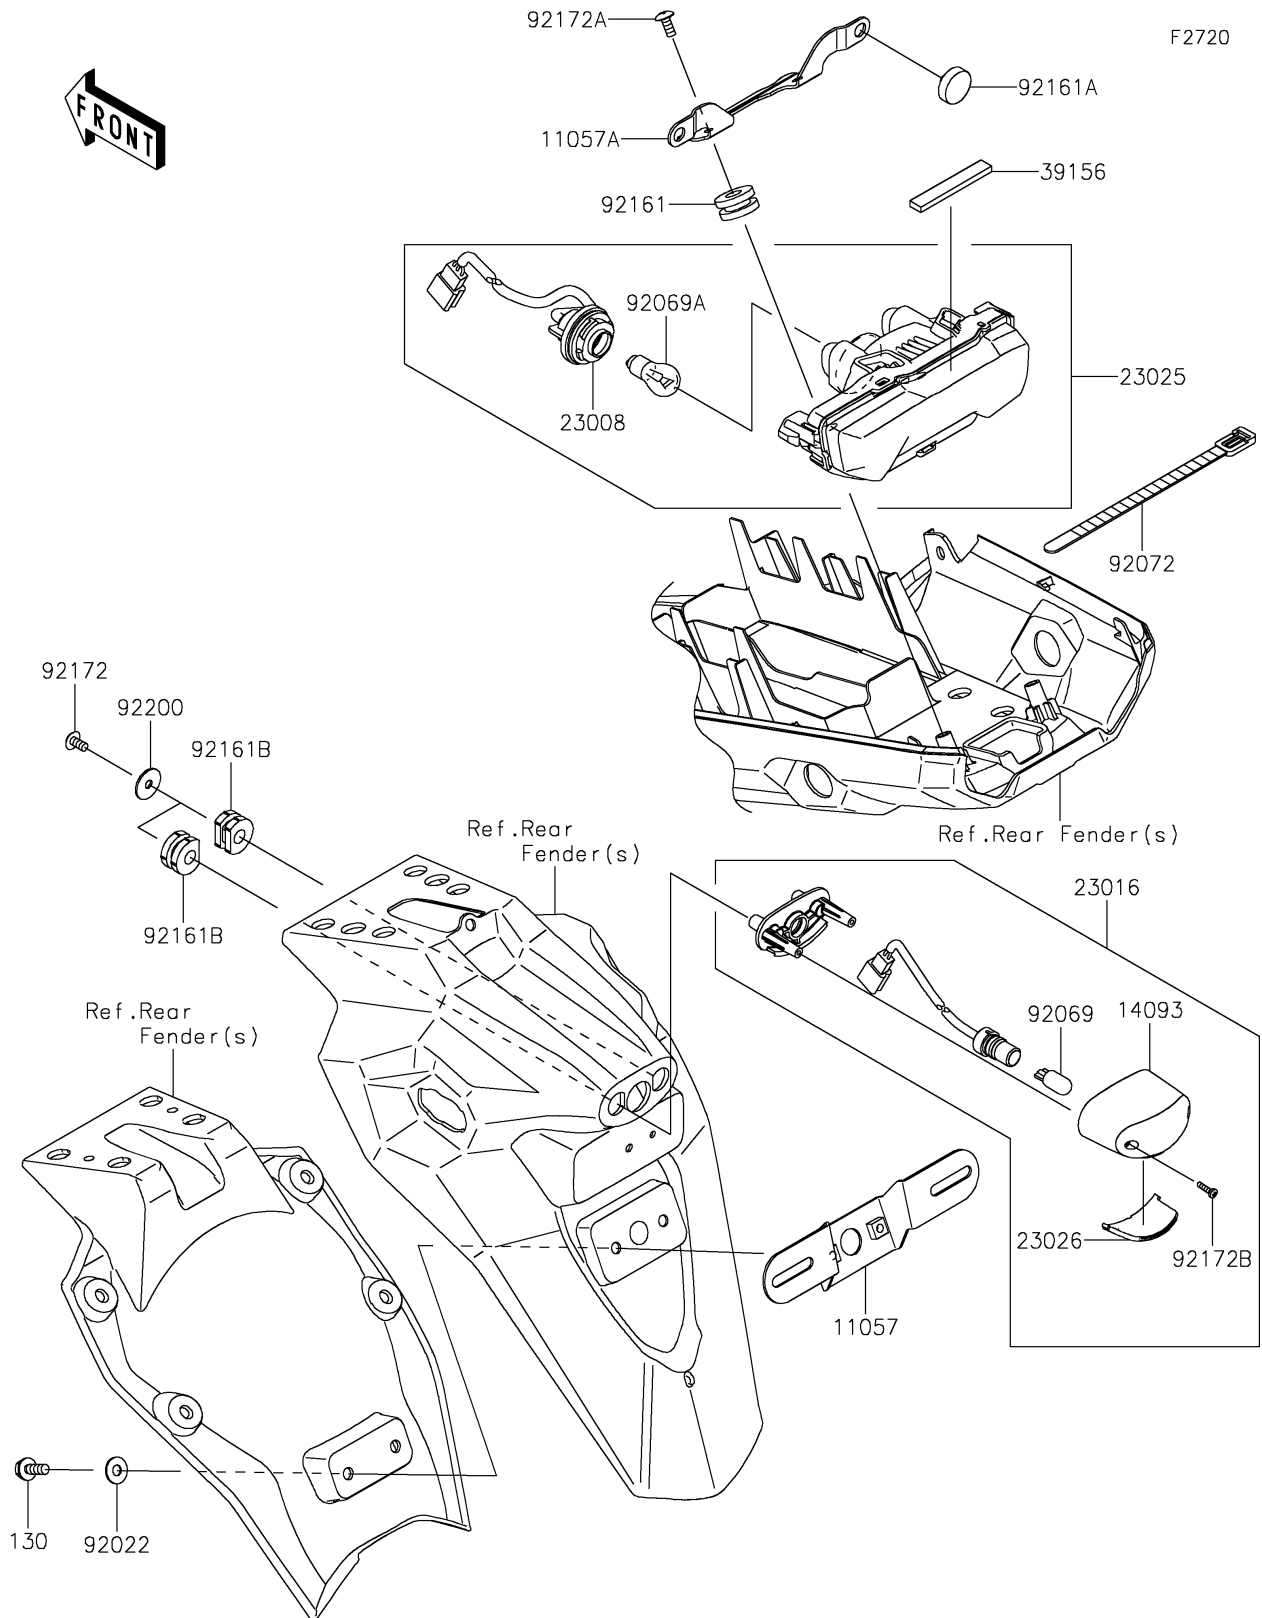

2017 PARTS DIAGRAM

Taillight(s)

2017 PARTS LIST

Taillight(s)

ITEM NAME	PART NUMBER	QUANTITY
BRACKET,LICENSE PLATE (Ref # 11057)	11057-1046	1
BRACKET (Ref # 11057A)	11057-1351	1
BOLT-FLANGED,6X16 (Ref # 130)	130BA0616	1
COVER,LICENSE LAMP (Ref # 14093)	14093-0525	1
SOCKET-ASSY (Ref # 23008)	23008-0182	1
LAMP-ASSY,LICENSE (Ref # 23016)	23016-0600	1
LAMP-TAIL (Ref # 23025)	23025-0363	1
LENS,LICENSE LAMP (Ref # 23026)	23026-0025	1
PAD,9X60X4 (Ref # 39156)	39156-0820	1
WASHER,6.5X16X1.0 (Ref # 92022)	92022-1093	1
BULB,12V 5W (Ref # 92069)	92069-1016	1
BULB,12V 21/5W (Ref # 92069A)	92069-1084	1
BAND,L=140 (Ref # 92072)	92072-1293	1
DAMPER (Ref # 92161)	92161-0163	1
DAMPER (Ref # 92161A)	92161-0336	1
DAMPER (Ref # 92161B)	92161-0776	1
SCREW,TAPPING,5X16 (Ref # 92172)	92172-0427	1
SCREW,5X12 (Ref # 92172A)	92172-0821	1
SCREW,4X12 (Ref # 92172B)	92172-0904	1
WASHER,5.5X20X1.2 (Ref # 92200)	92200-0284	1