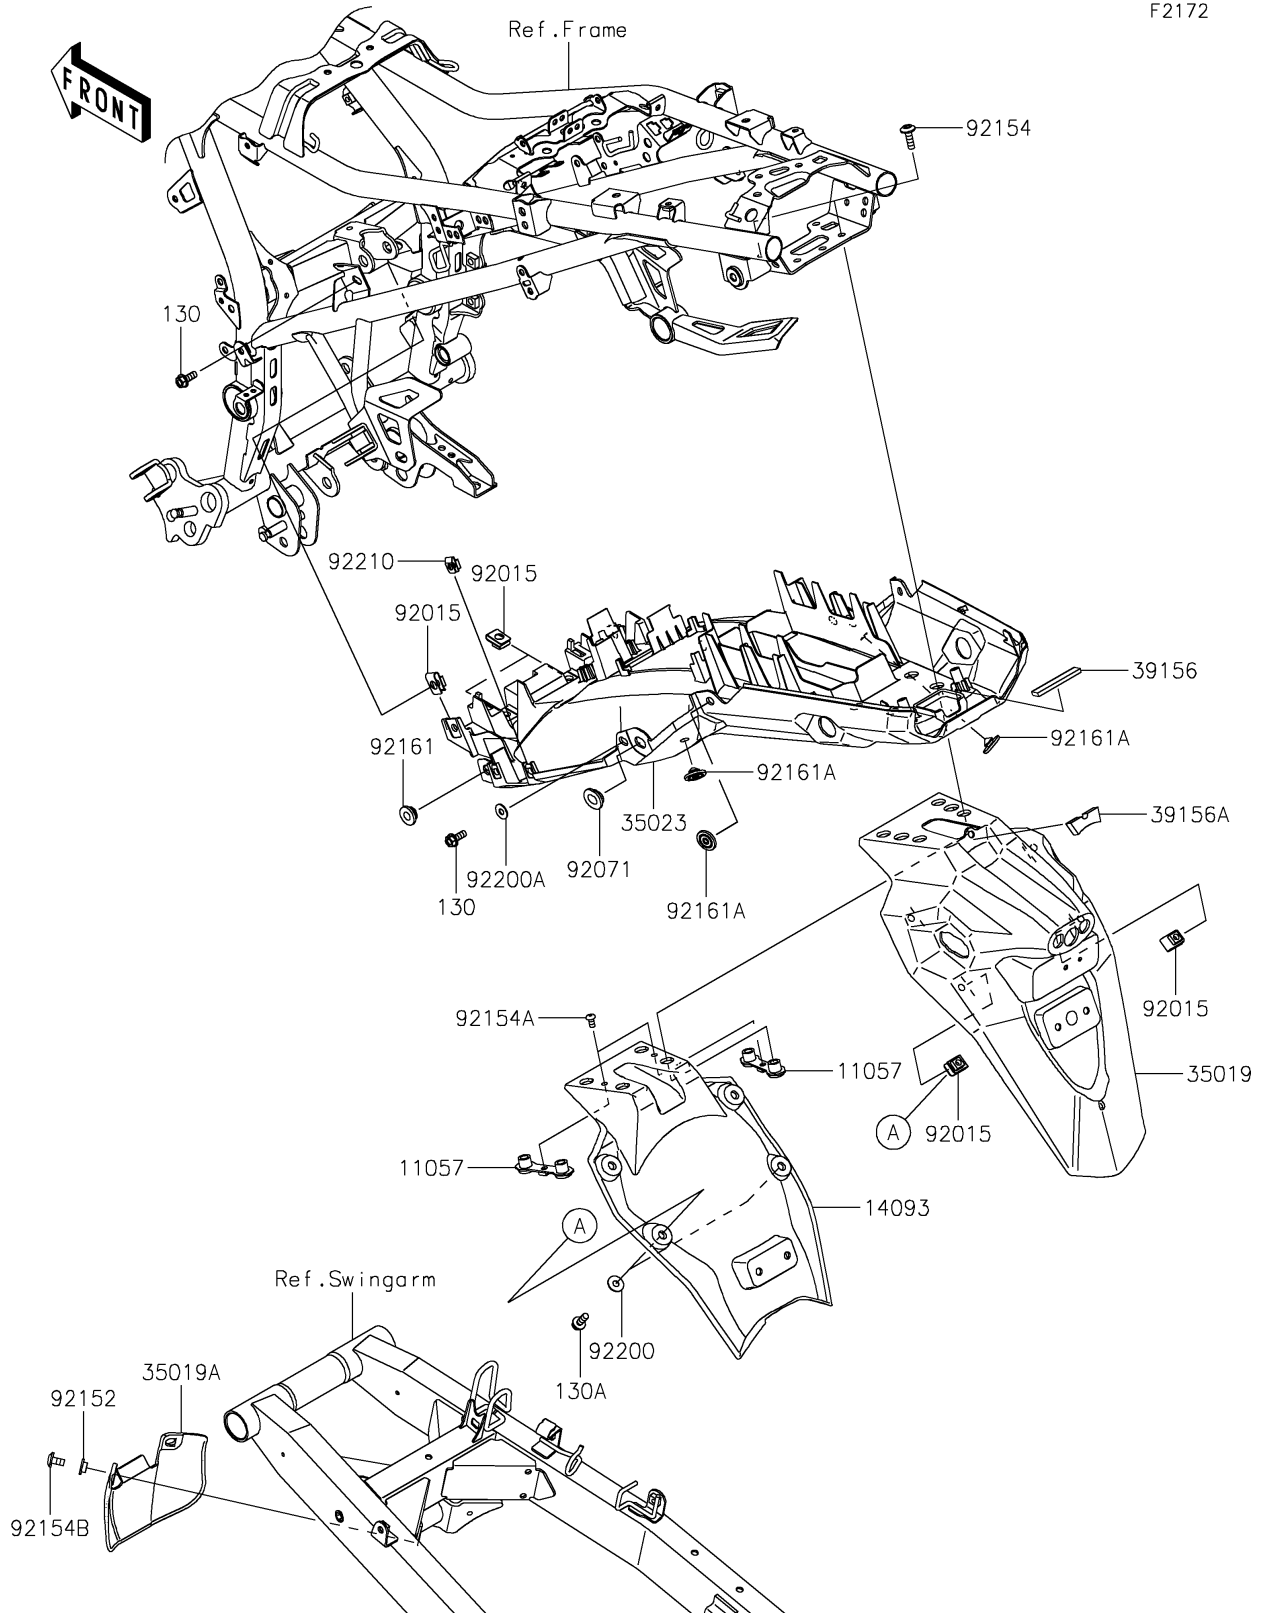

2017 PARTS DIAGRAM

Rear Fender(s)

F2172

2017 PARTS LIST

Rear Fender(s)

ITEM NAME	PART NUMBER	QUANTITY
BRACKET (Ref # 11057)	11057-0556	1
BOLT-FLANGED,6X16 (Ref # 130)	130BA0616	1
BOLT-FLANGED,6X16 (Ref # 130A)	130BB0616	1
COVER (Ref # 14093)	14093-0552	1
FLAP,RR (Ref # 35019)	35019-0632	1
FLAP,SWA,LWR (Ref # 35019A)	35019-0634	1
FENDER-REAR (Ref # 35023)	35023-0427	1
PAD,9X60X4 (Ref # 39156)	39156-0820	1
PAD (Ref # 39156A)	39156-2211	1
NUT,6MM (Ref # 92015)	92015-1602	1
GROMMET,20X24X7.5 (Ref # 92071)	92071-0766	1
COLLAR (Ref # 92152)	92152-2296	1
BOLT,SOCKET,6X20 (Ref # 92154)	92154-0918	1
BOLT,SOCKET,5X10 (Ref # 92154A)	92154-1547	1
BOLT,SOCKET,6X12 (Ref # 92154B)	92154-2355	1
DAMPER (Ref # 92161)	92161-1531	1
DAMPER,8X22X10 (Ref # 92161A)	92161-1685	1
WASHER,6.5X17X1 (Ref # 92200)	92200-0430	1
WASHER,6.5X16X1.0 (Ref # 92200A)	92200-0796	1
NUT,5MM (Ref # 92210)	92210-0817	1