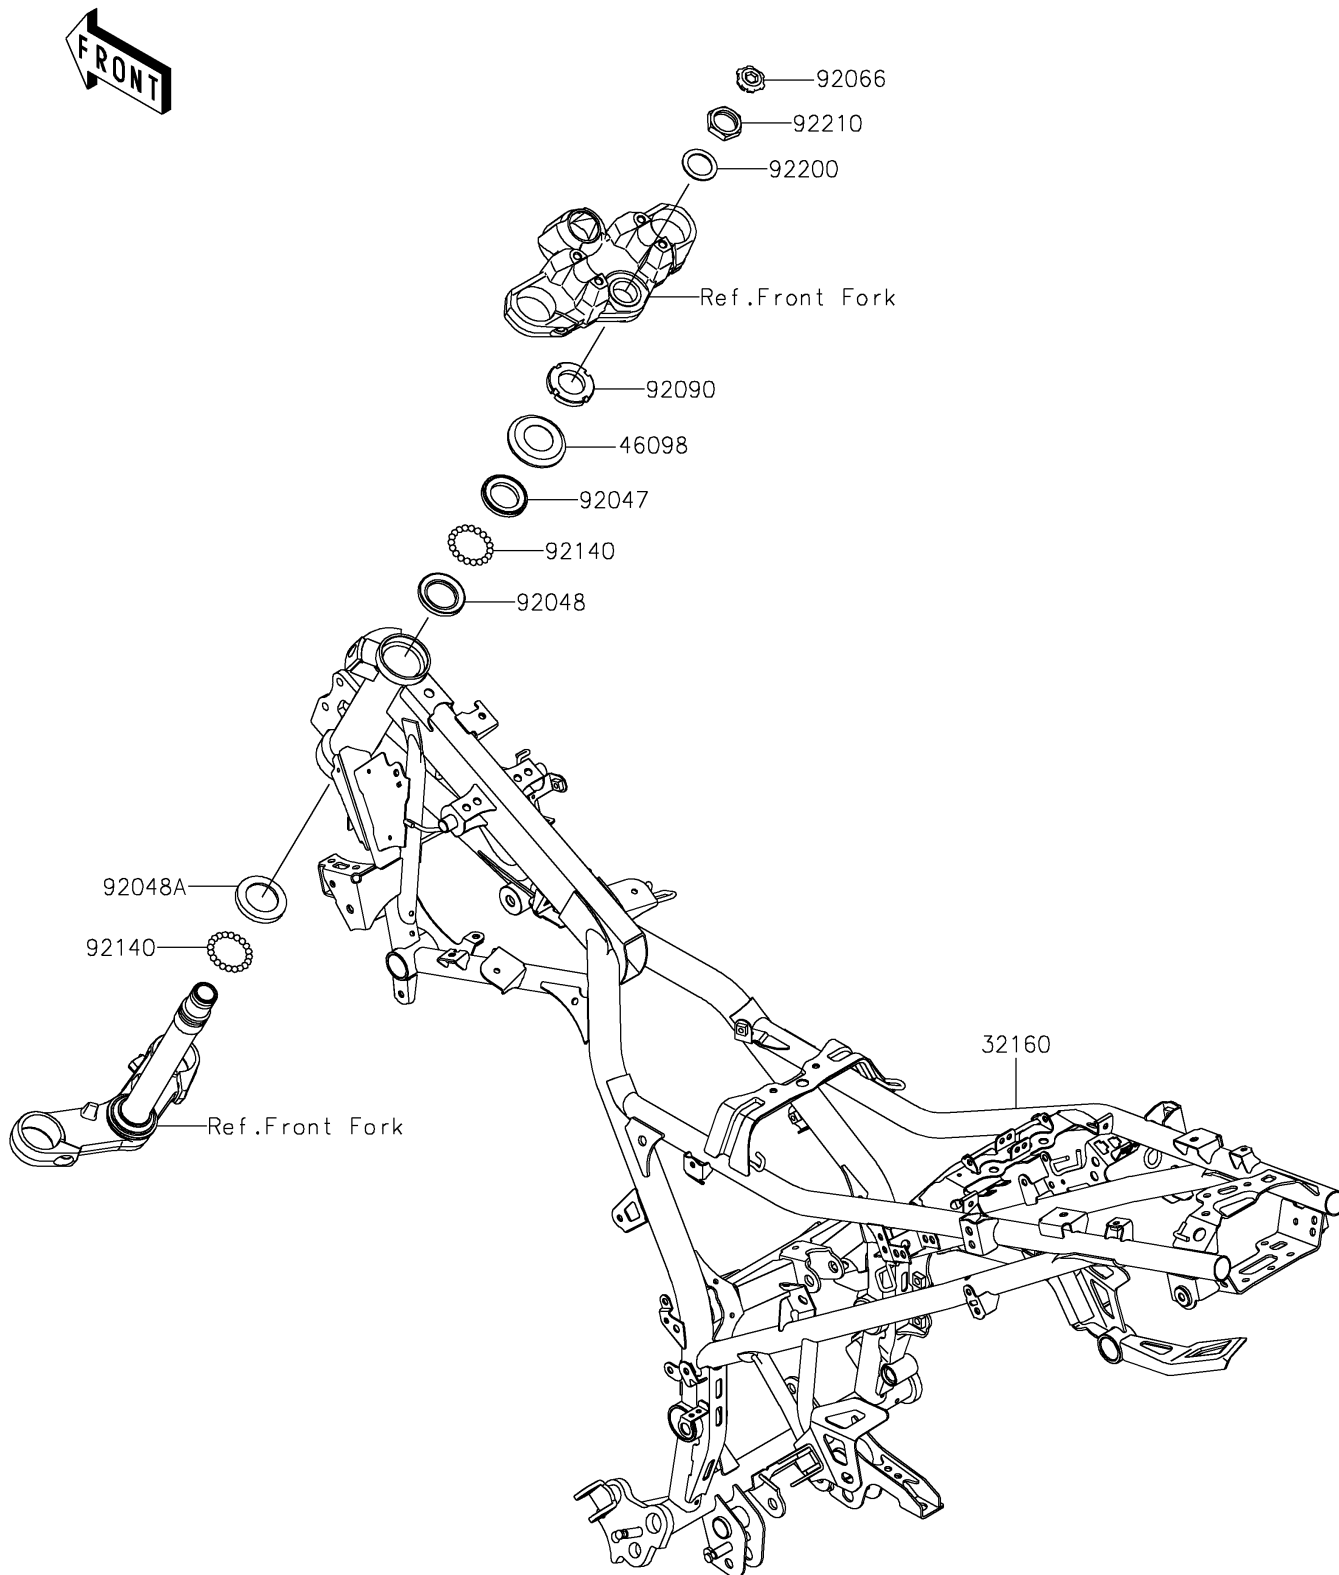

2017 PARTS DIAGRAM

Frame

F2120

2017 PARTS LIST

Frame

ITEM NAME	PART NUMBER	QUANTITY
FRAME-COMP,F.S.BLACK (Ref # 32160)	32160-0966-18R	1
CAP,STEERING STEM (Ref # 46098)	46098-016	1
RACE,STEERING STEM BEARING (Ref # 92047)	92047-011	1
RACE,STEERING STEM BEARING (Ref # 92048)	92048-006	1
RACE,STEERING STEM BEARING (Ref # 92048A)	92048-008	1
PLUG (Ref # 92066)	92066-0785	1
NUT,30MM (Ref # 92090)	92090-007	1
BALL,6.35MM (Ref # 92140)	92140-0008	1
WASHER,25.5X36X1.6 (Ref # 92200)	92200-1858	1
NUT,25MM (Ref # 92210)	92210-0858	1