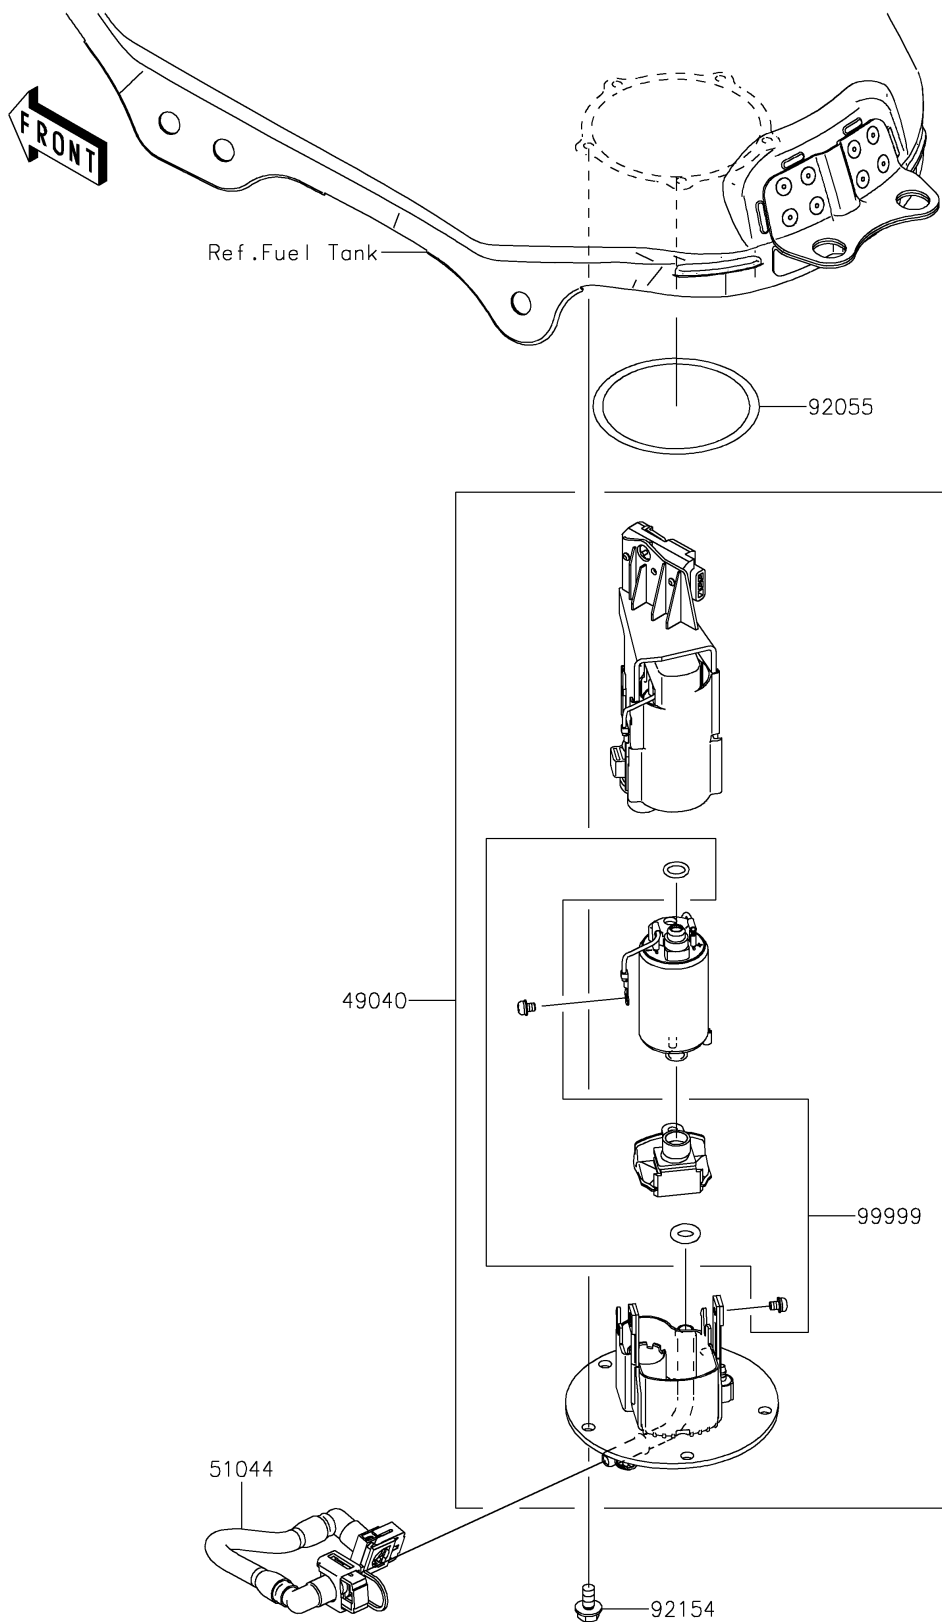

2017 PARTS DIAGRAM

Fuel Pump

E1520

2017 PARTS LIST

Fuel Pump

ITEM NAME	PART NUMBER	QUANTITY
PUMP-FUEL (Ref # 49040)	49040-0758	1
TUBE-ASSY,FUEL (Ref # 51044)	51044-0853	1
RING-O,74.6X5.7 (Ref # 92055)	92055-0728	1
BOLT,FLANGED,6X12 (Ref # 92154)	92154-2335	1
KIT,FUEL FILTER (Ref # 99999)	99999-0524	1