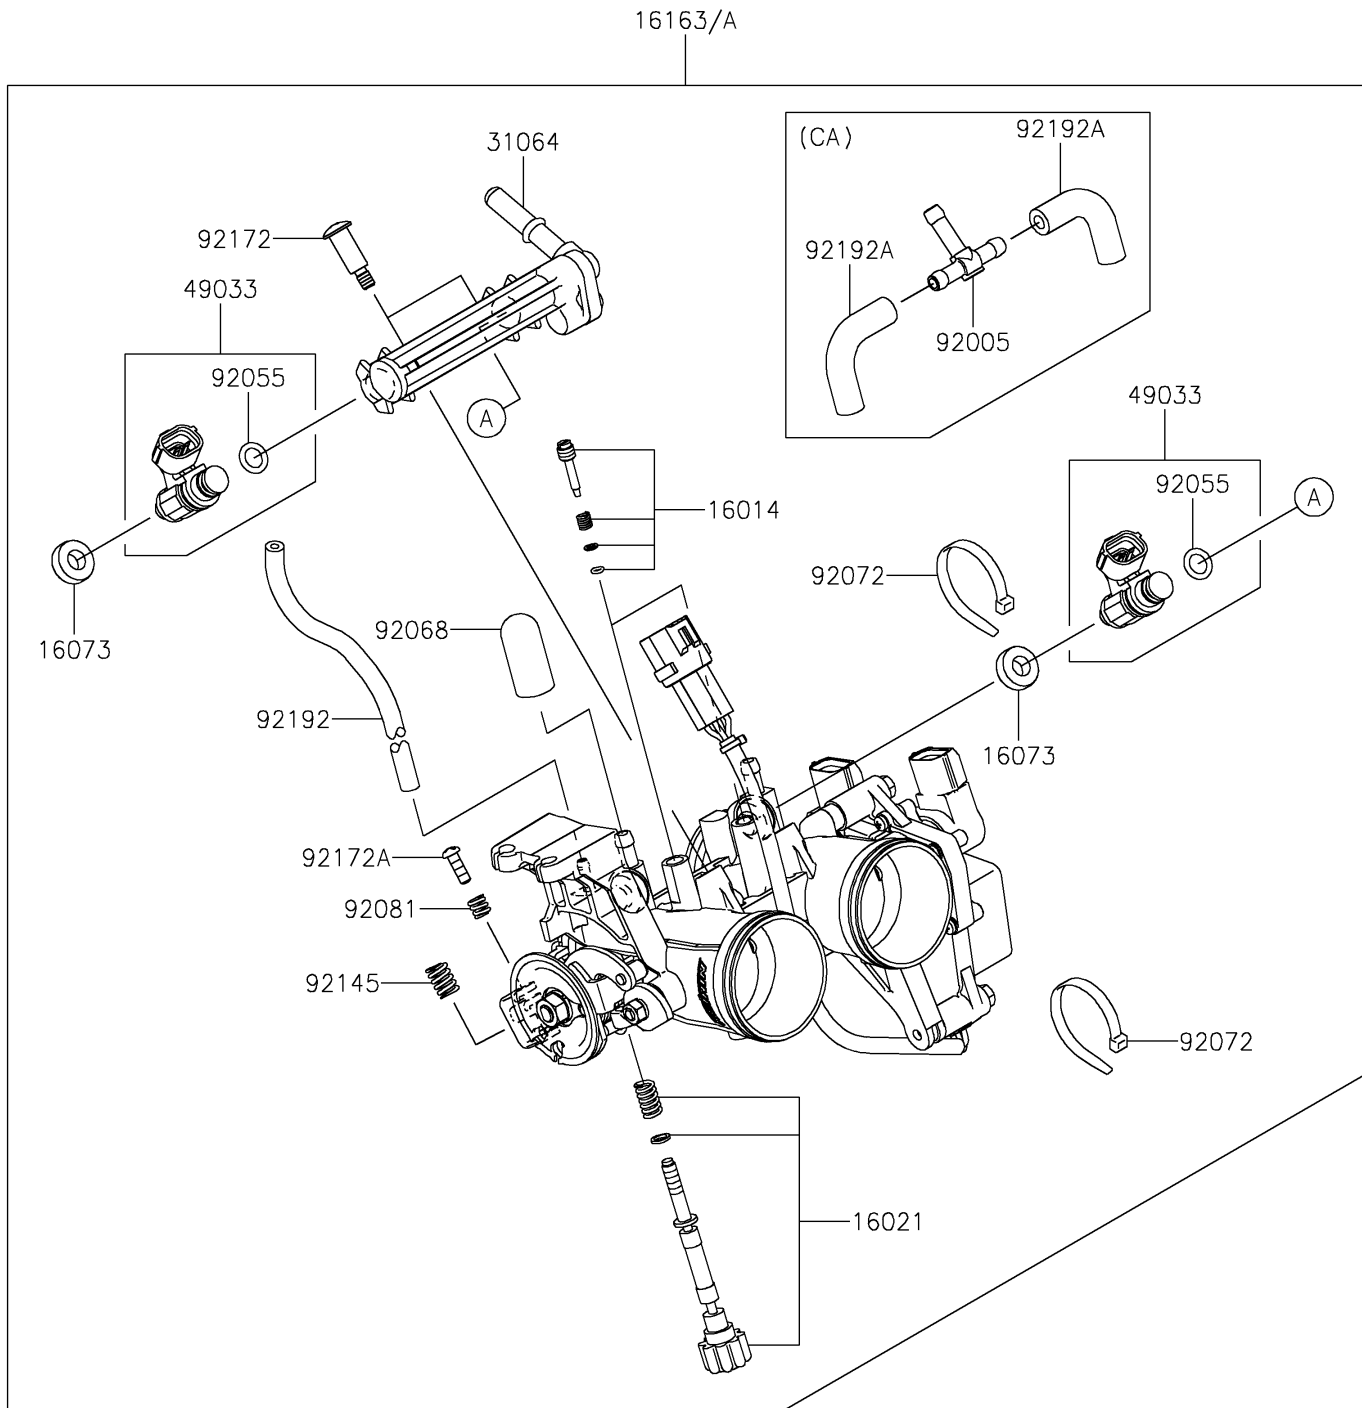

2017 PARTS DIAGRAM

Throttle

E1510

2017 PARTS LIST

Throttle

ITEM NAME	PART NUMBER	QUANTITY
SCREW-PILOT AIR (Ref # 16014)	16014-0002	1
SCREW-THROTTLE STOP (Ref # 16021)	16021-0027	1
INSULATOR (Ref # 16073)	16073-0129	1
THROTTLE-ASSY,TTK32 (Ref # 16163)	16163-0746	1
THROTTLE-ASSY (Ref # 16163A)	16163-0750	1
PIPE-COMP,FUEL (Ref # 31064)	31064-0164	1
NOZZLE-INJECTION (Ref # 49033)	49033-0558	1
FITTING,3WAY (Ref # 92005)	92005-0730	1
RING-O,INJECTION NOZZLE (Ref # 92055)	92055-0124	1
PLUG,12X25 (Ref # 92068)	92068-006	1
BAND,SUB-HARNESS (Ref # 92072)	92072-0012	1
SPRING (Ref # 92081)	92081-1620	1
SPRING (Ref # 92145)	92145-0656	1
SCREW,PIPE INJECTION (Ref # 92172)	92172-0064	1
SCREW (Ref # 92172A)	92172-0129	1
TUBE,3X7X200 (Ref # 92192)	92192-1170	1
TUBE (Ref # 92192A)	92192-1918	1