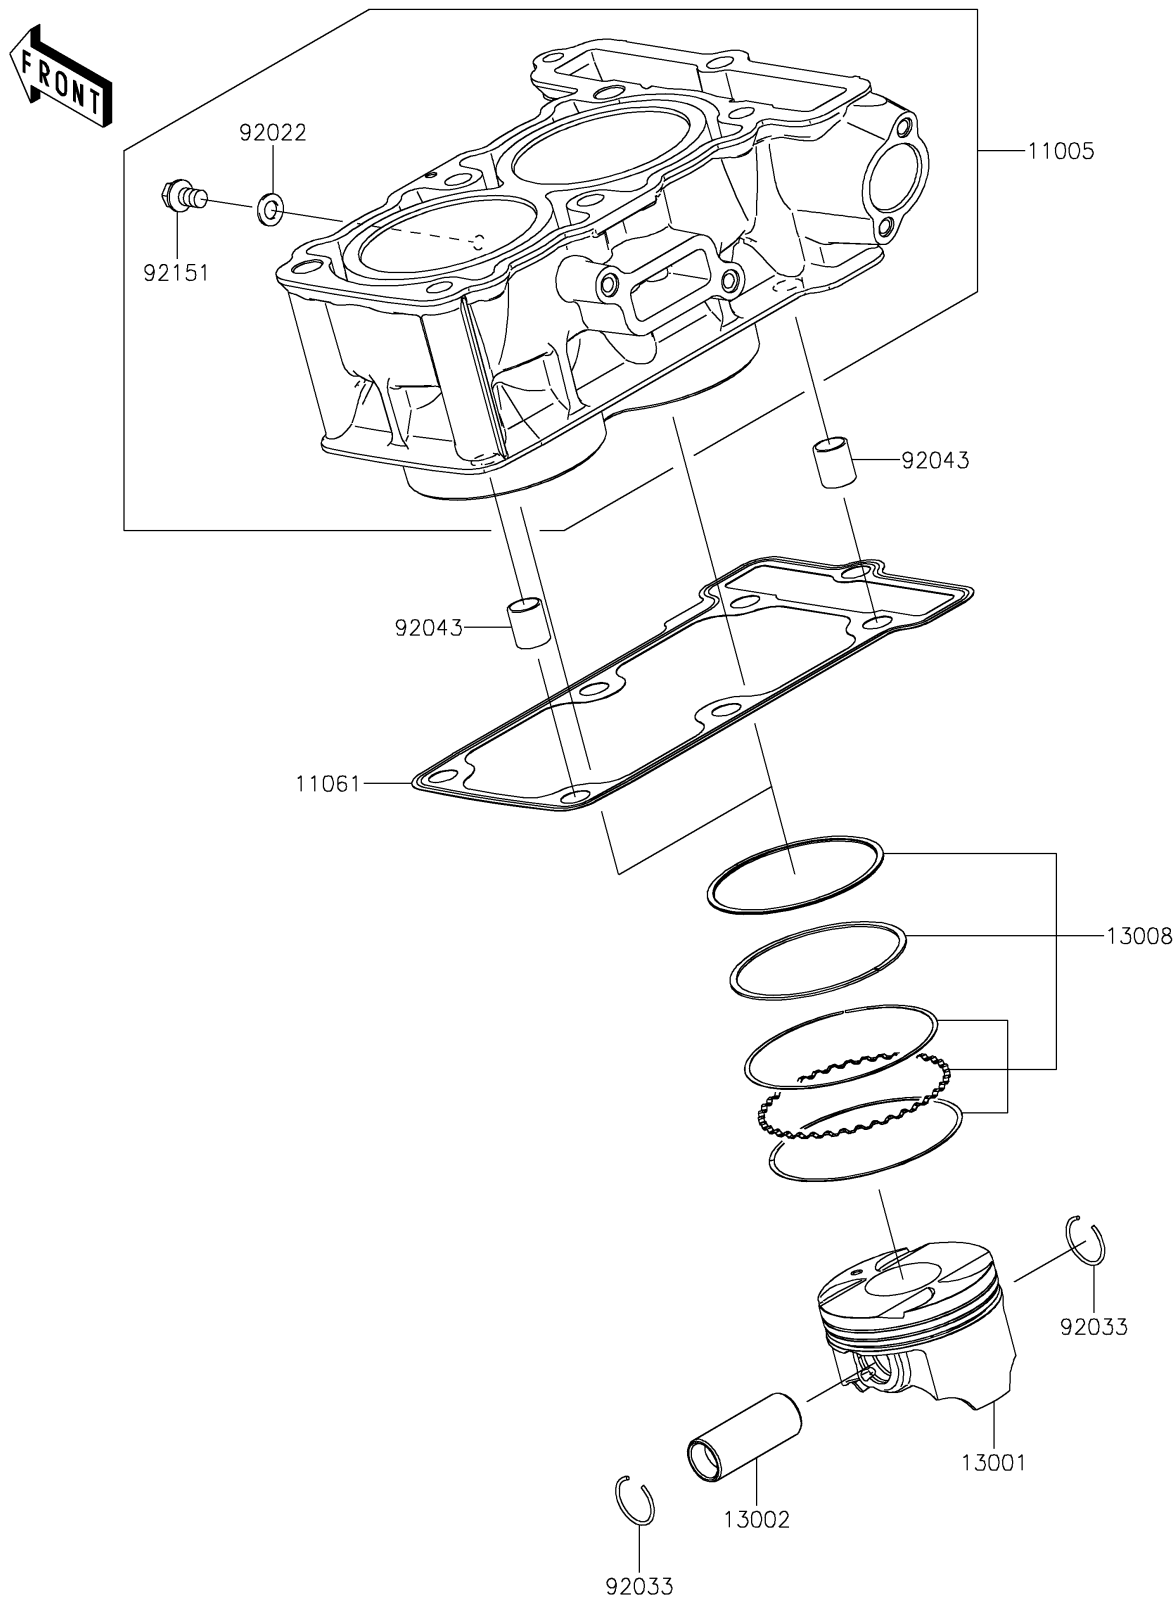

## 2017 PARTS DIAGRAM

Cylinder/Piston(s)

E1120

## 2017 PARTS LIST

Cylinder/Piston(s)

ITEM NAME	PART NUMBER	QUANTITY
CYLINDER-ENGINE (Ref # 11005)	11005-0675	1
GASKET,CYLINDER BASE (Ref # 11061)	11061-0790	1
PISTON-ENGINE (Ref # 13001)	13001-0742	1
PIN-PISTON (Ref # 13002)	13002-0710	1
RING-SET-PISTON (Ref # 13008)	13008-0047	1
WASHER,6.2X11X1 (Ref # 92022)	92022-304	1
RING-SNAP,PISTON PIN (Ref # 92033)	92033-0732	1
PIN,8.2X10X14 (Ref # 92043)	92043-1264	1
BOLT,FLANGED,6X10 (Ref # 92151)	92151-1233	1