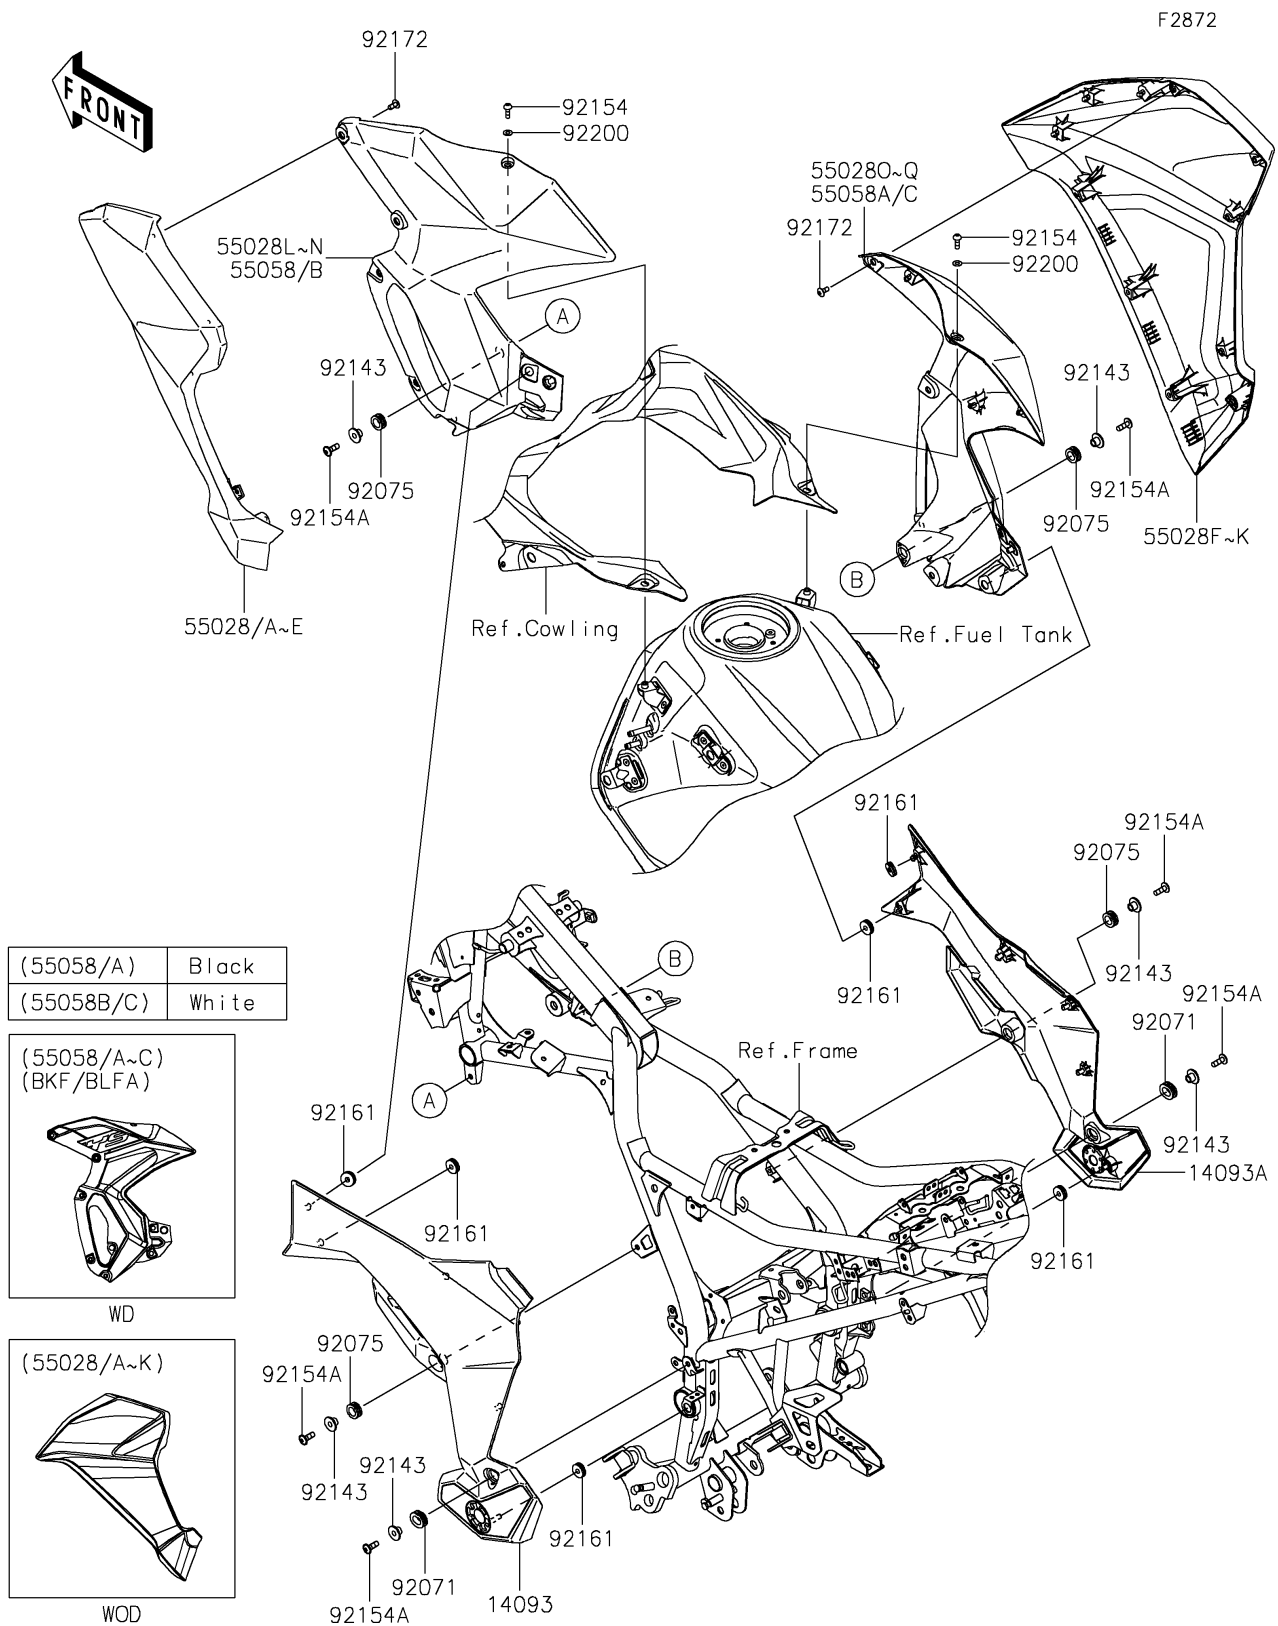

2017 PARTS DIAGRAM

Cowling Lower

2017 PARTS LIST

Cowling Lowers

| ITEM NAME | PART NUMBER | QUANTITY |
|--|----------------|----------|
| COVER,PIVOT,LH (Ref # 14093) | 14093-0558 | 1 |
| COVER,PIVOT,RH (Ref # 14093A) | 14093-0559 | 1 |
| COWLING,SIDE,LH,M.G.GRAY (Ref # 55028A) | 55028-0626-45W | 1 |
| COWLING,SIDE,LH,C.L.GREEN (Ref # 55028B) | 55028-0626-51P | 1 |
| COWLING,SIDE,RH,M.G.GRAY (Ref # 55028G) | 55028-0627-45W | 1 |
| COWLING,SIDE,RH,C.L.GREEN (Ref # 55028H) | 55028-0627-51P | 1 |
| COWLING,TANK SIDE,LH,F.EBONY (Ref # 55028M) | 55028-0628-45L | 1 |
| COWLING,TANK SIDE,LH,M.G.GRAY (Ref # 55028N) | 55028-0628-45W | 1 |
| COWLING,TANK SIDE,RH,F.EBONY (Ref # 55028P) | 55028-0629-45L | 1 |
| COWLING,TANK SIDE,RH,M.G.GRAY (Ref # 55028Q) | 55028-0629-45W | 1 |
| GROMMET,20X24X8 (Ref # 92071) | 92071-0768 | 1 |
| DAMPER (Ref # 92075) | 92075-1634 | 1 |
| COLLAR,L=9.6 (Ref # 92143) | 92143-1016 | 1 |
| BOLT,SOCKET,5X16 (Ref # 92154) | 92154-0209 | 1 |
| BOLT,SOCKET,6X18 (Ref # 92154A) | 92154-2340 | 1 |
| DAMPER,6X19X5.6 (Ref # 92161) | 92161-1911 | 1 |
| SCREW,5X12 (Ref # 92172) | 92172-0821 | 1 |
| WASHER,NYLONE,5.3X11.5X0.5 (Ref # 92200) | 92200-0006 | 1 |