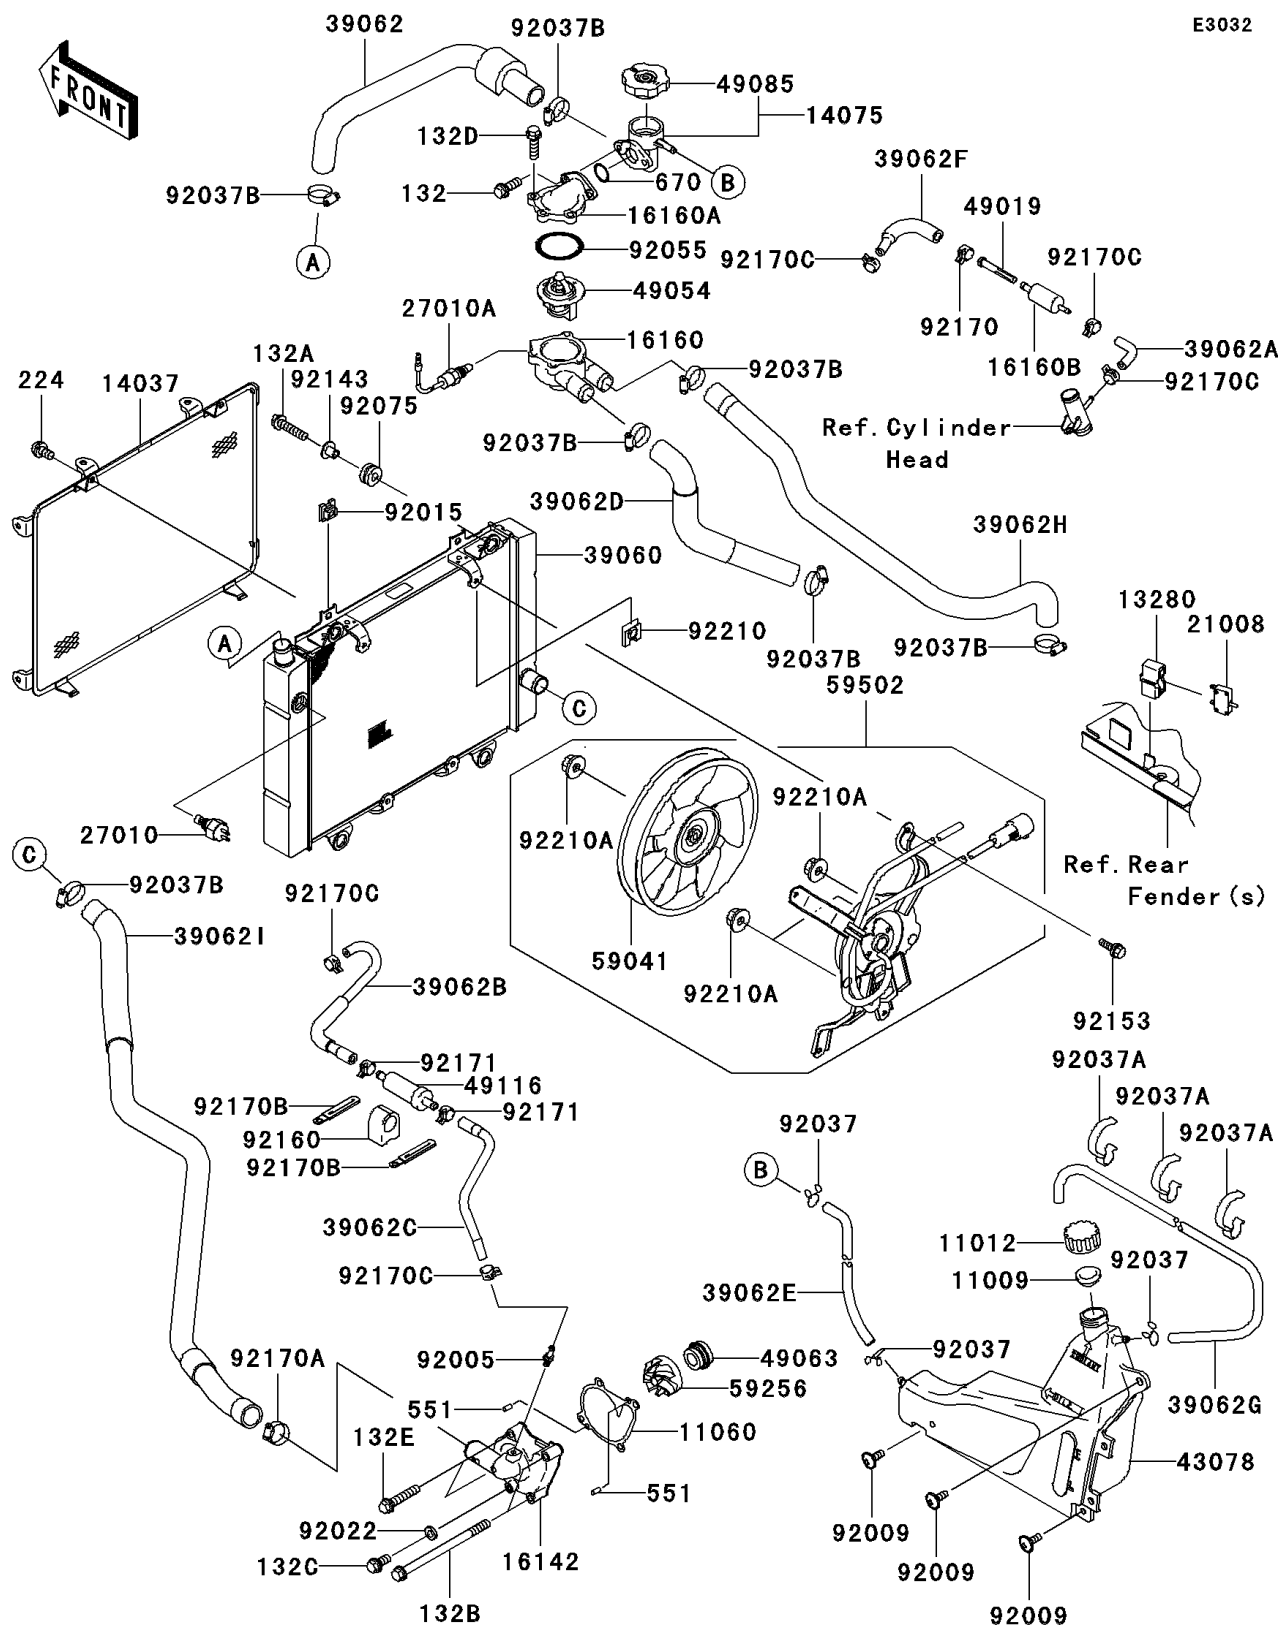

2005 Prairie® 700 4x4 Team Green™ Special Edition PARTS DIAGRAM

Radiator

E3032

2005 Prairie® 700 4x4 Team Green™ Special Edition PARTS LIST

Radiator

ITEM NAME	PART NUMBER	QUANTITY
GASKET,RESERVOIR TANK CAP (Ref # 11009)	11009-1145	1
CAP (Ref # 11012)	11012-1084	1
GASKET,WATER PUMP (Ref # 11060)	11060-1964	1
HOLDER,BREAKER (Ref # 13280)	13280-0082	1
SCREEN,RADIATOR (Ref # 14037)	14037-1283	1
CAP-ASSY,PRESSURE (Ref # 14075)	14075-1105	1
COVER-PUMP,WATER (Ref # 16142)	16142-0002	1
BODY,THERMOSTAT,LWR (Ref # 16160)	16160-1112	1
BODY,THERMOSTAT,UPP (Ref # 16160A)	16160-1113	1
BODY (Ref # 16160B)	16160-1359	1
BREAKER,FAN MOTOR (Ref # 21008)	21008-0001	1
SWITCH,FAN (Ref # 27010)	27010-1202	1
SWITCH,SENSOR WATER (Ref # 27010A)	27010-1346	1
RADIATOR (Ref # 39060)	39060-0011	1
HOSE-COOLING,THERMO-RADIATOR (Ref # 39062)	39062-0081	1
HOSE-COOLING,HEAD-FILTER (Ref # 39062A)	39062-1816	1
HOSE-COOLING,CARB-VALVE (Ref # 39062B)	39062-1817	1
HOSE-COOLING,VALVE-WATER PUMP (Ref # 39062C)	39062-1818	1
HOSE-COOLING,HEAD,FR-THERMO (Ref # 39062D)	39062-1820	1
HOSE-COOLING,THERMO-RESERV (Ref # 39062E)	39062-1823	1
HOSE-COOLING,FILTER-CARB (Ref # 39062F)	39062-1858	1
HOSE-COOLING,5.5X10.5X1030 (Ref # 39062G)	39062-1872	1
HOSE-COOLING,HEAD,RR-THERMO (Ref # 39062H)	39062-1874	1
HOSE-COOLING,RADIATOR-PUMP (Ref # 39062I)	39062-1893	1
RESERVOIR (Ref # 43078)	43078-1171	1
FILTER-WATER (Ref # 49019)	49019-1068	1
THERMOSTAT (Ref # 49054)	49054-1055	1
SEAL-MECHANICAL,WATER (Ref # 49063)	49063-1055	1
CAP-ASSY-PRESSURE (Ref # 49085)	49085-1067	1