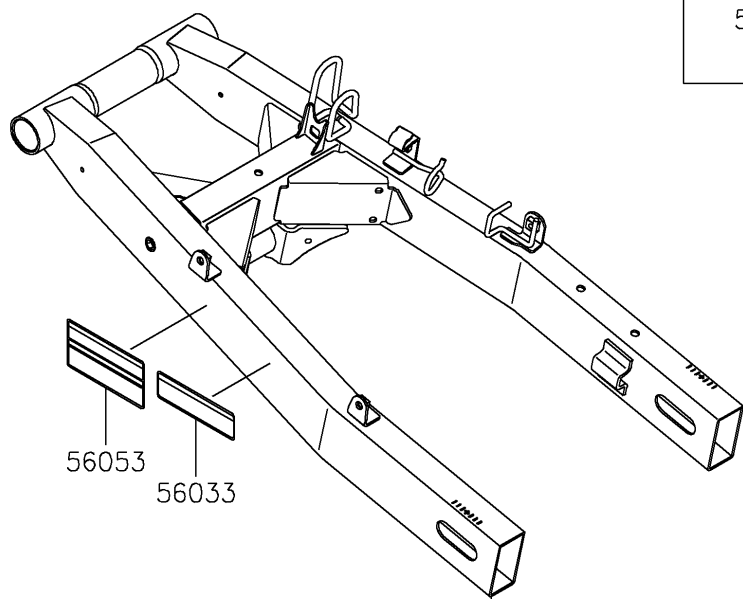

2017 PARTS DIAGRAM

Labels

F2860

Ref. Fuel Tank

Ref. Side Covers /Chain Cover

Ref. Side Covers /Chain Cover

Ref. Swingarm

2017 PARTS LIST

Labels

ITEM NAME	PART NUMBER	QUANTITY
LABEL-MANUAL,CHAIN (Ref # 56033)	56033-1384	1
LABEL-SPECIFICATION,TIRE&LOAD (Ref # 56053)	56053-1373	1
LABEL-WARNING,EVAPO (Ref # 56071)	56071-0158	1
LABEL-WARNING,CARRIER LOAD (Ref # 56071A)	56071-0736	1
LABEL-CERTIFICATION,EVAPO ROUT (Ref # 59465)	59465-2697	1