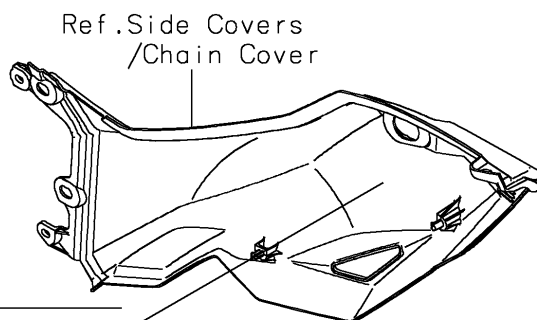

2017 PARTS DIAGRAM

Labels

F2860

Ref. Fuel Tank

Ref. Side Covers /Chain Cover

Ref. Side Covers /Chain Cover

Ref. Swingarm

2017 PARTS LIST

Labels

ITEM NAME	PART NUMBER	QUANTITY
LABEL-MANUAL,CHAIN (Ref # 56033)	56033-1384	1
LABEL-SPECIFICATION,TIRE&LOAD (Ref # 56053)	56053-1373	1
LABEL-WARNING,EVAPO (Ref # 56071)	56071-0158	1
LABEL-WARNING,CARRIER LOAD (Ref # 56071A)	56071-0736	1
LABEL-CERTIFICATION,EVAPO ROUT (Ref # 59465)	59465-2697	1