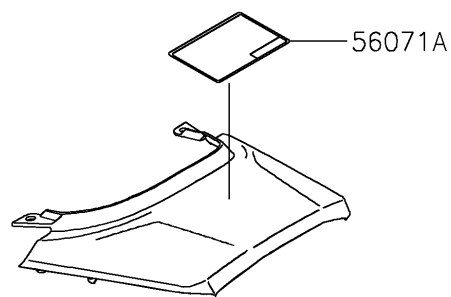

2017 PARTS DIAGRAM

Labels

F2860

Ref. Fuel Tank

Ref. Side Covers /Chain Cover

Ref. Side Covers /Chain Cover

Ref. Swingarm

2017 PARTS LIST

Labels

ITEM NAME	PART NUMBER	QUANTITY
LABEL-MANUAL,CHAIN (Ref # 56033)	56033-1384	1
LABEL-SPECIFICATION,TIRE&LOAD (Ref # 56053)	56053-1373	1
LABEL-WARNING,EVAPO (Ref # 56071)	56071-0158	1
LABEL-WARNING,CARRIER LOAD (Ref # 56071A)	56071-0736	1
LABEL-CERTIFICATION,EVAPO ROUT (Ref # 59465)	59465-2697	1