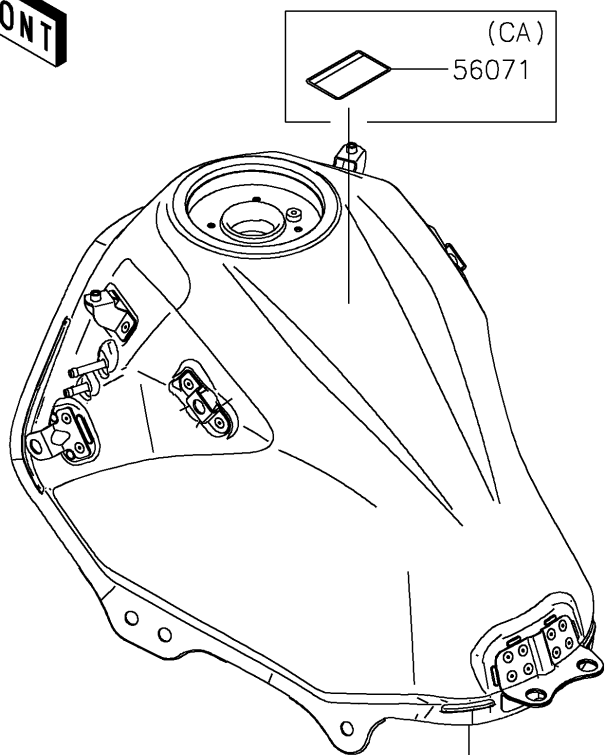

2017 PARTS DIAGRAM

Labels

F2860

Ref. Fuel Tank

Ref. Side Covers /Chain Cover

Ref. Side Covers /Chain Cover

Ref. Swingarm

2017 PARTS LIST

Labels

ITEM NAME	PART NUMBER	QUANTITY
LABEL-MANUAL,CHAIN (Ref # 56033)	56033-1384	1
LABEL-SPECIFICATION,TIRE&LOAD (Ref # 56053)	56053-1373	1
LABEL-WARNING,EVAPO (Ref # 56071)	56071-0158	1
LABEL-WARNING,CARRIER LOAD (Ref # 56071A)	56071-0736	1
LABEL-CERTIFICATION,EVAPO ROUT (Ref # 59465)	59465-2697	1