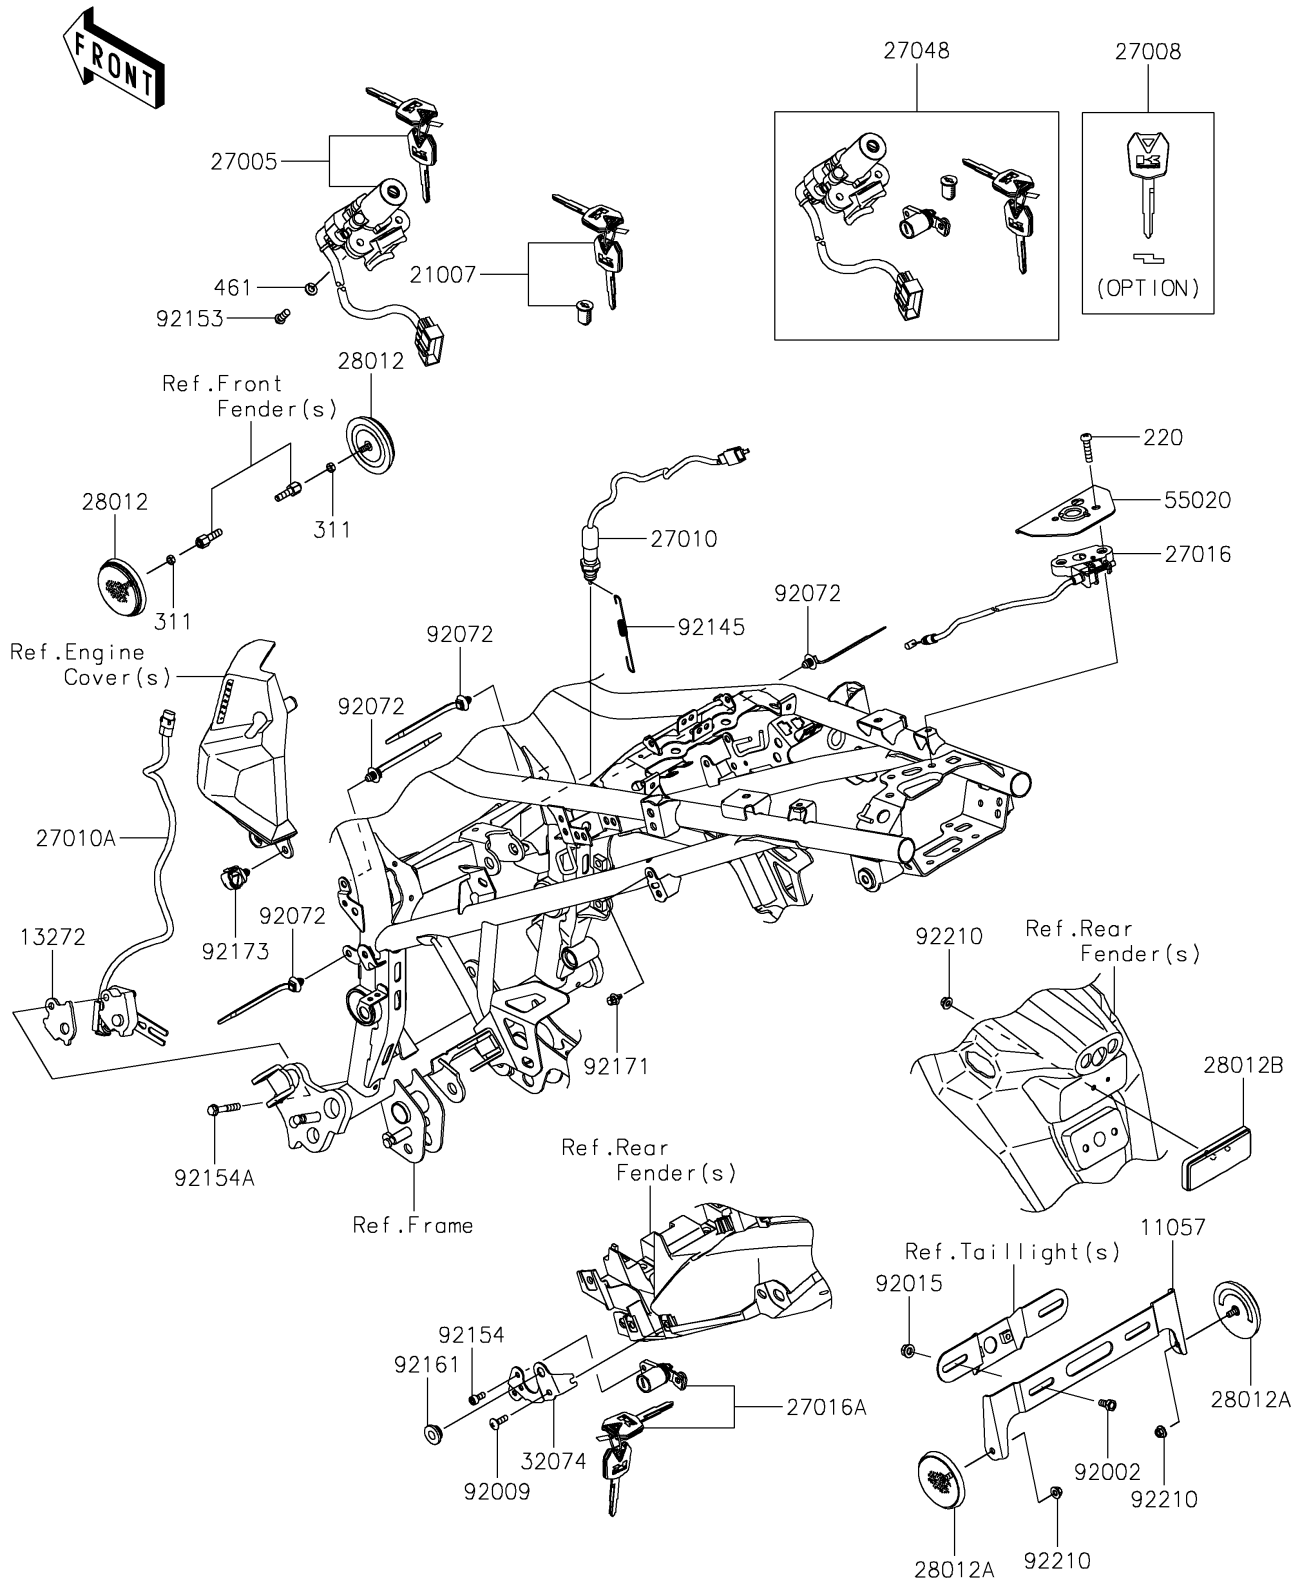

2017 PARTS DIAGRAM

Ignition Switch

F2770

2017 PARTS LIST

Ignition Switch

ITEM NAME	PART NUMBER	QUANTITY
BRACKET,REFLECTOR (Ref # 11057)	11057-0641	1
PLATE (Ref # 13272)	13272-1330	1
ROTOR,LOCK,TANK CAP (Ref # 21007)	21007-5082	1
SCREW-PAN-CROS,6X25 (Ref # 220)	220AA0625	1
SWITCH-ASSY-IGNITION (Ref # 27005)	27005-5162	1
KEY-LOCK,BLANK (Ref # 27008)	27008-0053	1
SWITCH,REAR BRAKE (Ref # 27010)	27010-0726	1
SWITCH,SIDE STAND (Ref # 27010A)	27010-0845	1
LOCK-ASSY,SEAT LEVER (Ref # 27016)	27016-0089	1
LOCK-ASSY,SEAT (Ref # 27016A)	27016-5398	1
SWITCH-ASSY (Ref # 27048)	27048-5139	1
REFLECTOR-REFLEX,FR,SIDE (Ref # 28012)	28012-0001	1
REFLECTOR-REFLEX (Ref # 28012A)	28012-0002	1
REFLECTOR-REFLEX (Ref # 28012B)	28012-1077	1
NUT-HEX,5MM (Ref # 311)	311AB0500	1
BRACKET-LOCK (Ref # 32074)	32074-0022	1
WASHER-SPRING,6MM (Ref # 461)	461DA0600	1
GUARD (Ref # 55020)	55020-1987	1
BOLT,6X12 (Ref # 92002)	92002-1132	1
SCREW,5X16,BLACK (Ref # 92009)	92009-1654	1
NUT,FLANGED,6MM (Ref # 92015)	92015-1367	1
BAND,OS170-FT7(BLACK) (Ref # 92072)	92072-1414	1
SPRING,REAR BRAKE SWITCH (Ref # 92145)	92145-0144	1
BOLT,TORX,6X16 (Ref # 92153)	92153-0967	1
BOLT,SOCKET,5X12 (Ref # 92154)	92154-0933	1
BOLT,FLANGED,6X35 (Ref # 92154A)	92154-1009	1
DAMPER (Ref # 92161)	92161-1531	1
CLAMP (Ref # 92171)	92171-0939	1
CLAMP,12MM DIA. (Ref # 92173)	92173-0736	1

2017 PARTS LIST

Ignition Switch

ITEM NAME	PART NUMBER	QUANTITY
NUT,FLANGED,5MM (Ref # 92210)	92210-0007	1