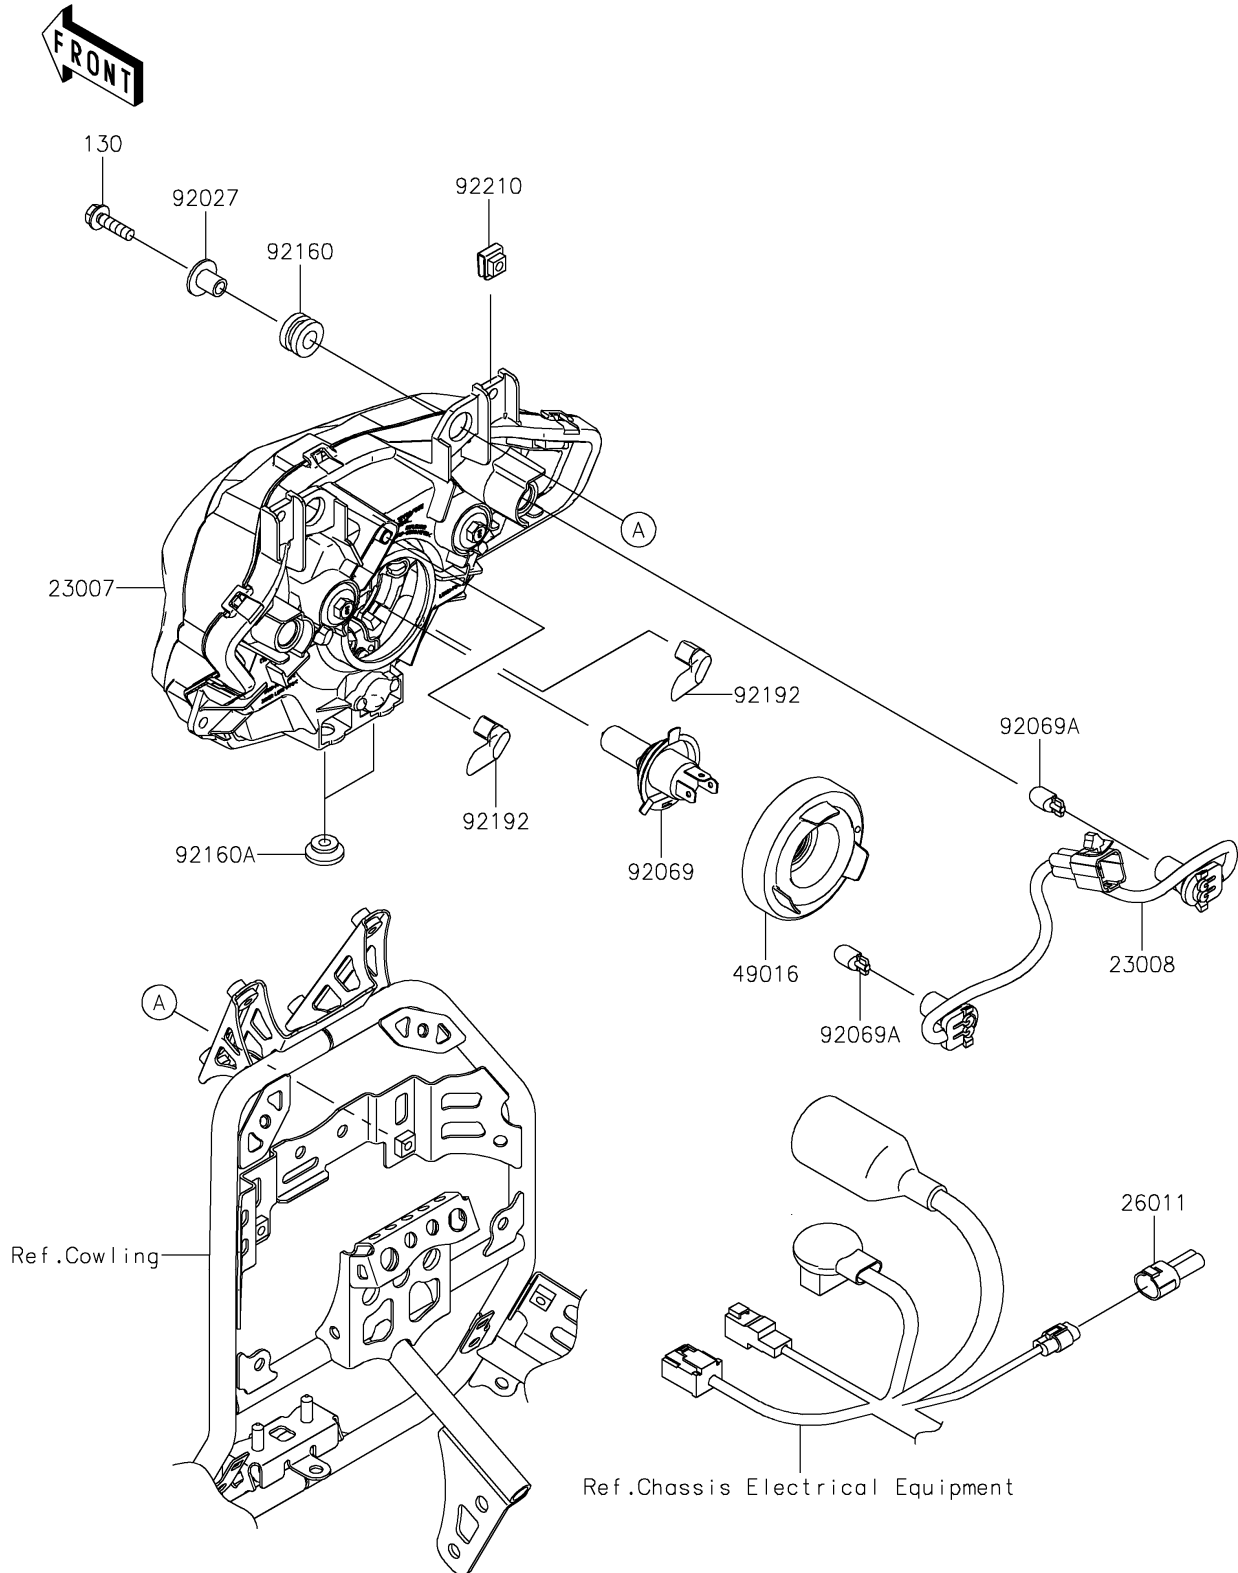

2017 PARTS DIAGRAM

Headlight(s)

F2710

2017 PARTS LIST

Headlight(s)

ITEM NAME	PART NUMBER	QUANTITY
BOLT-FLANGED,6X22 (Ref # 130)	130BA0622	1
LENS-COMP,HEAD LAMP (Ref # 23007)	23007-0207	1
SOCKET-ASSY (Ref # 23008)	23008-0177	1
WIRE-LEAD (Ref # 26011)	26011-0967	1
COVER-SEAL (Ref # 49016)	49016-0627	1
COLLAR,6.5X10X14.1 (Ref # 92027)	92027-1183	1
BULB,12V 60/55W,H4 (Ref # 92069)	92069-0050	1
BULB,12V 5W (Ref # 92069A)	92069-1016	1
DAMPER,10X20X12 (Ref # 92160)	92160-1167	1
DAMPER (Ref # 92160A)	92160-1613	1
TUBE,BREATHING (Ref # 92192)	92192-1528	1
NUT,5MM (Ref # 92210)	92210-0776	1