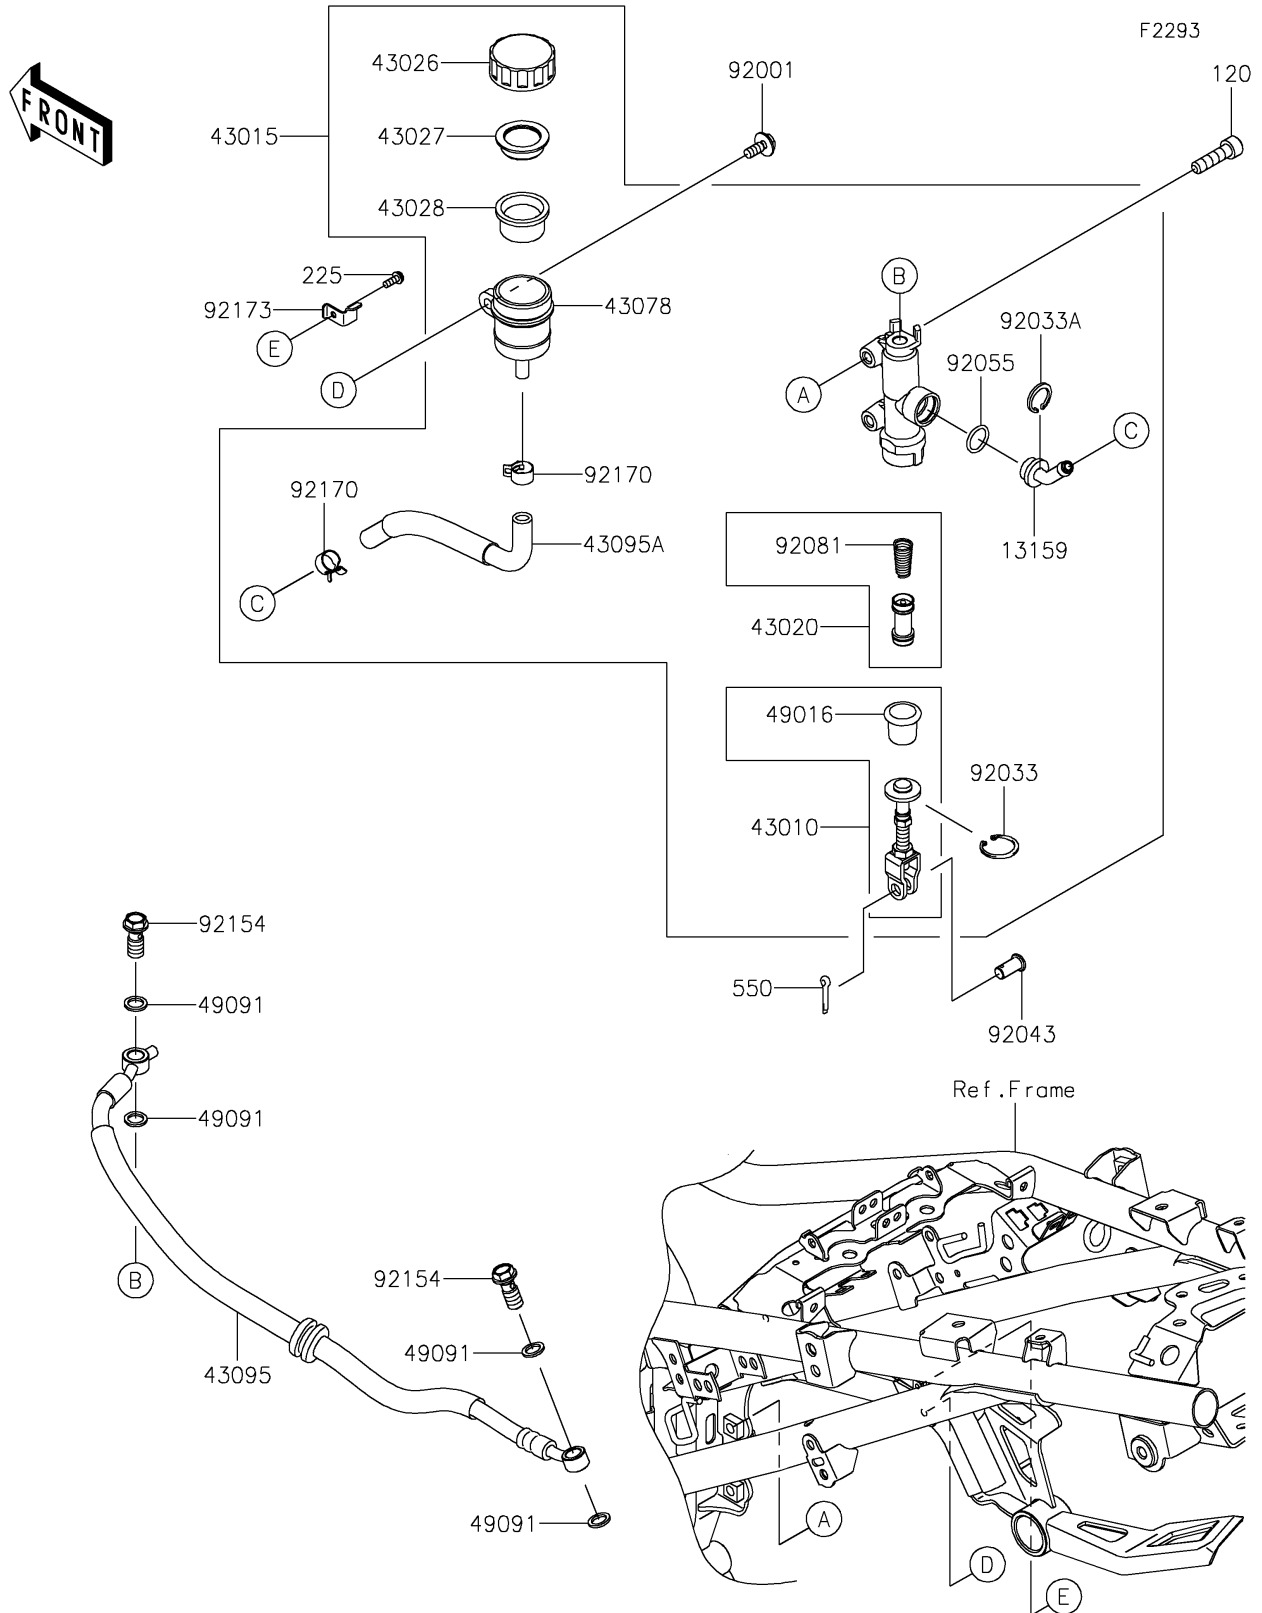

2017 PARTS DIAGRAM

Rear Master Cylinder

2017 PARTS LIST

Rear Master Cylinder

ITEM NAME	PART NUMBER	QUANTITY
BOLT-SOCKET,8X30 (Ref # 120)	120CA0830	1
CONNECTOR (Ref # 13159)	13159-0008	1
SCREW-PAN-WSP-CROS,4X12 (Ref # 225)	225AB0412	1
ROD-ASSY-BRAKE (Ref # 43010)	43010-0021	1
CYLINDER-ASSY-MASTER,RR (Ref # 43015)	43015-0656	1
PISTON-COMP-BRAKE (Ref # 43020)	43020-0023	1
CAP-BRAKE (Ref # 43026)	43026-0009	1
PLATE-DIAPHRAGM (Ref # 43027)	43027-1053	1
DIAPHRAGM (Ref # 43028)	43028-1065	1
RESERVOIR (Ref # 43078)	43078-0040	1
HOSE-BRAKE (Ref # 43095)	43095-1446	1
HOSE-BRAKE,RR (Ref # 43095A)	43095-1449	1
COVER-SEAL,BRAKE PISTON (Ref # 49016)	49016-1103	1
WASHER-SEAL,10.1X14.5X1.5 (Ref # 49091)	49091-0001	1
PIN-COTTER,2.0X15 (Ref # 550)	550AA2015	1
BOLT,W/P,6X16 (Ref # 92001)	92001-1860	1
RING-SNAP,20.9X24.6X1.2 (Ref # 92033)	92033-0079	1
RING-SNAP,20.5MM (Ref # 92033A)	92033-1186	1
PIN,8X17 (Ref # 92043)	92043-0104	1
RING-O,14.8X2.4 (Ref # 92055)	92055-0741	1
SPRING,MASTER CYLINDER (Ref # 92081)	92081-1737	1
BOLT,BANJO,10X23 (Ref # 92154)	92154-2560	1
CLAMP,HOSE (Ref # 92170)	92170-1091	1
CLAMP,RESERVOIR TANK CAP (Ref # 92173)	92173-0028	1