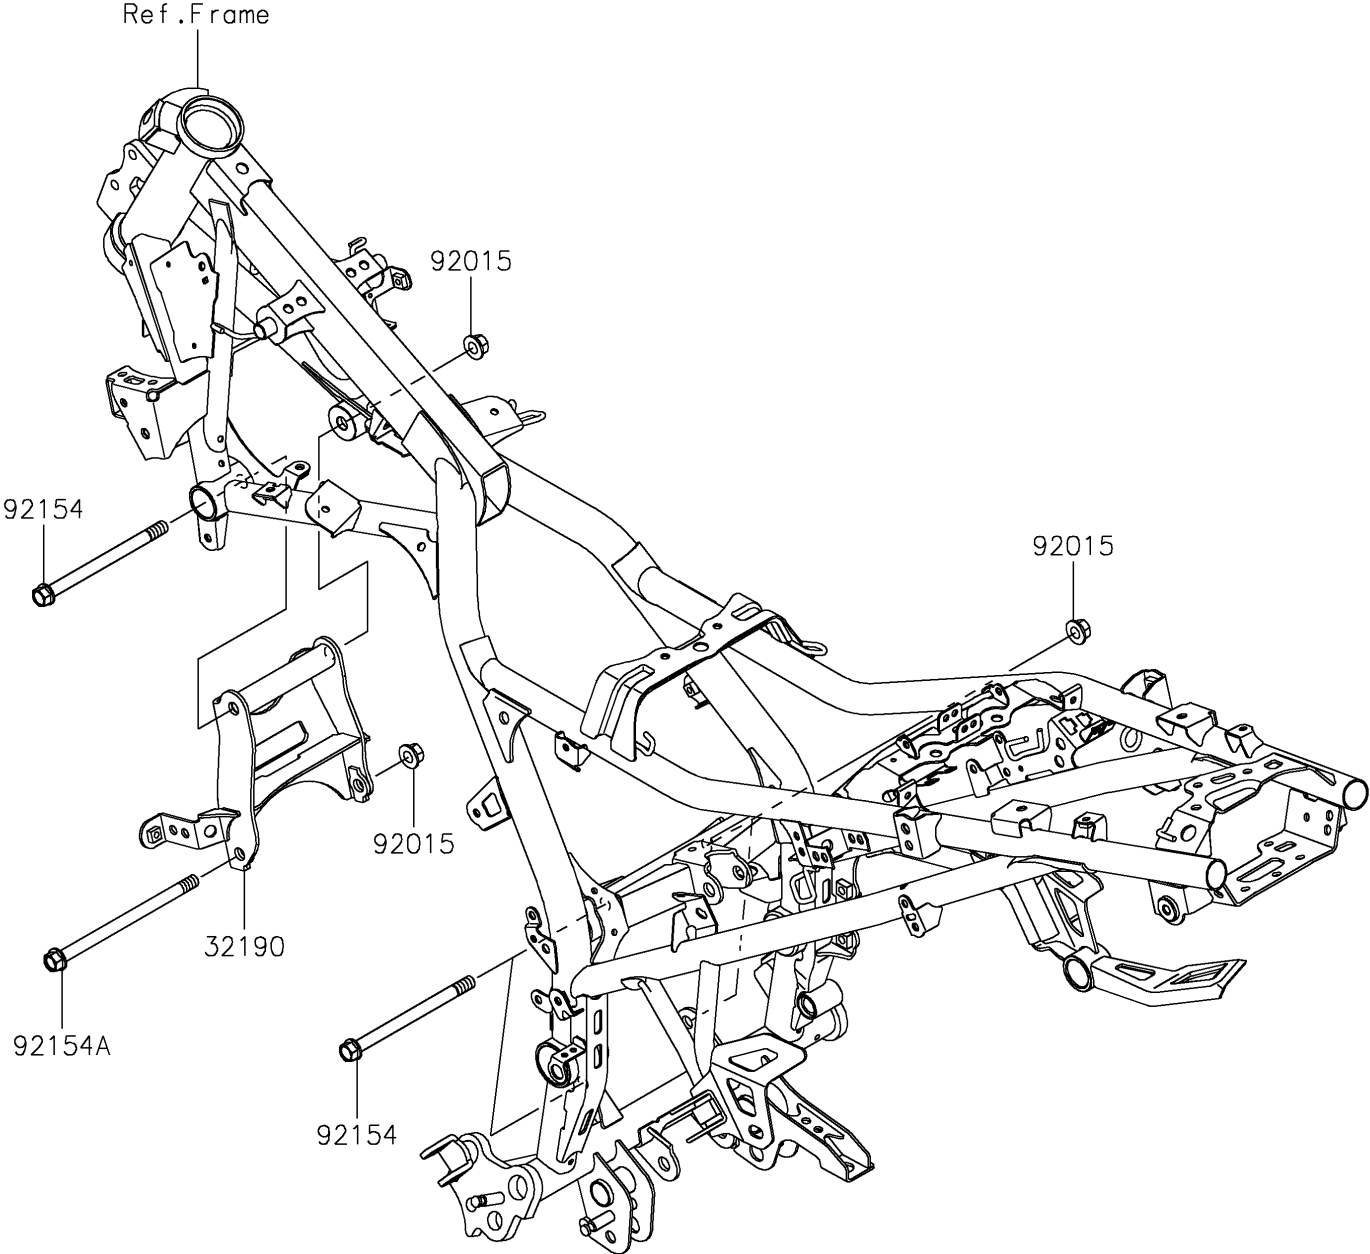

2017 PARTS DIAGRAM

Engine Mount

F2122

2017 PARTS LIST

Engine Mount

ITEM NAME	PART NUMBER	QUANTITY
BRACKET-ENGINE (Ref # 32190)	32190-0740	1
NUT,FLANGED,10MM (Ref # 92015)	92015-1415	1
BOLT,FLANGED,10X135 (Ref # 92154)	92154-0359	1
BOLT (Ref # 92154A)	92154-2509	1