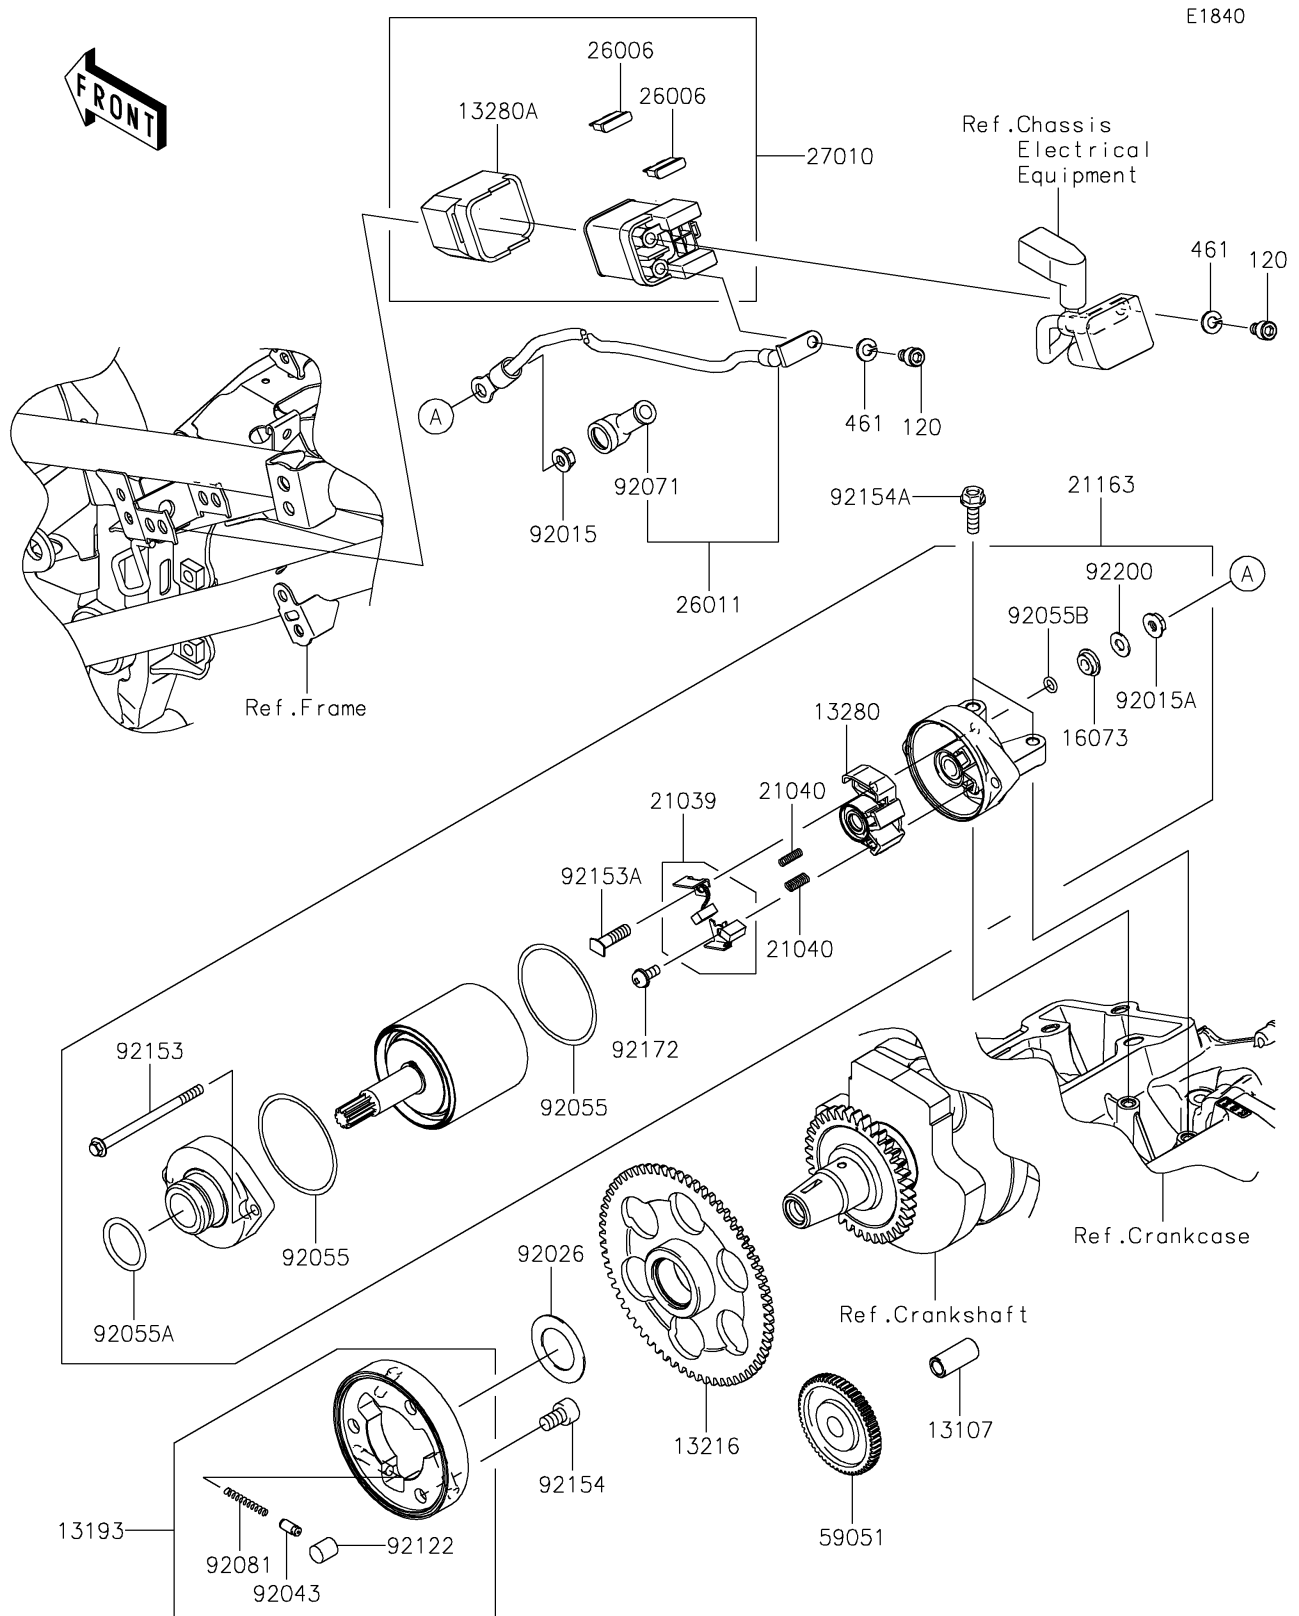

2017 PARTS DIAGRAM

Starter Motor

2017 PARTS LIST

Starter Motor

ITEM NAME	PART NUMBER	QUANTITY
BOLT-SOCKET,6X10 (Ref # 120)	120CB0610	1
SHAFT,7.8X12X26.5 (Ref # 13107)	13107-0743	1
CLUTCH-ASSY-ONEWAY (Ref # 13193)	13193-1002	1
GEAR-COMP,ONEWAY CLUTCH,65T (Ref # 13216)	13216-0880	1
HOLDER (Ref # 13280)	13280-0261	1
HOLDER (Ref # 13280A)	13280-0301	1
INSULATOR (Ref # 16073)	16073-0053	1
BRUSH,CARBON SET (Ref # 21039)	21039-0005	1
SPRING-BRUSH (Ref # 21040)	21040-0003	1
STARTER-ELECTRIC (Ref # 21163)	21163-0717	1
FUSE,BLADE,30A,GREEN (Ref # 26006)	26006-1006	1
WIRE-LEAD,STARTER (Ref # 26011)	26011-0958	1
SWITCH,MAGNETIC (Ref # 27010)	27010-0099	1
WASHER-SPRING,6MM (Ref # 461)	461DA0600	1
GEAR-SPUR,IDLER (Ref # 59051)	59051-0722	1
NUT,FLANGED,6MM (Ref # 92015)	92015-1367	1
NUT,STARTER MOTOR (Ref # 92015A)	92015-1476	1
SPACER,25.2X40X1.0 (Ref # 92026)	92026-0846	1
PIN (Ref # 92043)	92043-132	1
RING-O (Ref # 92055)	92055-0136	1
RING-O (Ref # 92055A)	92055-1276	1
RING-O,4.5X2.0 (Ref # 92055B)	92055-1370	1
GROMMET (Ref # 92071)	92071-0705	1
SPRING,COIL (Ref # 92081)	92081-159	1
ROLLER (Ref # 92122)	92122-006	1
BOLT,SET (Ref # 92153)	92153-1851	1
BOLT (Ref # 92153A)	92153-1866	1
BOLT,SOCKET,8X13 (Ref # 92154)	92154-0175	1
BOLT,FLANGED,6X20 (Ref # 92154A)	92154-0786	1

2017 PARTS LIST

Starter Motor

ITEM NAME	PART NUMBER	QUANTITY
SCREW (Ref # 92172)	92172-0334	1
WASHER (Ref # 92200)	92200-0386	1