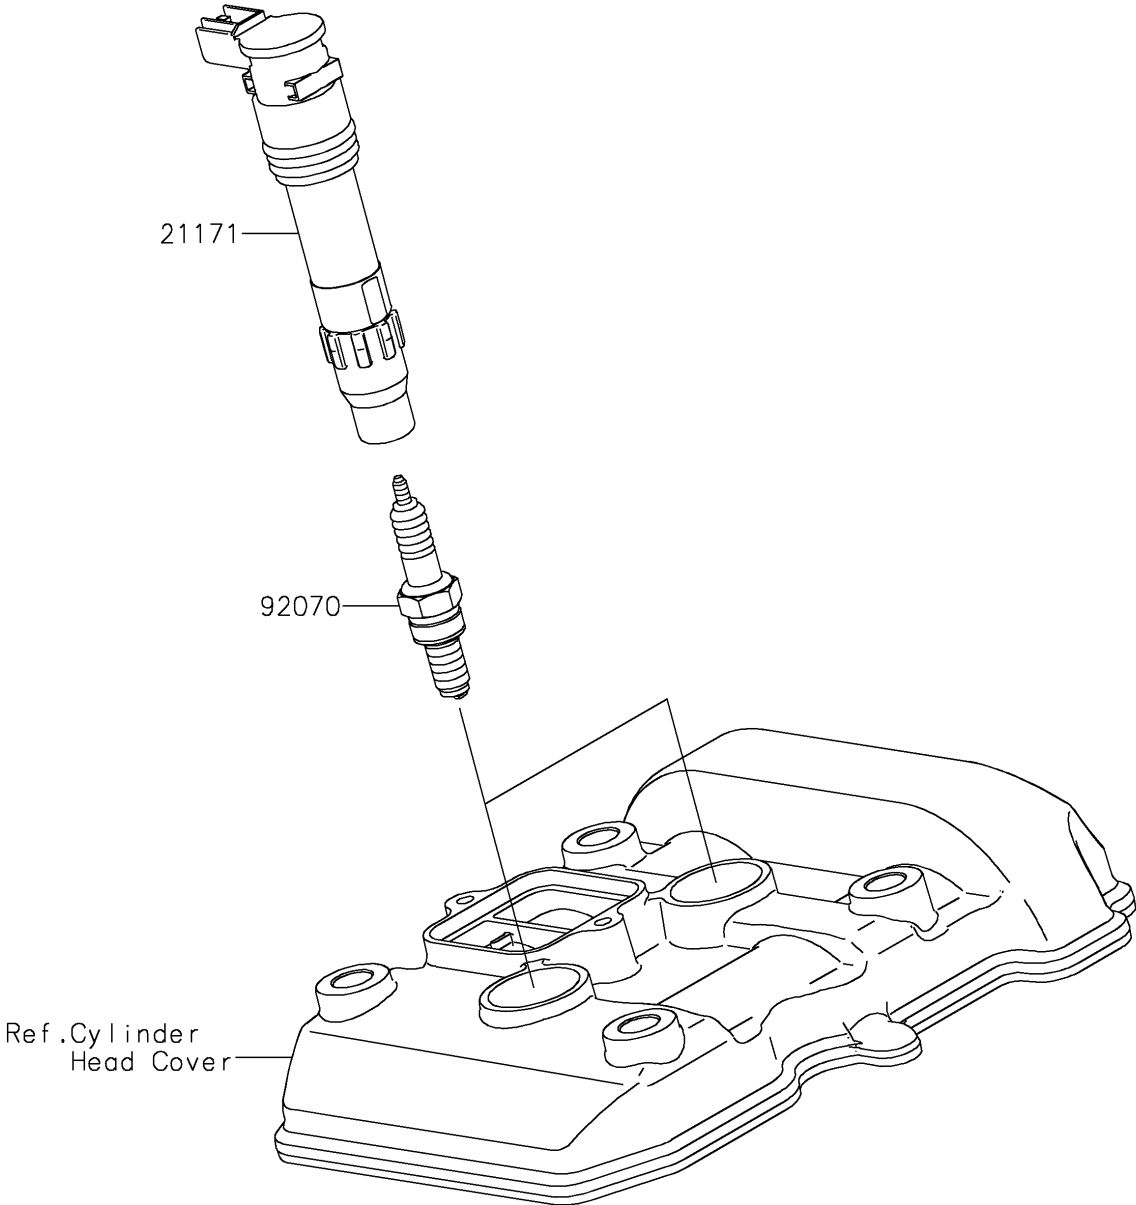

2017 PARTS DIAGRAM

Ignition System

E1830

2017 PARTS LIST

Ignition System

ITEM NAME	PART NUMBER	QUANTITY
COIL-ASSY-IGNITION (Ref # 21171)	21171-0033	1
PLUG-SPARK,CR8E(NGK) (Ref # 92070)	92070-0031	1