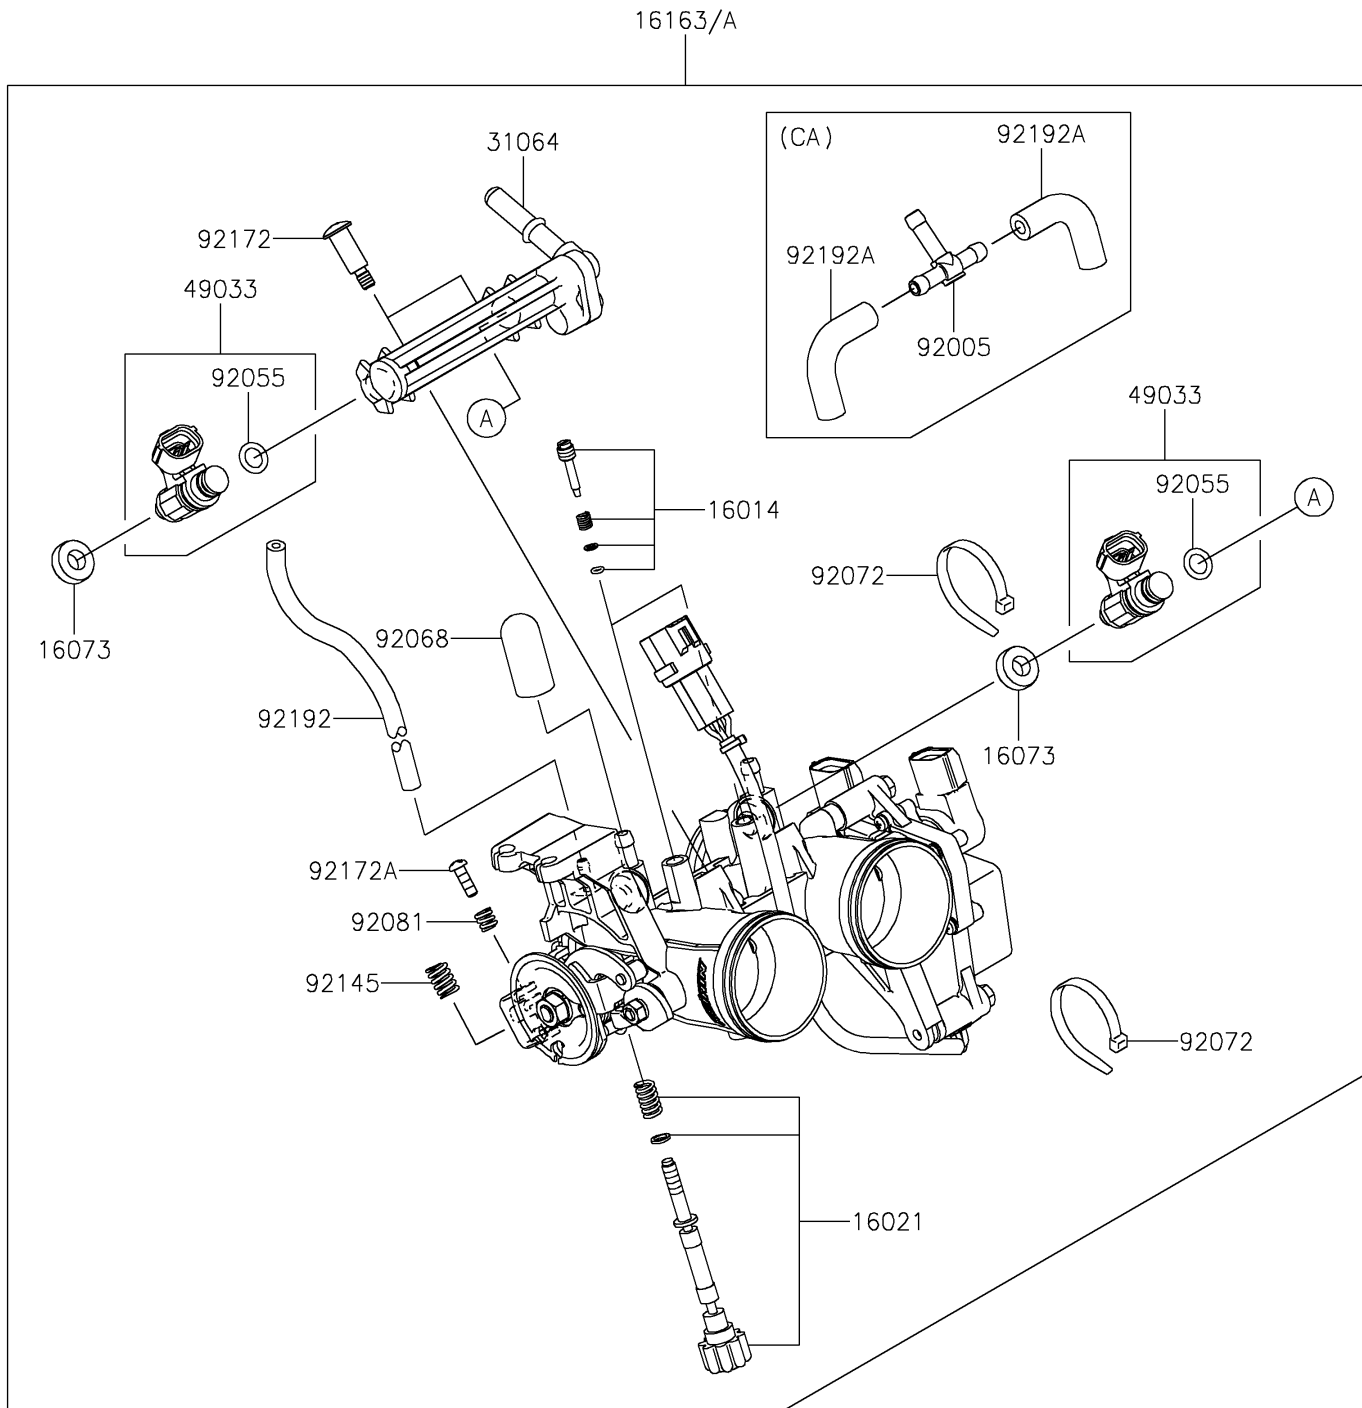

2017 PARTS DIAGRAM

Throttle

E1510

2017 PARTS LIST

Throttle

ITEM NAME	PART NUMBER	QUANTITY
SCREW-PILOT AIR (Ref # 16014)	16014-0002	1
SCREW-THROTTLE STOP (Ref # 16021)	16021-0027	1
INSULATOR (Ref # 16073)	16073-0129	1
THROTTLE-ASSY,TTK32 (Ref # 16163)	16163-0746	1
THROTTLE-ASSY (Ref # 16163A)	16163-0750	1
PIPE-COMP,FUEL (Ref # 31064)	31064-0164	1
NOZZLE-INJECTION (Ref # 49033)	49033-0558	1
FITTING,3WAY (Ref # 92005)	92005-0730	1
RING-O,INJECTION NOZZLE (Ref # 92055)	92055-0124	1
PLUG,12X25 (Ref # 92068)	92068-006	1
BAND,SUB-HARNESS (Ref # 92072)	92072-0012	1
SPRING (Ref # 92081)	92081-1620	1
SPRING (Ref # 92145)	92145-0656	1
SCREW,PIPE INJECTION (Ref # 92172)	92172-0064	1
SCREW (Ref # 92172A)	92172-0129	1
TUBE,3X7X200 (Ref # 92192)	92192-1170	1
TUBE (Ref # 92192A)	92192-1918	1