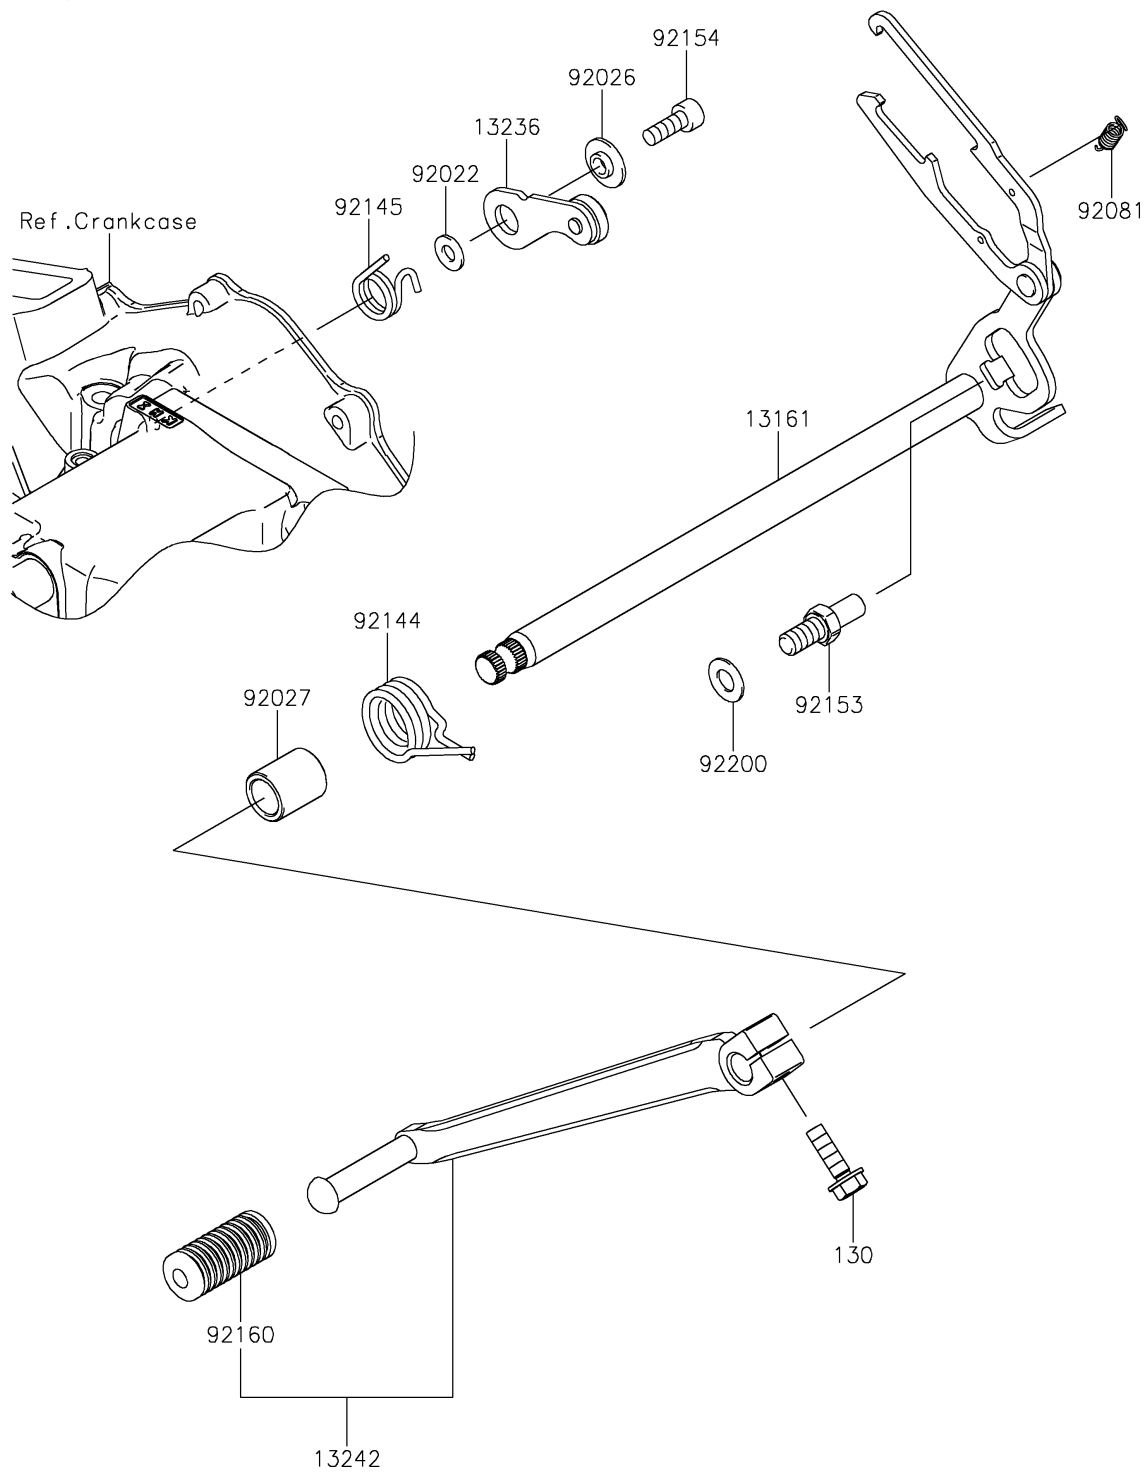

2017 PARTS DIAGRAM

Gear Change Mechanism

E1370

2017 PARTS LIST

Gear Change Mechanism

ITEM NAME	PART NUMBER	QUANTITY
BOLT-FLANGED,6X20 (Ref # 130)	130CC0620	1
LEVER-COMP-CHANGE SHAFT (Ref # 13161)	13161-0560	1
LEVER-COMP (Ref # 13236)	13236-0797	1
LEVER-ASSY-CHANGE,PEDAL (Ref # 13242)	13242-0151	1
WASHER,6X12.8X1.2 (Ref # 92022)	92022-1827	1
SPACER (Ref # 92026)	92026-1217	1
COLLAR,13X18.3X21.5 (Ref # 92027)	92027-1440	1
SPRING,CHANGE LEVER (Ref # 92081)	92081-076	1
SPRING,CHANGE PEDAL RETURN (Ref # 92144)	92144-1074	1
SPRING (Ref # 92145)	92145-1747	1
BOLT,8X15.5 (Ref # 92153)	92153-1986	1
BOLT,SOCKET,6X16 (Ref # 92154)	92154-0235	1
DAMPER,CHANGE PEDAL (Ref # 92160)	92160-1036	1
WASHER,8.2X16X1 (Ref # 92200)	92200-0434	1