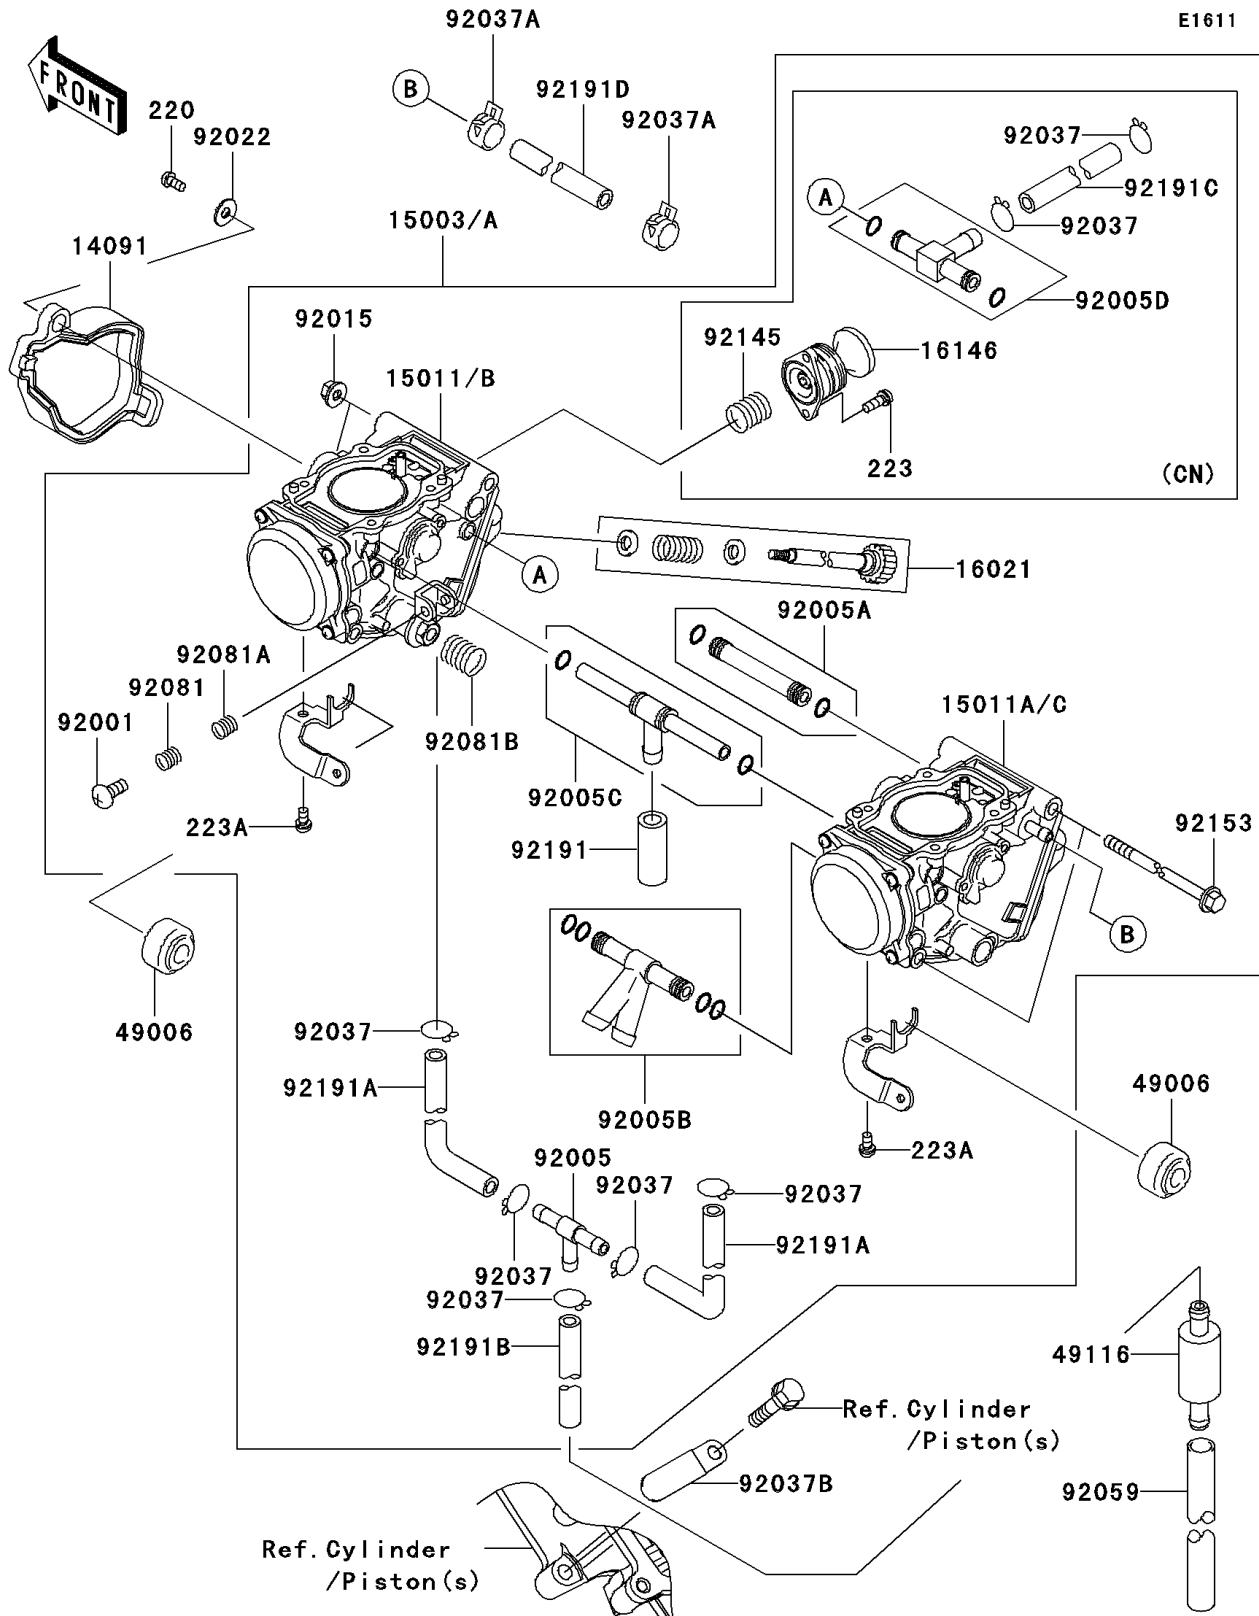

2005 Prairie® 700 4x4 Team Green™ Special Edition PARTS DIAGRAM

Carburetor

2005 Prairie® 700 4x4 Team Green™ Special Edition PARTS LIST

Carburetor

ITEM NAME	PART NUMBER	QUANTITY
COVER,THROTTLE CABLE (Ref # 14091)	14091-1196	1
SCREW-THROTTLE STOP (Ref # 16021)	16021-1238	1
BOOT,STARTER CABLE (Ref # 49006)	49006-1353	1
VALVE-ASSY (Ref # 49116)	49116-1126	1
BOLT,THROTTLE ADJUST (Ref # 92001)	92001-1998	1
FITTING,FUEL,T-TYPE (Ref # 92005)	92005-1112	1
FITTING (Ref # 92005A)	92005-1375	1
FITTING (Ref # 92005B)	92005-1376	1
FITTING (Ref # 92005C)	92005-1385	1
NUT,FLANGED,5MM (Ref # 92015)	92015-1259	1
WASHER,5.2X13X1 (Ref # 92022)	92022-1380	1
CLAMP,TUBE (Ref # 92037A)	92037-1505	1
CLAMP,L=45 (Ref # 92037B)	92037-1539	1
TUBE,7X10X100 (Ref # 92059)	92059-1736	1
SPRING (Ref # 92081)	92081-1620	1
SPRING,THROTTLE ADJUST LWR (Ref # 92081A)	92081-1621	1
SPRING,THROTTLE ADJUST CNT (Ref # 92081B)	92081-1622	1
BOLT,5X143 (Ref # 92153)	92153-1068	1
TUBE,7X11X25 (Ref # 92191)	92191-1672	1
TUBE,4.5X8X65 (Ref # 92191A)	92191-1673	1
SCREW-PAN-CROS,4X8 (Ref # 220)	220B0408	1
SCREW-PAN-WS-CROS,4X8 (Ref # 223A)	223D0408	1
TUBE,4.5X8X420 (Ref # 92191B)	92191-1674	1
TUBE,5.3X10.3X200 (Ref # 92191D)	92191-1694	1
CARBURETOR-ASSY (Ref # 15003)	15003-0006	1
CARBURETOR-ASSY,PRIMARY PUMP (Ref # 15003A)	15003-0007	1
CARBURETOR,FR (Ref # 15011)	15011-0017	1
CARBURETOR,RR (Ref # 15011A)	15011-0018	1
CARBURETOR,FR (Ref # 15011B)	15011-0019	1

2005 Prairie® 700 4x4 Team Green™ Special Edition PARTS LIST

Carburetor

ITEM NAME	PART NUMBER	QUANTITY
CARBURETOR,RR (Ref # 15011C)	15011-0020	1
COVER-ASSY,PRIMING (Ref # 16146)	16146-1225	1
FITTING (Ref # 92005D)	92005-1393	1
CLAMP,TUBE (Ref # 92037)	92037-1201	2
SPRING,PRIMING (Ref # 92145)	92145-1451	1
SCREW-PAN-WS-CROS,4X12 (Ref # 223)	223C0412	1
TUBE,4.5X8.5X35 (Ref # 92191C)	92191-1676	1