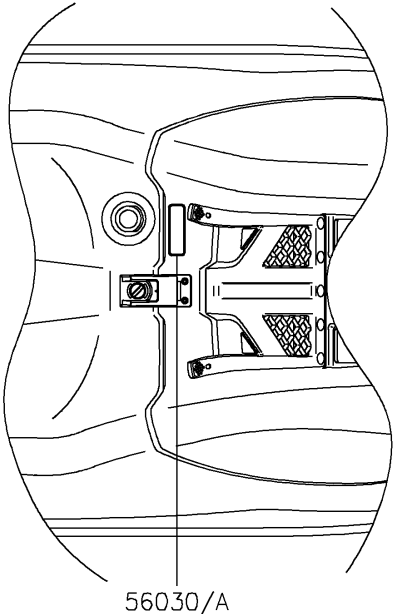

2017 Jet Ski® SX-R™ PARTS DIAGRAM

Labels

F3183

2017 Jet Ski® SX-R™ PARTS LIST

Labels

ITEM NAME	PART NUMBER	QUANTITY
LABEL,FIRE EXTINGUISHER (Ref # 56030)	56030-3755	1
LABEL,FIRE EXTINGUISHER (Ref # 56030A)	56030-3757	1
LABEL-WARNING,RIGHTING (Ref # 56071)	56071-0398	1
LABEL-WARNING,RIGHTING (Ref # 56071A)	56071-0399	1
LABEL-WARNING,FUEL SUPPLY (Ref # 56071B)	56071-0424	1
LABEL-WARNING,FUEL SUPPLY (Ref # 56071C)	56071-0425	1
LABEL-WARNING,IMPORTANT SAFETY (Ref # 56071D)	56071-0658	1
LABEL-WARNING,AVOID COLLISIONS (Ref # 56071E)	56071-0665	1
LABEL-WARNING,IMPORTANT SAFETY (Ref # 56071F)	56071-0669	1
LABEL-WARNING,AVOID COLLISIONS (Ref # 56071G)	56071-0670	1