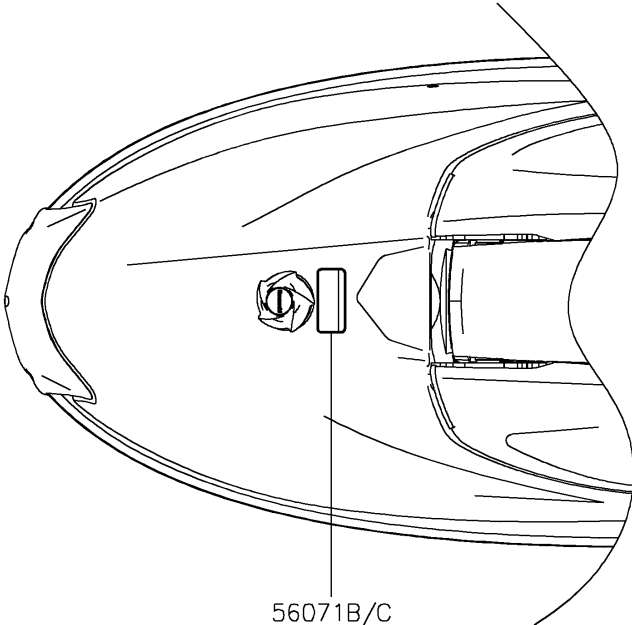

2017 Jet Ski® SX-R™ PARTS DIAGRAM

Labels

F3183

2017 Jet Ski® SX-R™ PARTS LIST

Labels

ITEM NAME	PART NUMBER	QUANTITY
LABEL,FIRE EXTINGUISHER (Ref # 56030)	56030-3755	1
LABEL,FIRE EXTINGUISHER (Ref # 56030A)	56030-3757	1
LABEL-WARNING,RIGHTING (Ref # 56071)	56071-0398	1
LABEL-WARNING,RIGHTING (Ref # 56071A)	56071-0399	1
LABEL-WARNING,FUEL SUPPLY (Ref # 56071B)	56071-0424	1
LABEL-WARNING,FUEL SUPPLY (Ref # 56071C)	56071-0425	1
LABEL-WARNING,IMPORTANT SAFETY (Ref # 56071D)	56071-0658	1
LABEL-WARNING,AVOID COLLISIONS (Ref # 56071E)	56071-0665	1
LABEL-WARNING,IMPORTANT SAFETY (Ref # 56071F)	56071-0669	1
LABEL-WARNING,AVOID COLLISIONS (Ref # 56071G)	56071-0670	1