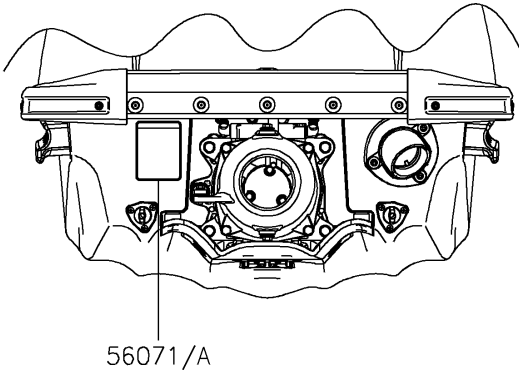

2017 Jet Ski® SX-R™ PARTS DIAGRAM

Labels

F3183

2017 Jet Ski® SX-R™ PARTS LIST

Labels

ITEM NAME	PART NUMBER	QUANTITY
LABEL,FIRE EXTINGUISHER (Ref # 56030)	56030-3755	1
LABEL,FIRE EXTINGUISHER (Ref # 56030A)	56030-3757	1
LABEL-WARNING,RIGHTING (Ref # 56071)	56071-0398	1
LABEL-WARNING,RIGHTING (Ref # 56071A)	56071-0399	1
LABEL-WARNING,FUEL SUPPLY (Ref # 56071B)	56071-0424	1
LABEL-WARNING,FUEL SUPPLY (Ref # 56071C)	56071-0425	1
LABEL-WARNING,IMPORTANT SAFETY (Ref # 56071D)	56071-0658	1
LABEL-WARNING,AVOID COLLISIONS (Ref # 56071E)	56071-0665	1
LABEL-WARNING,IMPORTANT SAFETY (Ref # 56071F)	56071-0669	1
LABEL-WARNING,AVOID COLLISIONS (Ref # 56071G)	56071-0670	1