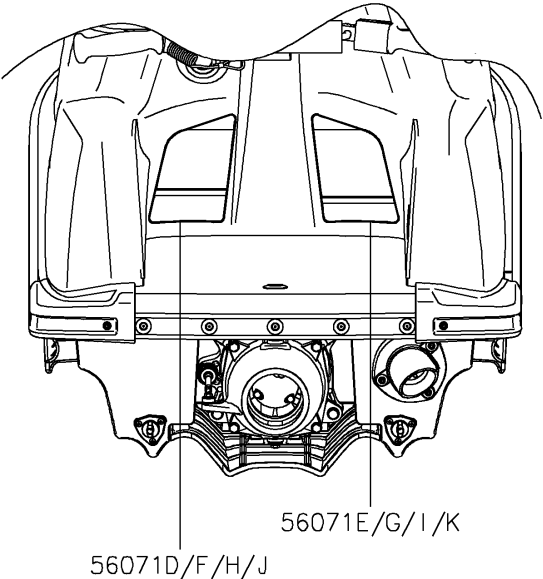

2017 Jet Ski® SX-R™ PARTS DIAGRAM

Labels

F3183

2017 Jet Ski® SX-R™ PARTS LIST

Labels

ITEM NAME	PART NUMBER	QUANTITY
LABEL,FIRE EXTINGUISHER (Ref # 56030)	56030-3755	1
LABEL,FIRE EXTINGUISHER (Ref # 56030A)	56030-3757	1
LABEL-WARNING,RIGHTING (Ref # 56071)	56071-0398	1
LABEL-WARNING,RIGHTING (Ref # 56071A)	56071-0399	1
LABEL-WARNING,FUEL SUPPLY (Ref # 56071B)	56071-0424	1
LABEL-WARNING,FUEL SUPPLY (Ref # 56071C)	56071-0425	1
LABEL-WARNING,IMPORTANT SAFETY (Ref # 56071D)	56071-0658	1
LABEL-WARNING,AVOID COLLISIONS (Ref # 56071E)	56071-0665	1
LABEL-WARNING,IMPORTANT SAFETY (Ref # 56071F)	56071-0669	1
LABEL-WARNING,AVOID COLLISIONS (Ref # 56071G)	56071-0670	1