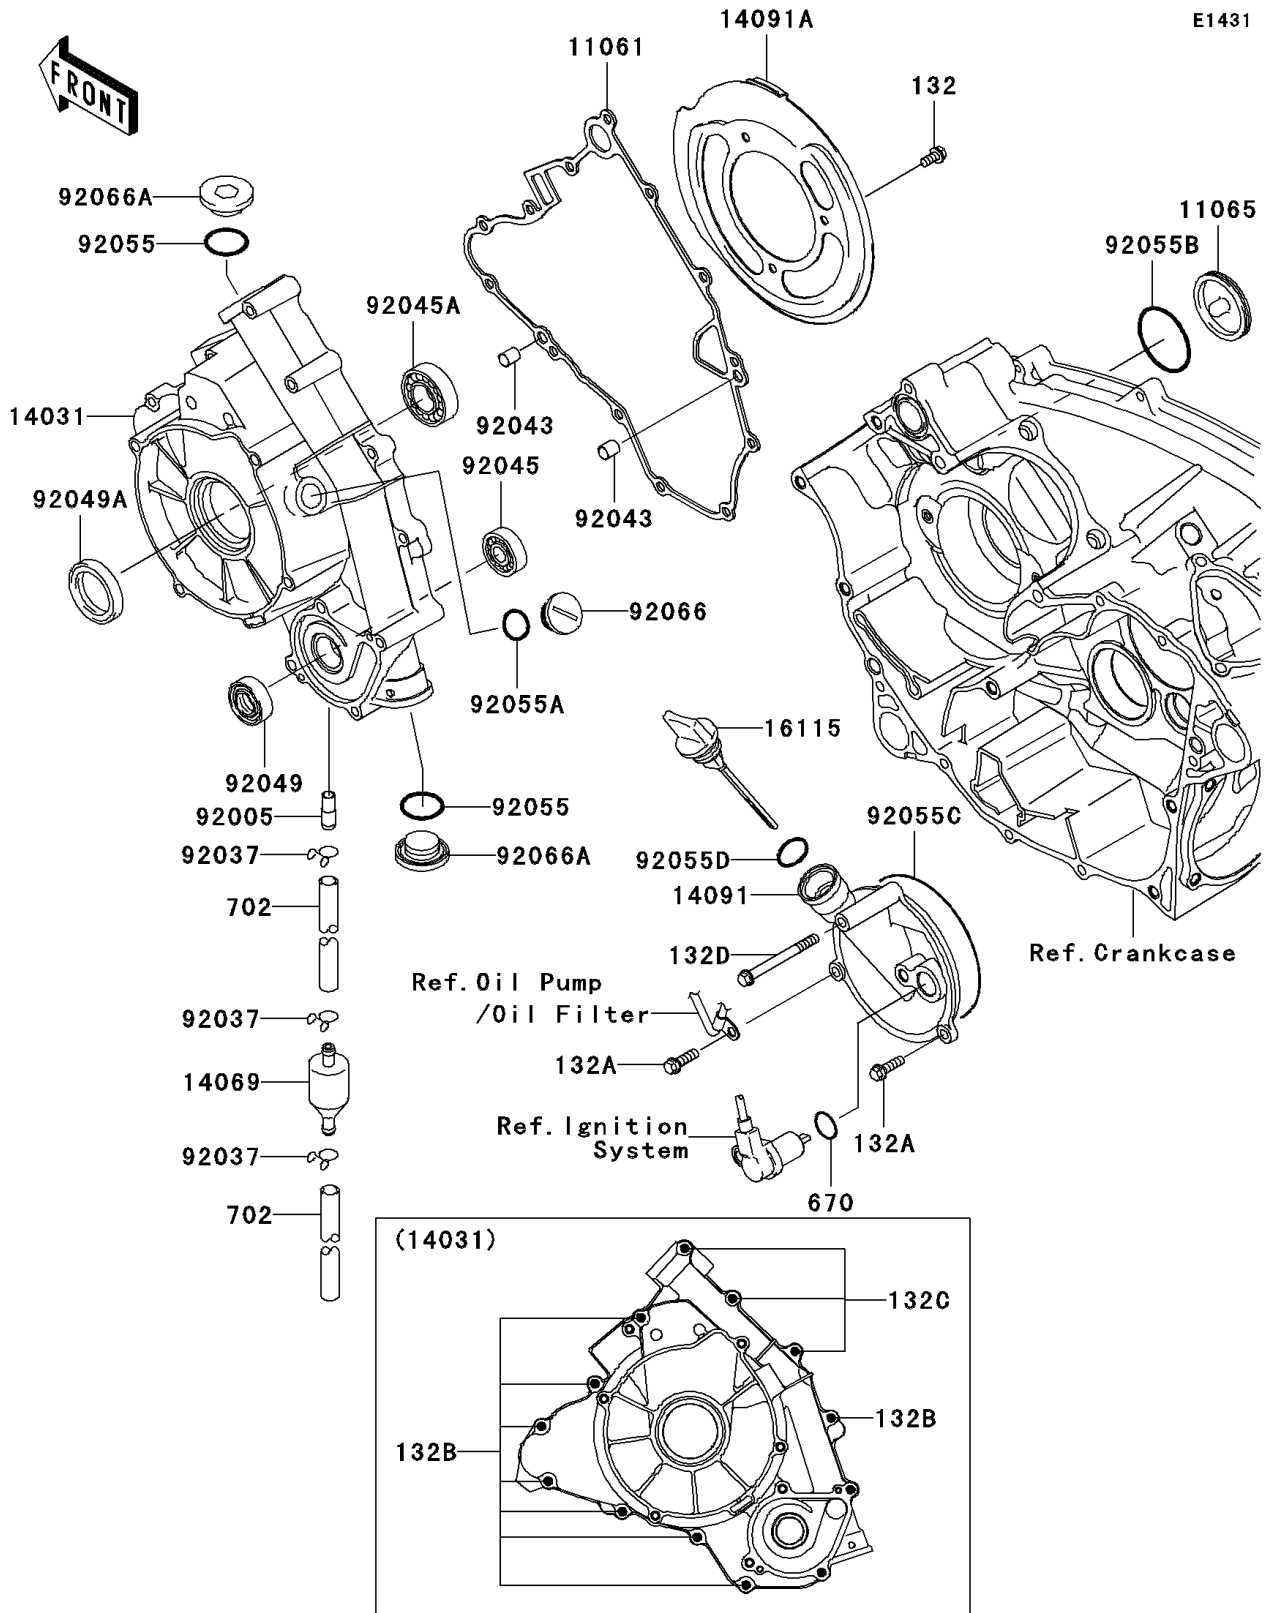

2005 Prairie® 700 4x4 Team Green™ Special Edition PARTS DIAGRAM

Engine Cover(s)

2005 Prairie® 700 4x4 Team Green™ Special Edition PARTS LIST

Engine Cover(s)

ITEM NAME	PART NUMBER	QUANTITY
BOLT-FLANGED-SMALL,6X12 (Ref # 132)	132Y0612	1
BOLT-FLANGED-SMALL,6X20 (Ref # 132A)	132Y0620	1
BOLT-FLANGED-SMALL,6X30 (Ref # 132B)	132Y0630	1
BOLT-FLANGED-SMALL,6X55 (Ref # 132C)	132Y0655	1
BOLT-FLANGED-SMALL,6X65 (Ref # 132D)	132Y0665	1
O RING (Ref # 670)	670D2018	1
TUBE-RUBBER,7X10X35 (Ref # 702)	702A07035	1
GASKET (Ref # 11061)	11061-1119	1
CAP (Ref # 11065)	11065-1151	1
COVER-GENERATOR (Ref # 14031)	14031-0030	1
BREATHER (Ref # 14069)	14069-1051	1
COVER (Ref # 14091)	14091-1365	1
COVER,BELT CONVERTER (Ref # 14091A)	14091-1571	1
CAP-OIL FILLER (Ref # 16115)	16115-1072	1
FITTING (Ref # 92005)	92005-1369	1
CLAMP,TUBE (Ref # 92037)	92037-147	1
PIN,6.2X8X14 (Ref # 92043)	92043-1263	1
BEARING-BALL,6901 (Ref # 92045)	92045-1246	1
BEARING-BALL (Ref # 92045A)	92045-1403	1
SEAL-OIL,SC 12X22X5 (Ref # 92049)	92049-1228	1
SEAL-OIL,HTC 28X45X7 (Ref # 92049A)	92049-1576	1
RING-O,25.7X2.4 (Ref # 92055)	92055-1136	1
RING-O,20X2 (Ref # 92055A)	92055-1146	1
RING-O,44.7X2.4 (Ref # 92055B)	92055-1279	1
RING-O,99.5X2.0 (Ref # 92055C)	92055-1632	1
RING-O,20X3 (Ref # 92055D)	92055-2185	1
PLUG,COVER (Ref # 92066)	92066-0011	1
PLUG,25X8 (Ref # 92066A)	92066-0012	1