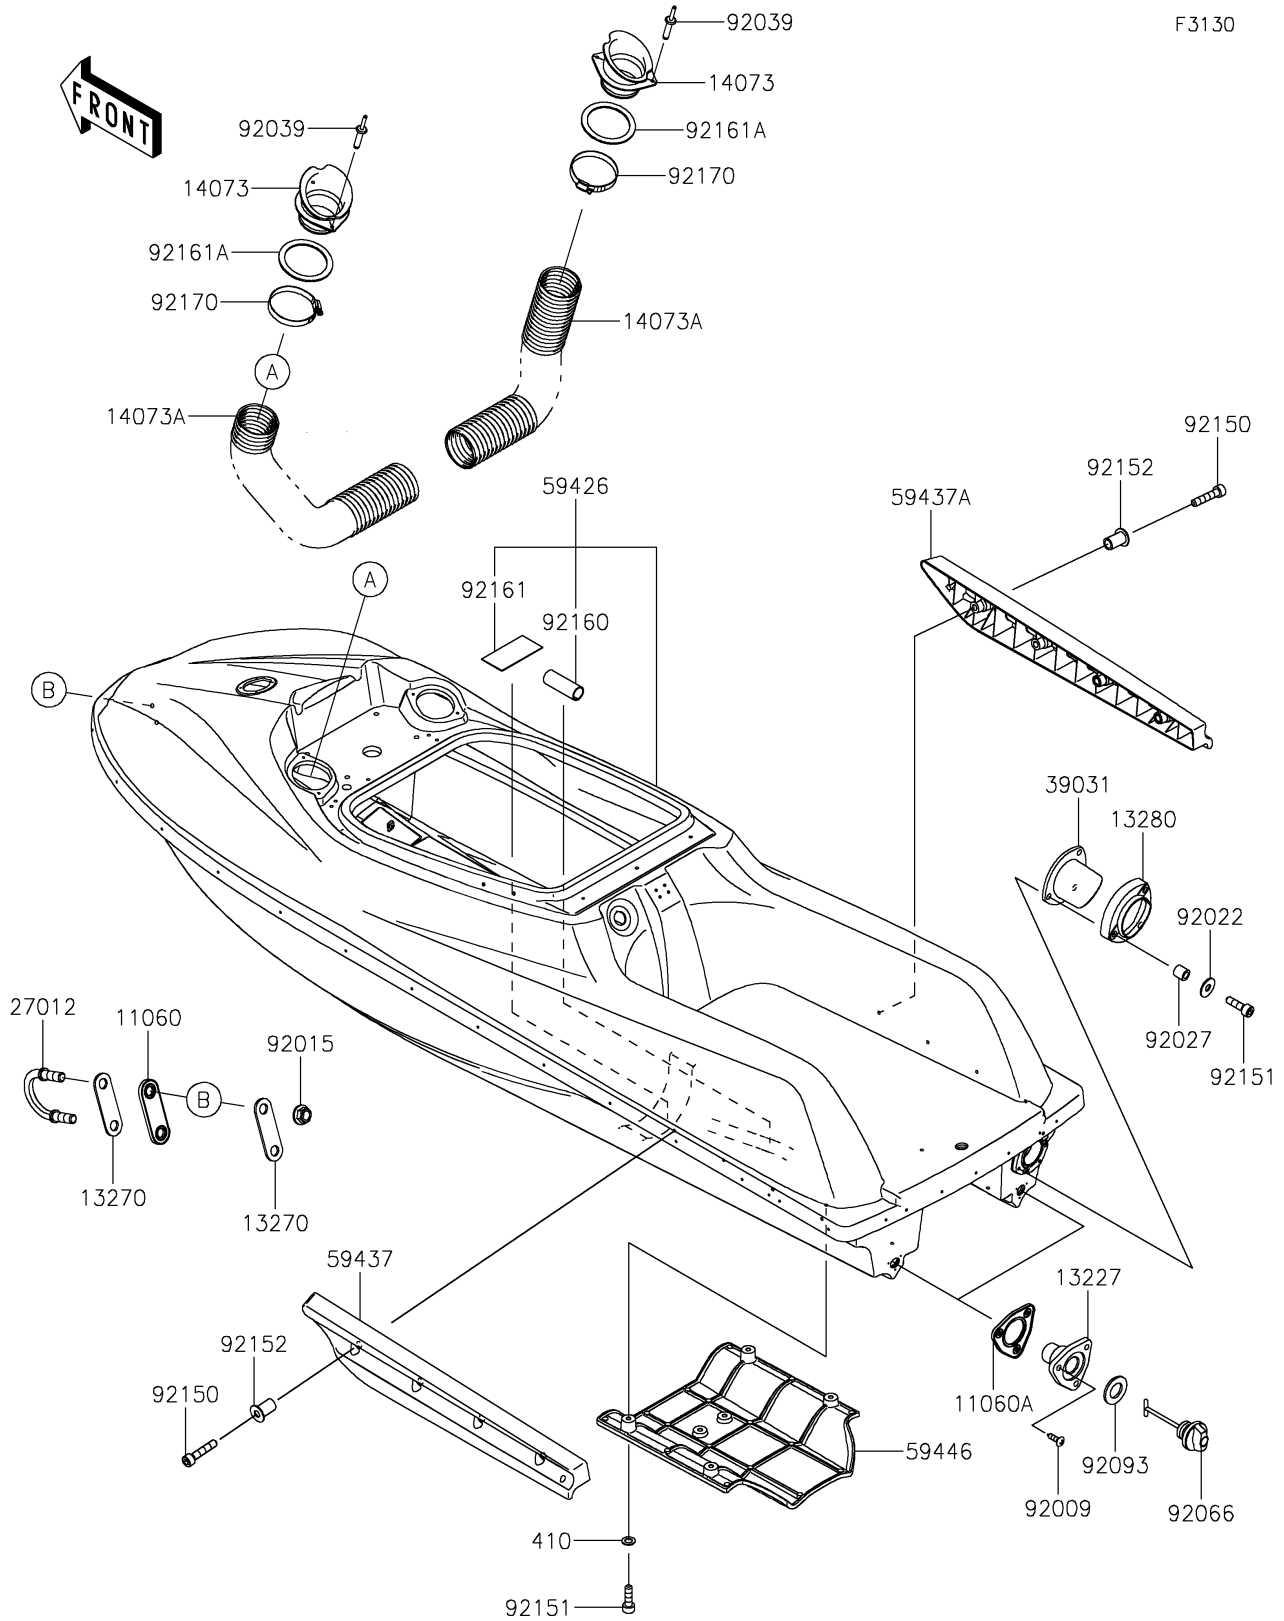

2017 Jet Ski® SX-R™ PARTS DIAGRAM

Hull

2017 Jet Ski® SX-R™ PARTS LIST

Hull

ITEM NAME	PART NUMBER	QUANTITY
GASKET,U HOOK,FR (Ref # 11060)	11060-3799	1
GASKET,DRAIN PLUG (Ref # 11060A)	11060-3801	1
HOUSING,DRAIN PLUG,F.BLACK (Ref # 13227)	13227-3721-6Z	1
PLATE (Ref # 13270)	13270-3896	1
HOLDER,TAIL PIPE CAP (Ref # 13280)	13280-3742	1
DUCT (Ref # 14073)	14073-0866	1
DUCT (Ref # 14073A)	14073-0868	1
HOOK (Ref # 27012)	27012-3797	1
CAP-END,TAIL PIPE (Ref # 39031)	39031-3709	1
WASHER-PLAIN-SMALL,6MM (Ref # 410)	410S0600	1
HULL-COMP,BLACK (Ref # 59426)	59426-0010-650	1
STABILIZER,LH,F.BLACK (Ref # 59437)	59437-3745-6Z	1
STABILIZER,RH,F.BLACK (Ref # 59437A)	59437-3746-6Z	1
COVER-JET PUMP (Ref # 59446)	59446-0002	1
SCREW,TAPPING,4X16 (Ref # 92009)	92009-3849	1
NUT,FLANGED,8MM (Ref # 92015)	92015-1933	1
WASHER (Ref # 92022)	92022-567	1
COLLAR,6.2X10X10 (Ref # 92027)	92027-3705	1
RIVET (Ref # 92039)	92039-3775	1
PLUG,RR,DRAIN,F.BLACK (Ref # 92066)	92066-3783-6Z	1
SEAL (Ref # 92093)	92093-3720	1
BOLT,SOCKET,6X30 (Ref # 92150)	92150-3822	1
BOLT,SOCKET,6X20 (Ref # 92151)	92151-3774	1
COLLAR (Ref # 92152)	92152-3715	1
DAMPER,22X26X72 (Ref # 92160)	92160-1008	1
DAMPER (Ref # 92161)	92161-3728	1
DAMPER (Ref # 92161A)	92161-3769	1
CLAMP (Ref # 92170)	92170-1679	1