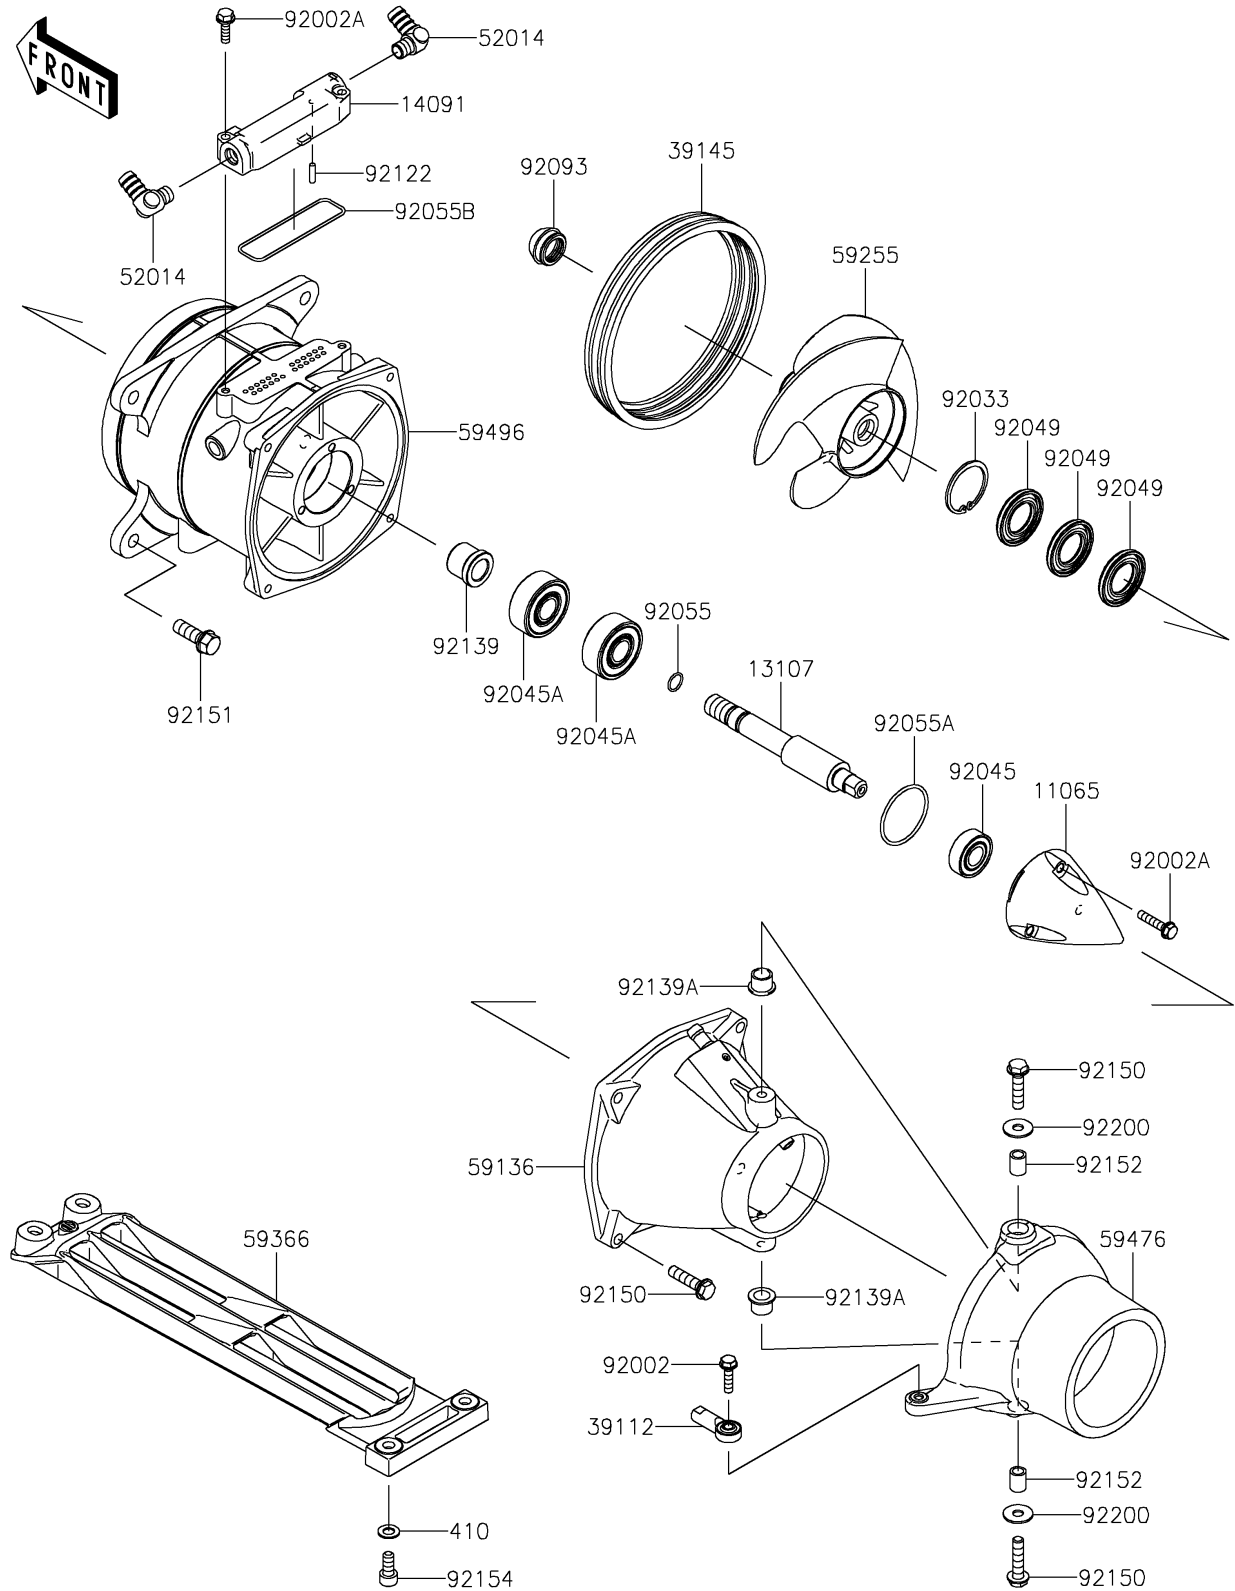

2017 Jet Ski® SX-R™ PARTS DIAGRAM

Jet Pump

E3191

2017 Jet Ski® SX-R™ PARTS LIST

Jet Pump

ITEM NAME	PART NUMBER	QUANTITY
CAP (Ref # 11065)	11065-0828	1
SHAFT (Ref # 13107)	13107-0765	1
COVER,VANE GUIDE (Ref # 14091)	14091-3817	1
RODEND-TIE (Ref # 39112)	39112-3707	1
TRIM-SEAL (Ref # 39145)	39145-3742	1
WASHER-PLAIN-SMALL,8MM (Ref # 410)	410S0800	1
ELBOW (Ref # 52014)	52014-3711	1
NOZZLE-PUMP (Ref # 59136)	59136-0002	1
IMPELLER-COMP (Ref # 59255)	59255-3729	1
GRATE (Ref # 59366)	59366-0001	1
NOZZLE-STRG (Ref # 59476)	59476-0001	1
VANE-GUIDE (Ref # 59496)	59496-0001	1
BOLT,6X25 (Ref # 92002)	92002-3714	1
BOLT,6X30 (Ref # 92002A)	92002-3726	1
RING-SNAP (Ref # 92033)	92033-3730	1
BEARING-BALL,62022RD (Ref # 92045)	92045-3721	1
BEARING-BALL,6303R-6 (Ref # 92045A)	92045-3740	1
SEAL-OIL (Ref # 92049)	92049-3739	1
RING-O,12X1.5 (Ref # 92055)	92055-025	1
RING-O (Ref # 92055A)	92055-3741	1
RING-O,66.5X2.0 (Ref # 92055B)	92055-3784	1
SEAL (Ref # 92093)	92093-3749	1
ROLLER (Ref # 92122)	92122-0044	1
BUSHING (Ref # 92139)	92139-0718	1
BUSHING (Ref # 92139A)	92139-3720	1
BOLT,8X35 (Ref # 92150)	92150-3792	1
BOLT,10X30 (Ref # 92151)	92151-3706	1
COLLAR,8.2X11.8X15 (Ref # 92152)	92152-3703	1
BOLT,SOCKET,8X18 (Ref # 92154)	92154-3711	1

2017 Jet Ski® SX-R™ PARTS LIST

Jet Pump

ITEM NAME	PART NUMBER	QUANTITY
WASHER,8.0X22.0X1.5 (Ref # 92200)	92200-0174	1