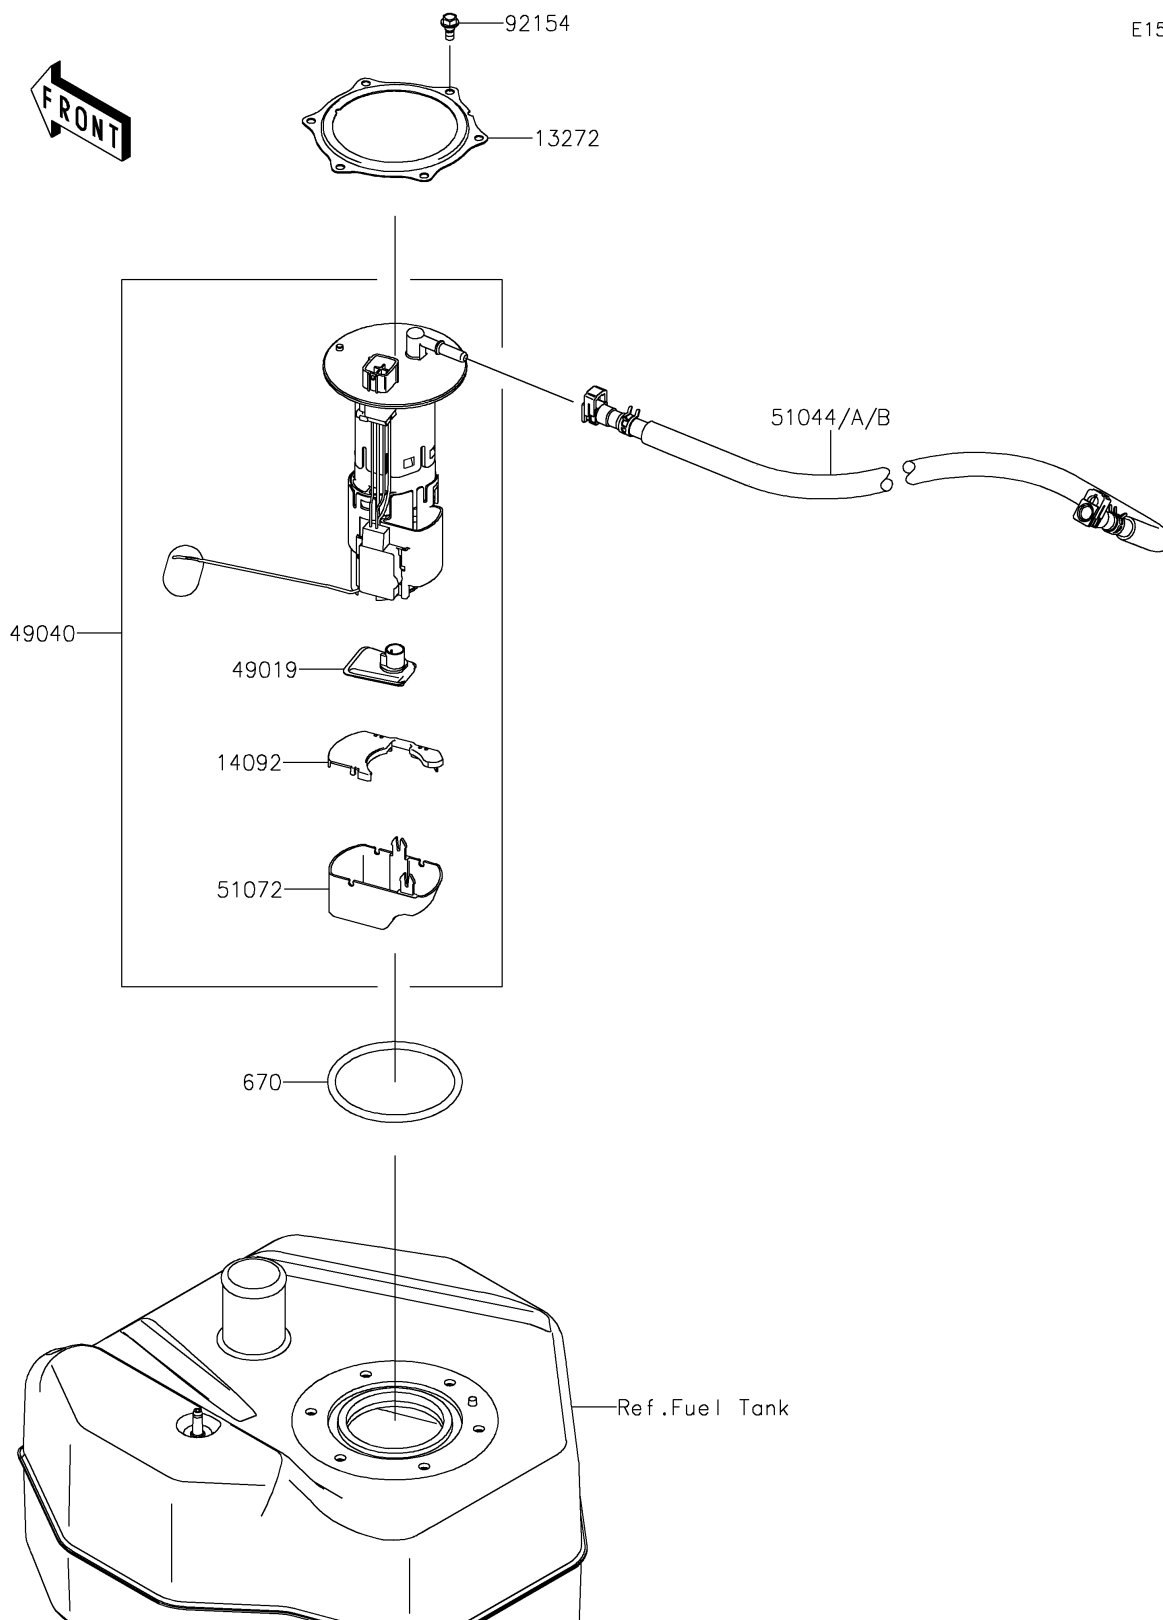

## 2017 Jet Ski® SX-R™ PARTS DIAGRAM

Fuel Pump

E1520

## 2017 Jet Ski® SX-R™ PARTS LIST

Fuel Pump

ITEM NAME	PART NUMBER	QUANTITY
PLATE (Ref # 13272)	13272-2589	1
COVER (Ref # 14092)	14092-1044	1
FILTER-FUEL (Ref # 49019)	49019-0013	1
PUMP-FUEL (Ref # 49040)	49040-0757	1
TUBE-ASSY,FUEL (Ref # 51044)	51044-0800	1
CHAMBER-FUEL (Ref # 51072)	51072-0003	1
O RING (Ref # 670)	670E5090	1
BOLT,FUEL PUMP (Ref # 92154)	92154-3856	1