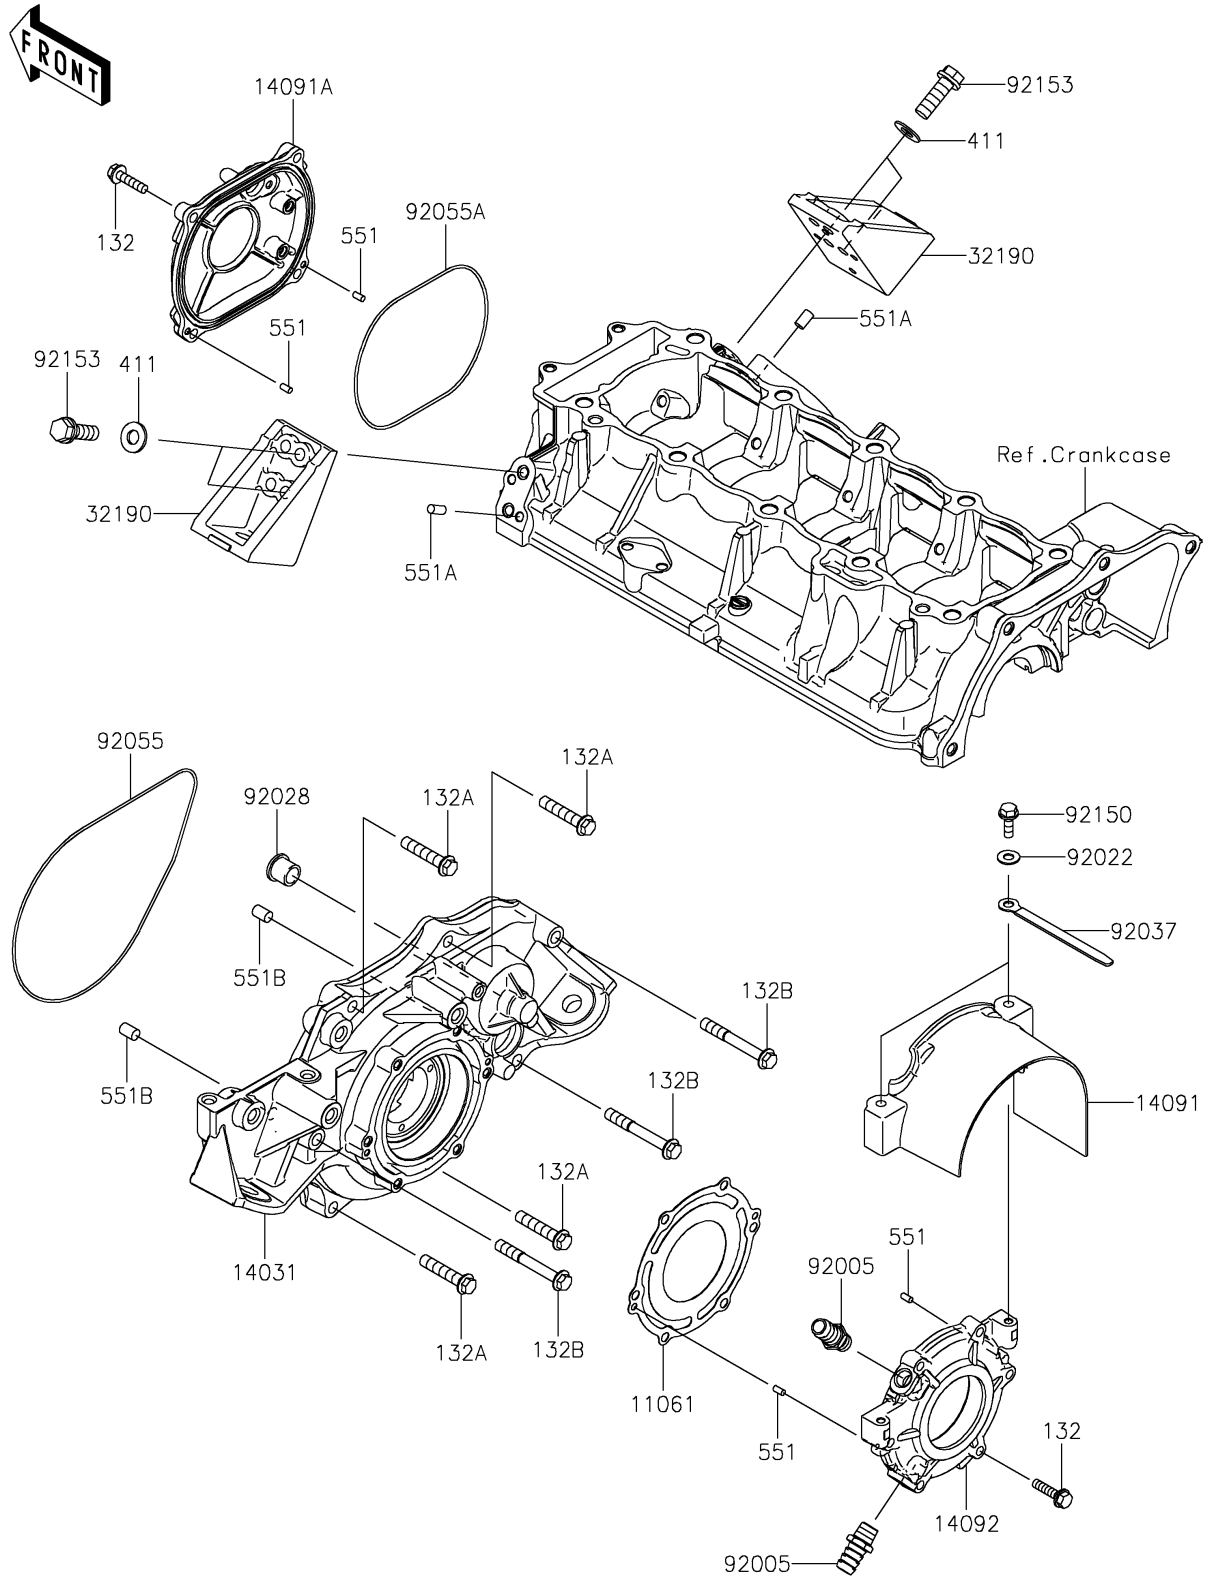

2017 Jet Ski® SX-R™ PARTS DIAGRAM

Engine Cover(s)

E1431

2017 Jet Ski® SX-R™ PARTS LIST

Engine Cover(s)

| ITEM NAME | PART NUMBER | QUANTITY |
|--------------------------------------|-------------|----------|
| GASKET,OUTPUT COVER (Ref # 11061) | 11061-0812 | 1 |
| BOLT-FLANGED-SMALL,6X25 (Ref # 132) | 132BD0625 | 1 |
| BOLT-FLANGED-SMALL,8X40 (Ref # 132A) | 132BD0840 | 1 |
| BOLT-FLANGED-SMALL,8X60 (Ref # 132B) | 132BD0860 | 1 |
| COVER-GENERATOR (Ref # 14031) | 14031-3737 | 1 |
| COVER,COUPLING (Ref # 14091) | 14091-3749 | 1 |
| COVER,PULS (Ref # 14091A) | 14091-3763 | 1 |
| COVER,OUTPUT (Ref # 14092) | 14092-1046 | 1 |
| BRACKET-ENGINE (Ref # 32190) | 32190-3703 | 1 |
| WASHER-PLAIN,8MM (Ref # 411) | 411S0800 | 1 |
| PIN-DOWEL (Ref # 551) | 551R0408 | 1 |
| PIN-DOWEL (Ref # 551A) | 551R0612 | 1 |
| PIN-DOWEL (Ref # 551B) | 551R0812 | 1 |
| FITTING (Ref # 92005) | 92005-3714 | 1 |
| WASHER,6.5X20X1.5 (Ref # 92022) | 92022-3710 | 1 |
| BUSHING (Ref # 92028) | 92028-3718 | 1 |
| CLAMP,L=100 (Ref # 92037) | 92037-3736 | 1 |
| RING-O,196X3 (Ref # 92055) | 92055-3761 | 1 |
| RING-O,120X3 (Ref # 92055A) | 92055-3762 | 1 |
| BOLT,6X18 (Ref # 92150) | 92150-3729 | 1 |
| BOLT,FLANGED,8X30 (Ref # 92153) | 92153-3722 | 1 |